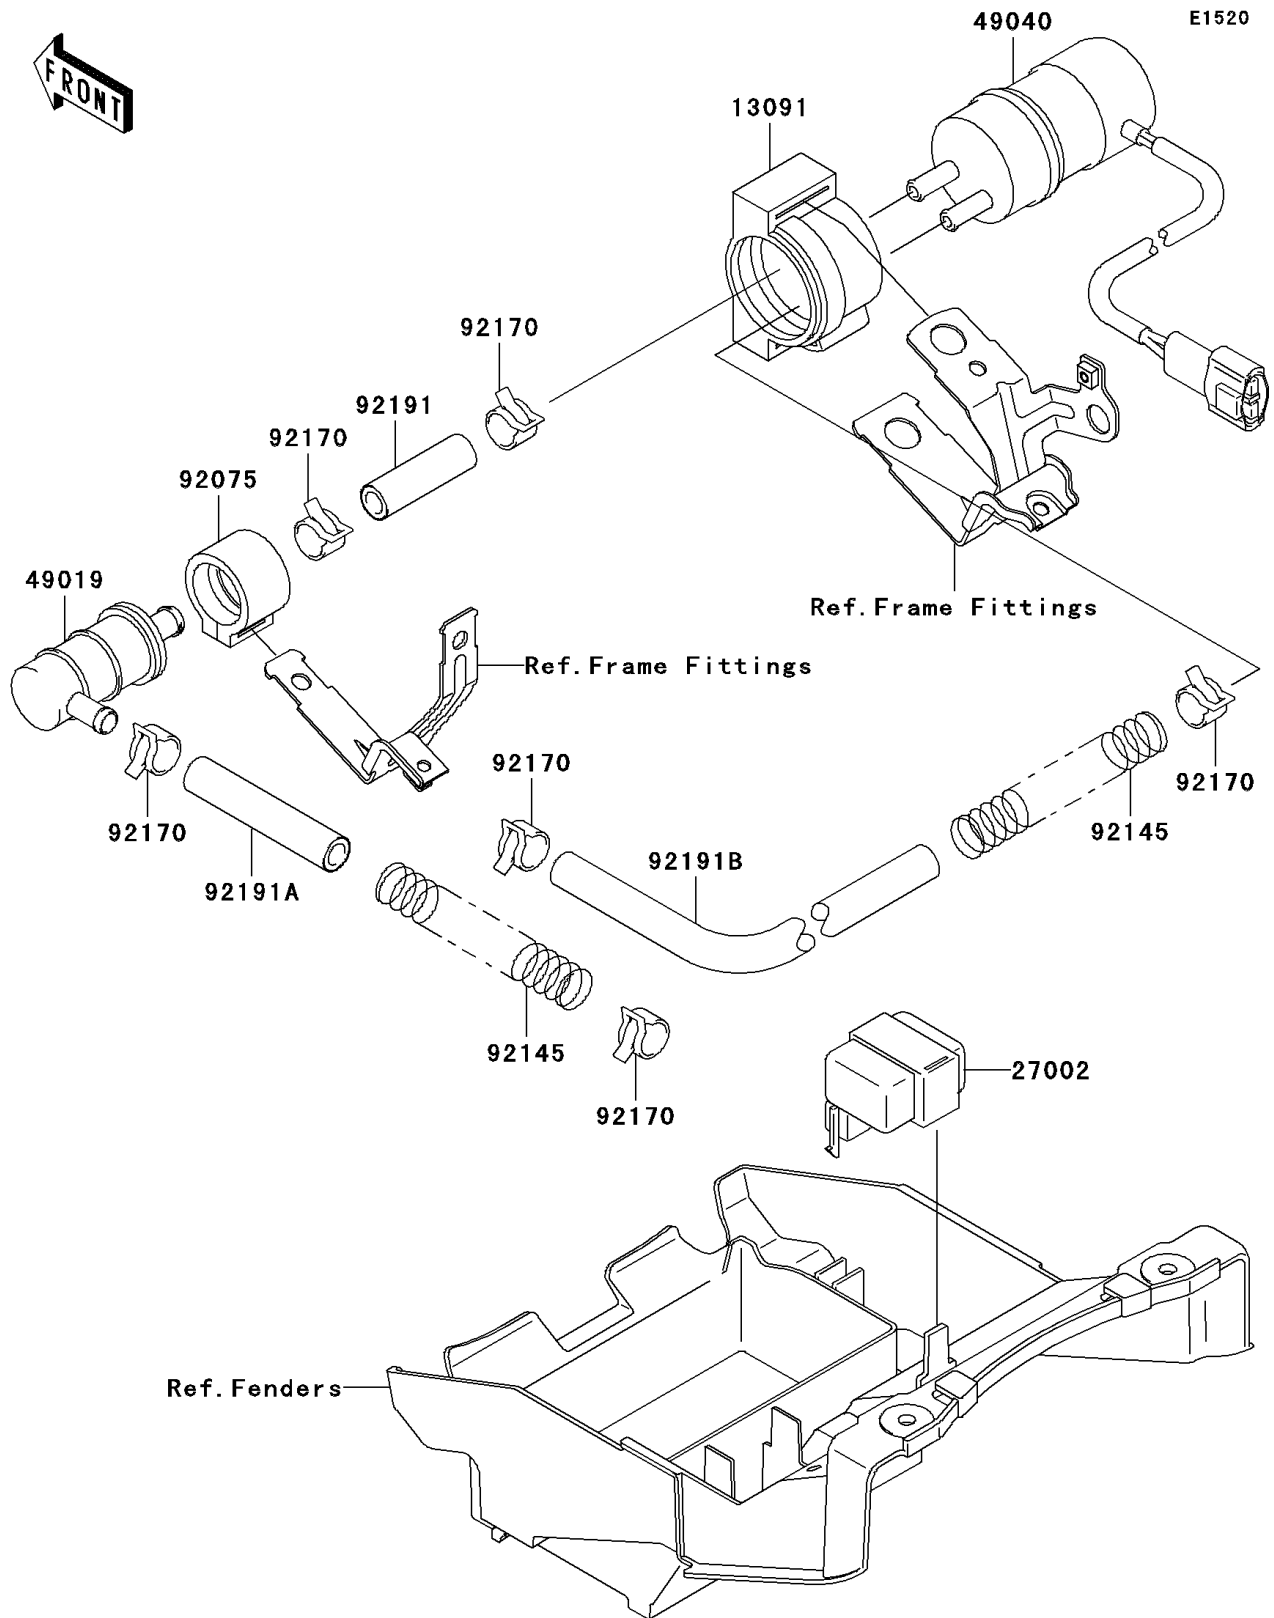

## 2002 NINJA® ZX™-9R PARTS DIAGRAM

Fuel Pump

## 2002 NINJA® ZX™-9R PARTS LIST

### Fuel Pump

ITEM NAME	PART NUMBER	QUANTITY
HOLDER,FUEL PUMP (Ref # 13091)	13091-1738	1
RELAY-ASSY (Ref # 27002)	27002-1065	1
FILTER-FUEL (Ref # 49019)	49019-1083	1
PUMP-FUEL (Ref # 49040)	49040-1064	1
DAMPER,FUEL FILTER (Ref # 92075)	92075-1853	1
SPRING,FUEL TUBE (Ref # 92145)	92145-1355	1
CLAMP (Ref # 92170)	92170-1118	1
TUBE,PUMP-FILTER (Ref # 92191)	92191-1174	1
TUBE,FUEL TANK-FILTER (Ref # 92191A)	92191-1485	1
TUBE,CARBURETOR-FUEL PUMP (Ref # 92191B)	92191-1516	1