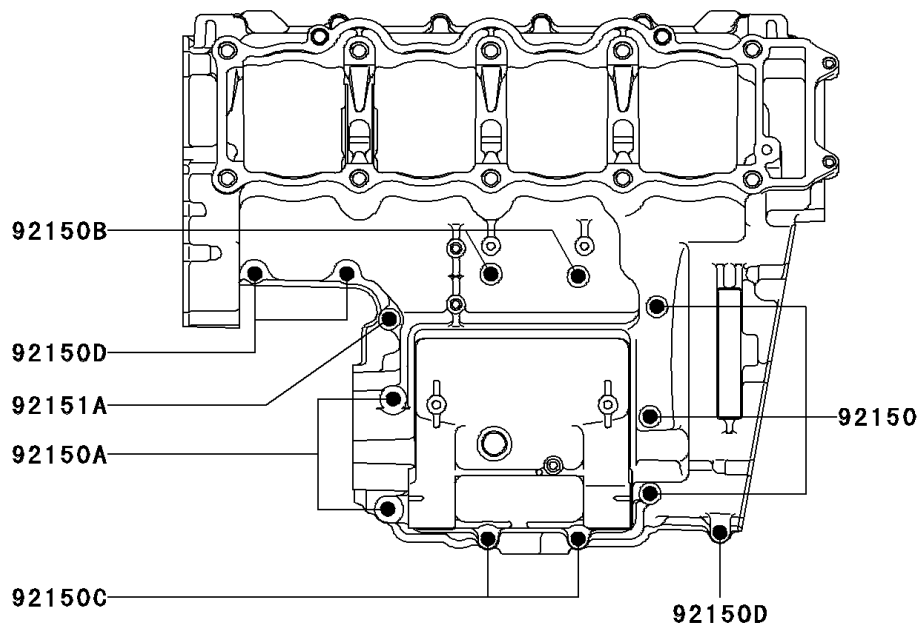

2002 NINJA® ZX™-9R PARTS DIAGRAM

Crankcase Bolt Pattern

E1412

Upper Case

Lower Case

2002 NINJA® ZX™-9R PARTS LIST

Crankcase Bolt Pattern

ITEM NAME	PART NUMBER	QUANTITY
BOLT,7X85 (Ref # 92150)	92150-1251	1
BOLT,8X70 (Ref # 92150A)	92150-1483	1
BOLT,6X60 (Ref # 92150B)	92150-1548	1
BOLT,6X90 (Ref # 92150C)	92150-1622	1
BOLT,6X40 (Ref # 92150D)	92150-1794	1
BOLT,9X81 (Ref # 92151)	92151-1222	1
BOLT,7X50 (Ref # 92151A)	92151-1223	1
BOLT,9X95 (Ref # 92151B)	92151-1378	1
WASHER (Ref # 92200)	92200-1426	1