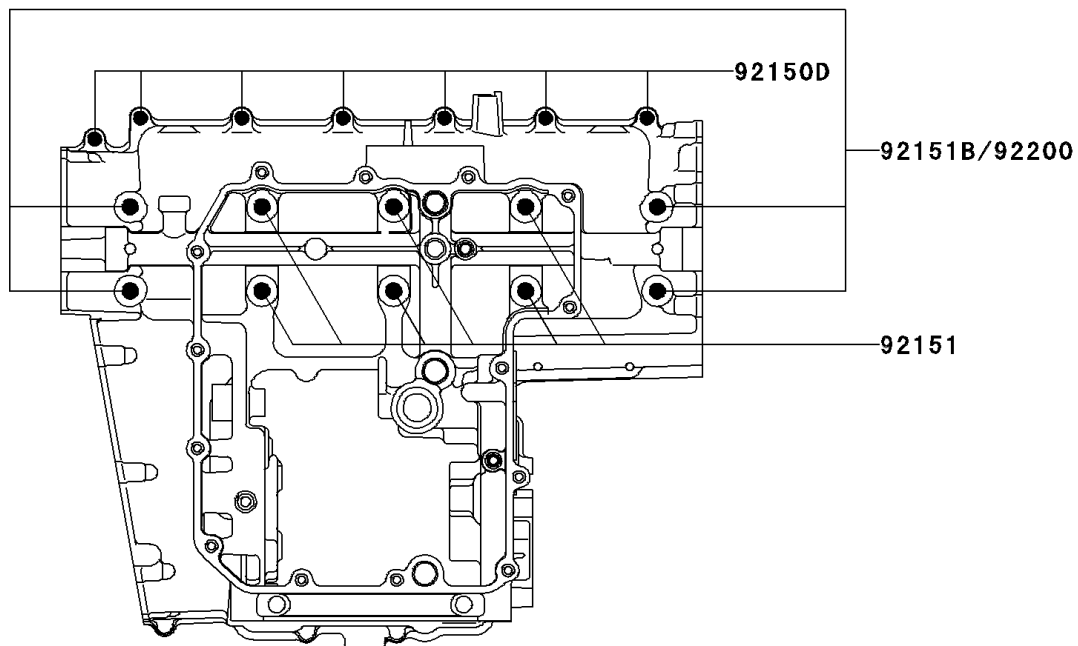

2002 NINJA® ZX™-9R PARTS DIAGRAM

Crankcase Bolt Pattern

E1412

Upper Case

Lower Case

2002 NINJA® ZX™-9R PARTS LIST

Crankcase Bolt Pattern

ITEM NAME	PART NUMBER	QUANTITY
BOLT,7X85 (Ref # 92150)	92150-1251	1
BOLT,8X70 (Ref # 92150A)	92150-1483	1
BOLT,6X60 (Ref # 92150B)	92150-1548	1
BOLT,6X90 (Ref # 92150C)	92150-1622	1
BOLT,6X40 (Ref # 92150D)	92150-1794	1
BOLT,9X81 (Ref # 92151)	92151-1222	1
BOLT,7X50 (Ref # 92151A)	92151-1223	1
BOLT,9X95 (Ref # 92151B)	92151-1378	1
WASHER (Ref # 92200)	92200-1426	1