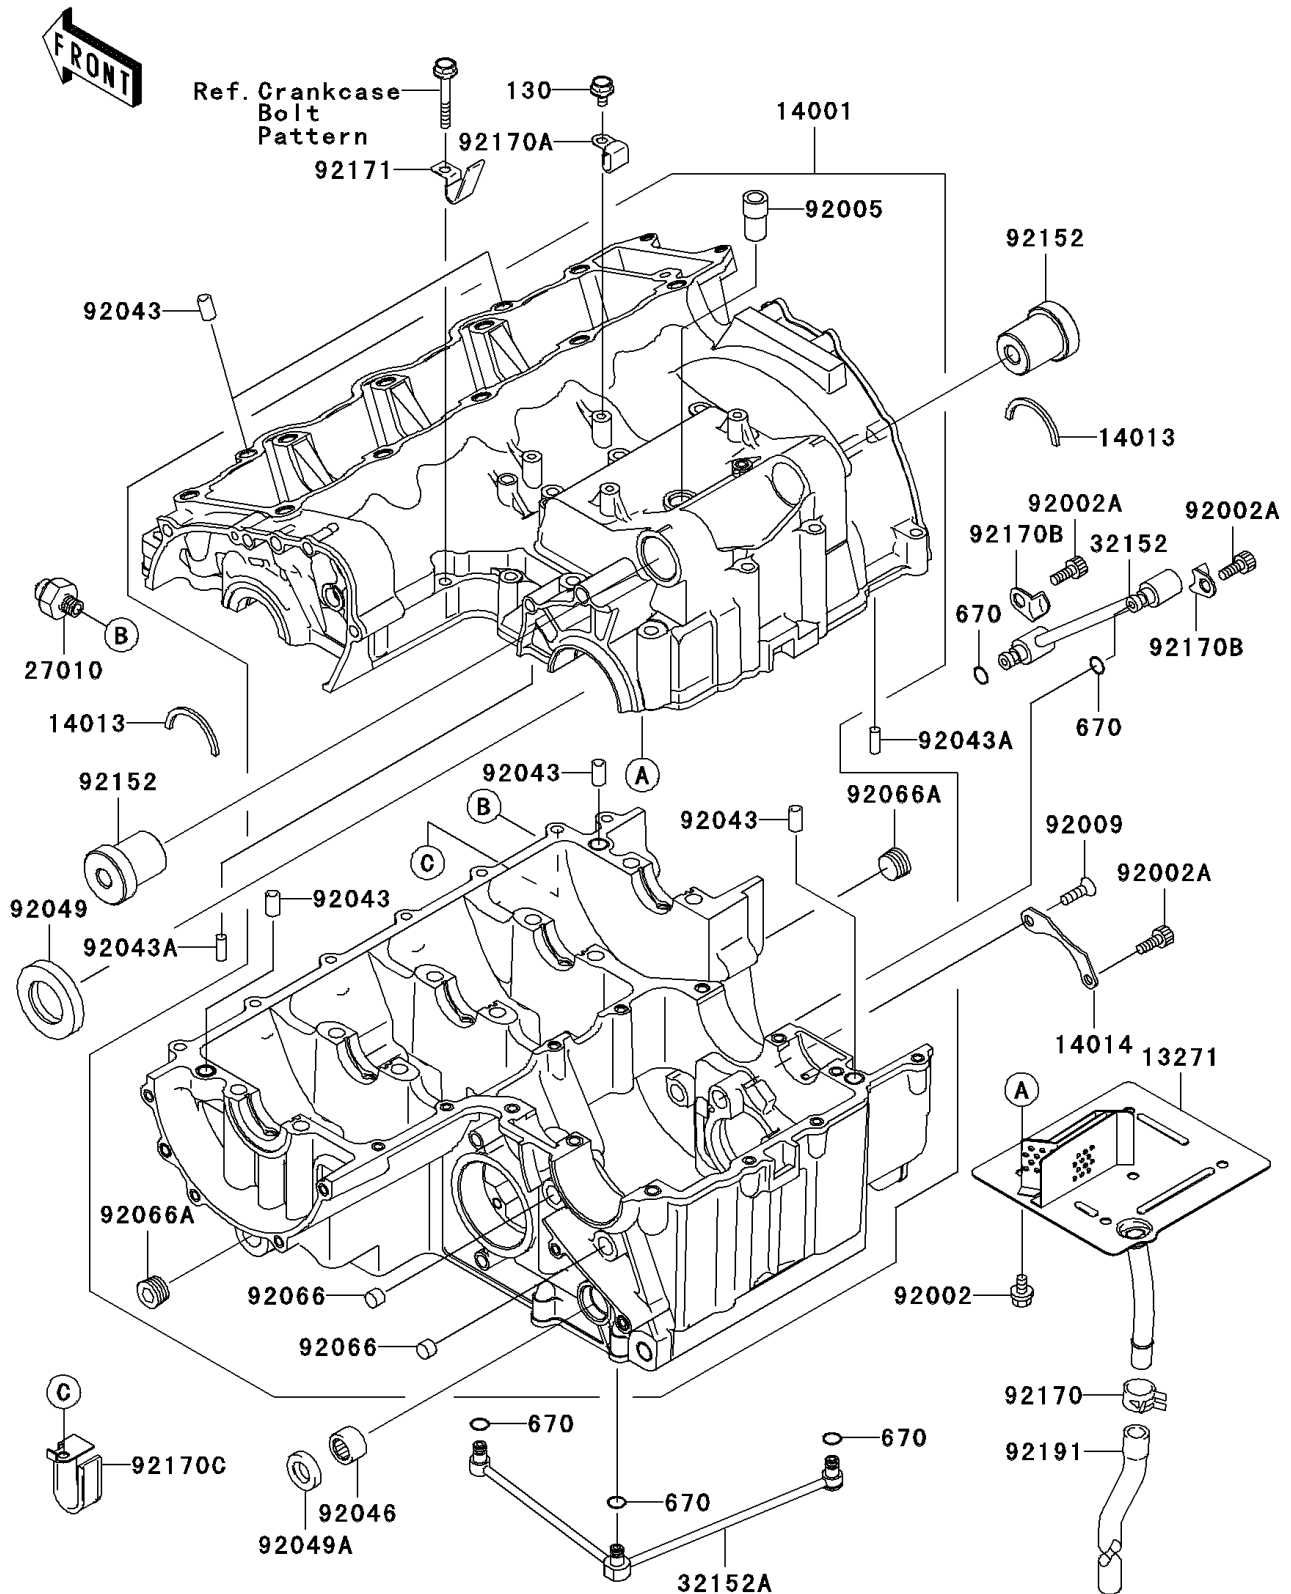

2002 NINJA® ZX™-9R PARTS DIAGRAM

Crankcase

E1411

2002 NINJA® ZX™-9R PARTS LIST

Crankcase

ITEM NAME	PART NUMBER	QUANTITY
BOLT-FLANGED (Ref # 130)	130Y0610	1
O RING (Ref # 670)	670D1505	1
PLATE,BREATHER (Ref # 13271)	13271-1511	1
SET-CRANKCASE (Ref # 14001)	14001-1296	1
RING-POSITION (Ref # 14013)	14013-1051	1
PLATE-POSITION (Ref # 14014)	14014-1140	1
SWITCH,OIL PRESSURE (Ref # 27010)	27010-1313	1
PIPE,RH,L=76.8 (Ref # 32152)	32152-1545	1
PIPE,L=137.2 (Ref # 32152A)	32152-1546	1
BOLT,6X10 (Ref # 92002)	92002-1449	1
BOLT,SOCKET,6X16 (Ref # 92002A)	92002-1778	1
FITTING,BREATHER (Ref # 92005)	92005-1238	1
SCREW,6X16 (Ref # 92009)	92009-1360	1
PIN,DOWEL,10X14 (Ref # 92043)	92043-1037	1
PIN,6X16 (Ref # 92043A)	92043-1690	1
BEARING-NEEDLE,7E-HK1412 (Ref # 92046)	92046-037	1
SEAL-OIL,TC32578 (Ref # 92049)	92049-1474	1
SEAL-OIL,TC14245 (Ref # 92049A)	92049-1520	1
PLUG (Ref # 92066)	92066-1110	1
PLUG,PT3/8X10 (Ref # 92066A)	92066-1262	1
COLLAR,ENGINE MOUNT (Ref # 92152)	92152-1453	1
CLAMP (Ref # 92170)	92170-1118	1
CLAMP (Ref # 92170A)	92170-1577	1
CLAMP (Ref # 92170B)	92170-1578	1
CLAMP (Ref # 92170C)	92170-1911	1
CLAMP (Ref # 92171)	92171-1238	1
TUBE,BREATHER (Ref # 92191)	92191-1776	1