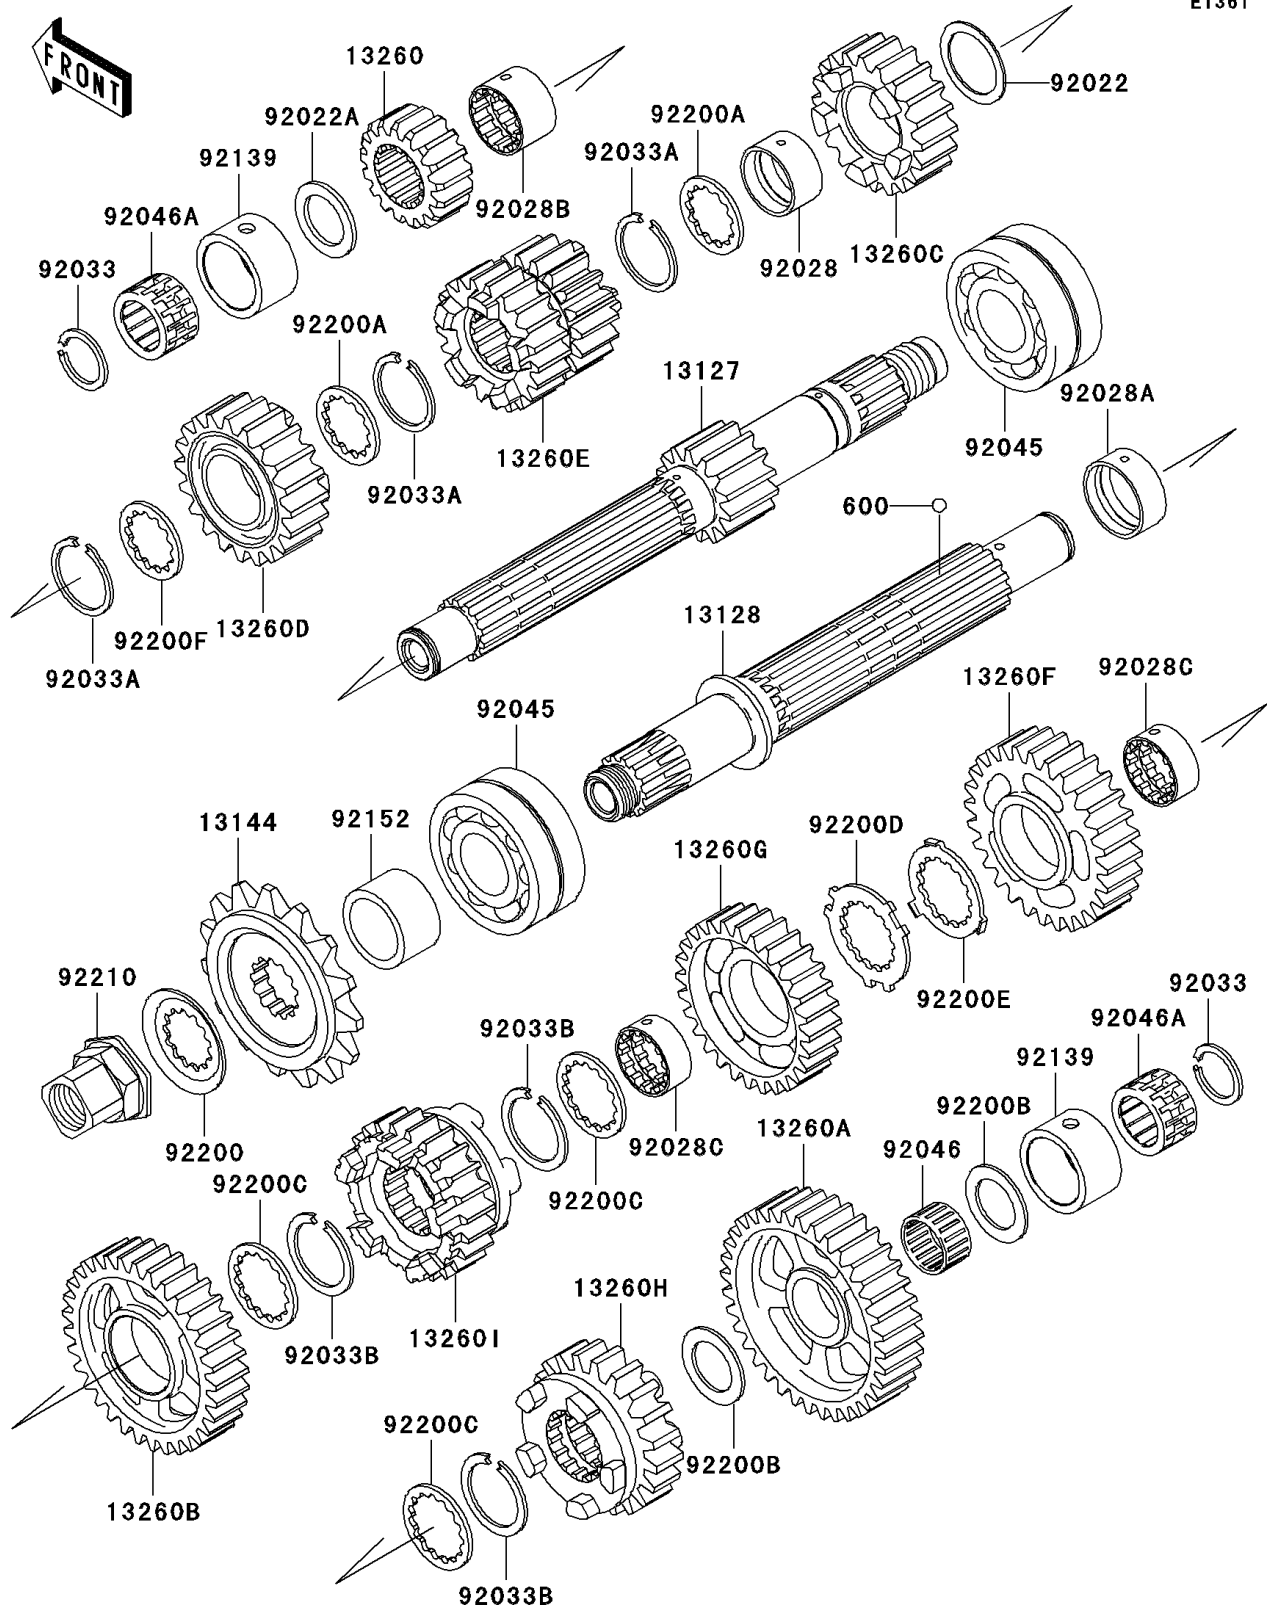

## 2002 NINJA® ZX™-9R PARTS DIAGRAM

Transmission

E1361

## 2002 NINJA® ZX™-9R PARTS LIST

### Transmission

ITEM NAME	PART NUMBER	QUANTITY
BALL-STEEL,5/32" (Ref # 600)	600A0500	1
SHAFT-TRANSMISSION INPUT,14T (Ref # 13127)	13127-1283	1
SHAFT-TRANSMISSION OUTPUT (Ref # 13128)	13128-1241	1
SPROCKET-OUTPUT,16T (Ref # 13144)	13144-1320	1
GEAR,INPUT 2ND,17T (Ref # 13260)	13260-1681	1
GEAR,OUTPUT LOW,36T (Ref # 13260A)	13260-1685	1
GEAR,OUTPUT 2ND,33T (Ref # 13260B)	13260-1686	1
GEAR,INPUT 5TH,20T (Ref # 13260C)	13260-1875	1
GEAR,INPUT TOP,21T (Ref # 13260D)	13260-1876	1
GEAR,INPUT 3RD&4TH,18T&21T (Ref # 13260E)	13260-1879	1
GEAR,OUTPUT 3RD,28T (Ref # 13260F)	13260-1880	1
GEAR,OUTPUT 4TH,28T (Ref # 13260G)	13260-1881	1
GEAR,OUTPUT 5TH,24T (Ref # 13260H)	13260-1882	1
GEAR OUTPUT TOP23T (Ref # 13260I)	13260-1977	1
WASHER,25.3X33X1 (Ref # 92022)	92022-1109	1
WASHER,20.5X30X1,STEEL (Ref # 92022A)	92022-112	1
BUSHING,INPUT 5TH GEAR (Ref # 92028)	92028-1735	1
BUSHING,OUTPUT,2ND (Ref # 92028A)	92028-1739	1
BUSHING,INPUT TOP GEAR (Ref # 92028B)	92028-1915	1
BUSHING,OUTPUT,3RD&4TH (Ref # 92028C)	92028-1968	1
RING-SNAP,20MM (Ref # 92033)	92033-015	1
RING-SNAP,24MM (Ref # 92033A)	92033-026	1
RING-SNAP,T=1.5 (Ref # 92033B)	92033-1249	1
BEARING-BALL,DAC2557NSSH2 (Ref # 92045)	92045-1357	1
BEARING-NEEDLE,K20X24X13 (Ref # 92046)	92046-1219	1
BEARING-NEEDLE,PK20X27X17X3 (Ref # 92046A)	92046-1303	1
BUSHING,27X34X18.6 (Ref # 92139)	92139-1090	1
COLLAR,SPROCKET (Ref # 92152)	92152-1218	1
WASHER (Ref # 92200)	92200-1065	1

## 2002 NINJA® ZX™-9R PARTS LIST

Transmission

ITEM NAME	PART NUMBER	QUANTITY
WASHER,INPUT TOP&5TH (Ref # 92200A)	92200-1239	1
WASHER,20.5X31X1.5 (Ref # 92200B)	92200-1375	1
WASHER,T=2.0 (Ref # 92200C)	92200-1457	1
WASHER,OUTPUT 4TH (Ref # 92200D)	92200-1522	1
WASHER,OUTPUT 3RD (Ref # 92200E)	92200-1523	1
WASHER,INPUT (Ref # 92200F)	92200-1524	1
NUT,SPROCKET (Ref # 92210)	92210-1098	1