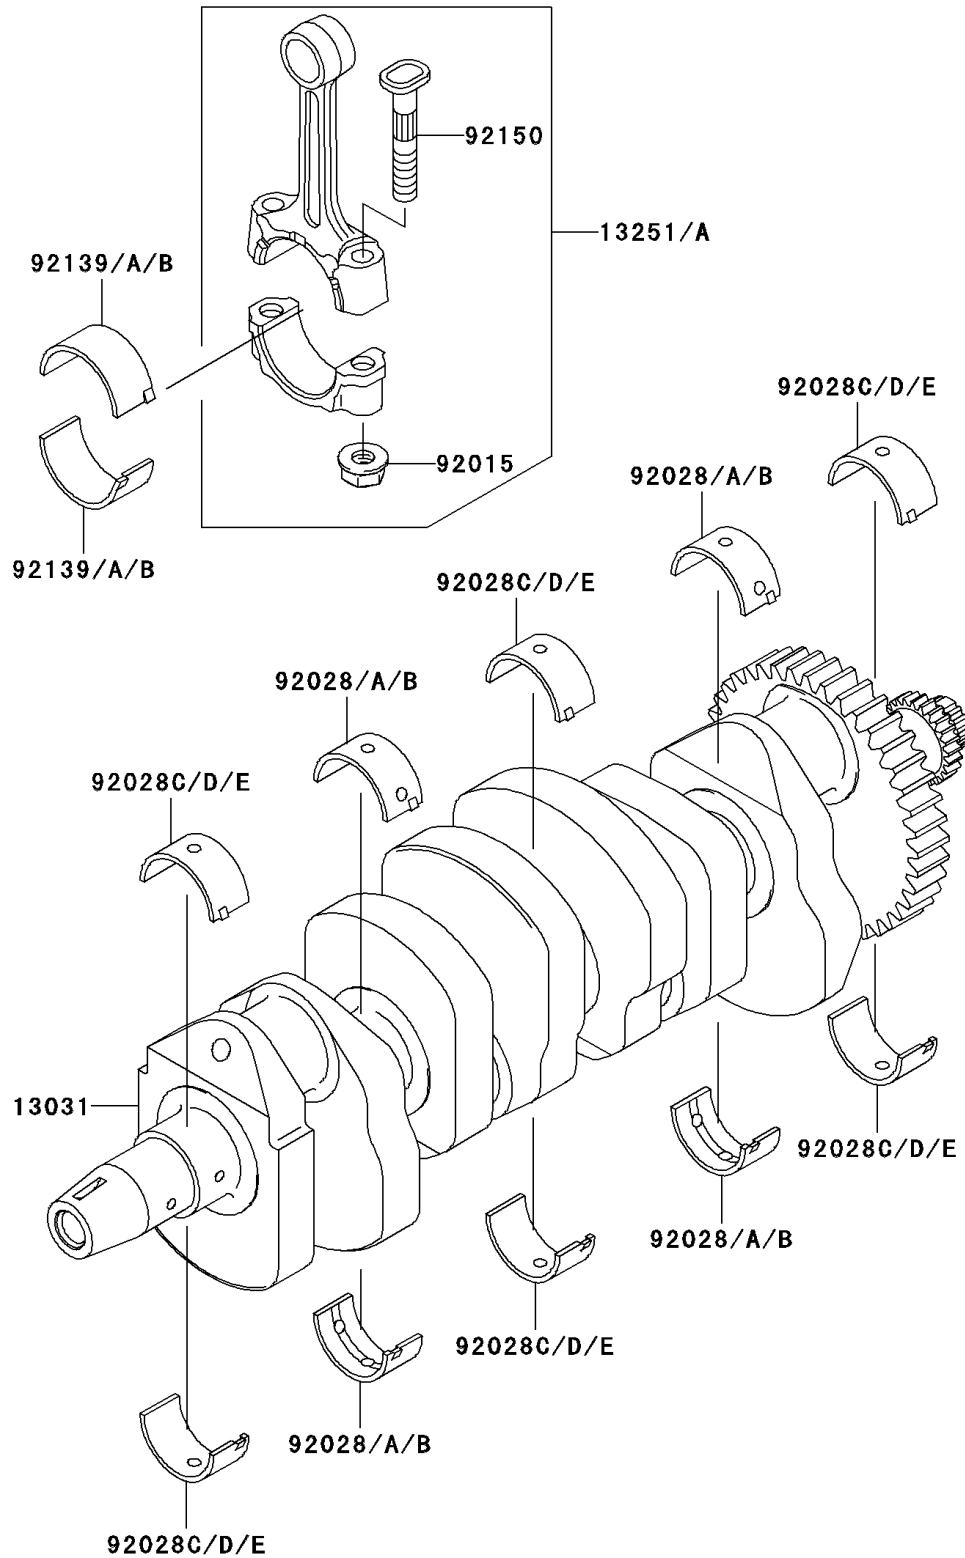

2002 NINJA® ZX™-9R PARTS DIAGRAM

Crankshaft

E1321

2002 NINJA® ZX™-9R PARTS LIST

Crankshaft

ITEM NAME	PART NUMBER	QUANTITY
CRANKSHAFT-COMP (Ref # 13031)	13031-1502	1
ROD-ASSY-CONNECTING (Ref # 13251)	13251-1122-II	1
ROD-ASSY-CONNECTING,J (Ref # 13251A)	13251-1122-JJ	1
NUT,FLANGED,8MM (Ref # 92015)	92015-1311	1
BUSHING,CRANK,#2,#4,BLUE (Ref # 92028)	92028-1827	1
BUSHING,CRANK,#2,#4,BLACK (Ref # 92028A)	92028-1828	1
BUSHING,CRANK,#2,#4,BROWN (Ref # 92028B)	92028-1829	1
BUSHING,CRANK,#1,#3,#5,BLUE (Ref # 92028C)	92028-1866	1
BUSHING,CRANK,#1,#3,#5,BLACK (Ref # 92028D)	92028-1867	1
BUSHING,CRANK,#1,#3,#5,BROWN (Ref # 92028E)	92028-1868	1
BUSHING,CONNECTING ROD,BLUE (Ref # 92139)	92139-1097	1
BUSHING,CONNECTING ROD,BLACK (Ref # 92139A)	92139-1098	1
BUSHING,CONNECTING ROD,BROWN (Ref # 92139B)	92139-1099	1
BOLT,CONNECTING ROD,8MM (Ref # 92150)	92150-1216	1