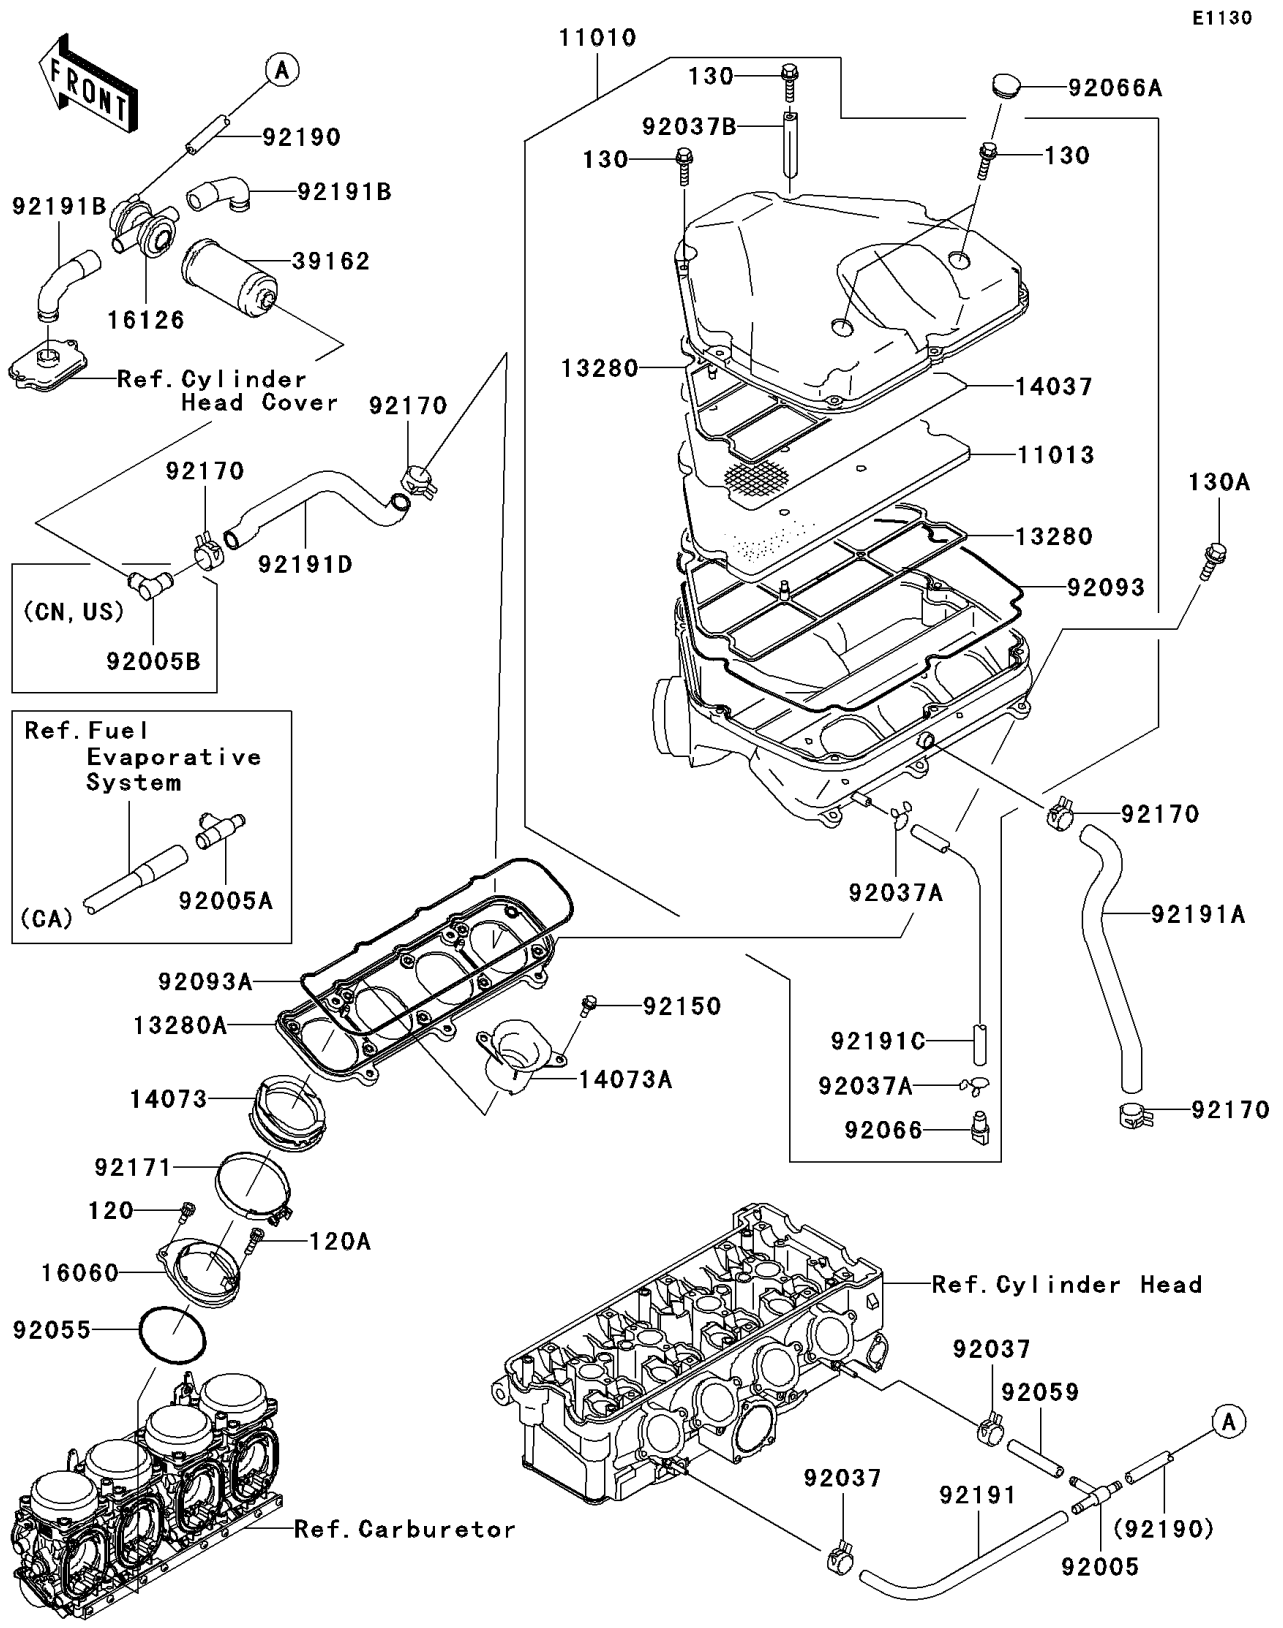

## 2002 NINJA® ZX™-9R PARTS DIAGRAM

Air Cleaner

## 2002 NINJA® ZX™-9R PARTS LIST

Air Cleaner

ITEM NAME	PART NUMBER	QUANTITY
BOLT-SOCKET (Ref # 120)	120P0512	1
BOLT-SOCKET,5X18 (Ref # 120A)	120P0518	1
BOLT-FLANGED,6X25 (Ref # 130)	130H0625	1
BOLT-FLANGED (Ref # 130A)	130J0620	1
FILTER-ASSY-AIR (Ref # 11010)	11010-1698	1
ELEMENT-AIR FILTER (Ref # 11013)	11013-1270	1
HOLDER,ELEMENT (Ref # 13280)	13280-1059	1
HOLDER,AIR FILTER (Ref # 13280A)	13280-1146	1
SCREEN,ELEMENT (Ref # 14037)	14037-1244	1
DUCT,CARBURETOR (Ref # 14073)	14073-1840	1
DUCT,AIR FILTER (Ref # 14073A)	14073-1841	1
PIPE-INTAKE,CARBURETOR (Ref # 16060)	16060-1094	1
VALVE,AIR SWITCH (Ref # 16126)	16126-1389	1
SILENCER-INTAKE (Ref # 39162)	39162-1091	1
FITTING,TUBE,T-TYPE (Ref # 92005)	92005-1017	1
CLAMP,TUBE (Ref # 92037)	92037-1461	1
CLAMP,TUBE (Ref # 92037A)	92037-147	1
CLAMP (Ref # 92037B)	92037-1679	1
RING-O,67.7X3.1 (Ref # 92055)	92055-1434	1
TUBE,4X9X50 (Ref # 92059)	92059-1193	1
PLUG,DRAIN (Ref # 92066)	92066-1211	1
PLUG (Ref # 92066A)	92066-1389	1
SEAL,AIR FILTER (Ref # 92093)	92093-1452	1
SEAL (Ref # 92093A)	92093-1453	1
BOLT,5X12 (Ref # 92150)	92150-1661	1
CLAMP (Ref # 92170)	92170-1060	1
CLAMP (Ref # 92171)	92171-1489	1
TUBE,3WAY-AVT (Ref # 92190)	92190-1558	1
TUBE,4X10X266 (Ref # 92191)	92191-1077	1

## 2002 NINJA® ZX™-9R PARTS LIST

Air Cleaner

ITEM NAME	PART NUMBER	QUANTITY
TUBE,BREATHER (Ref # 92191A)	92191-1177	1
TUBE,AIR SWITCH-VALVE (Ref # 92191B)	92191-1179	1
TUBE,7X10X600 (Ref # 92191C)	92191-1207	1
TUBE,FITTING-AIR FILTER (Ref # 92191D)	92191-1655	1
FITTING,T-TYPE (Ref # 92005A)	92005-1252	1
FITTING (Ref # 92005B)	92005-1309	1