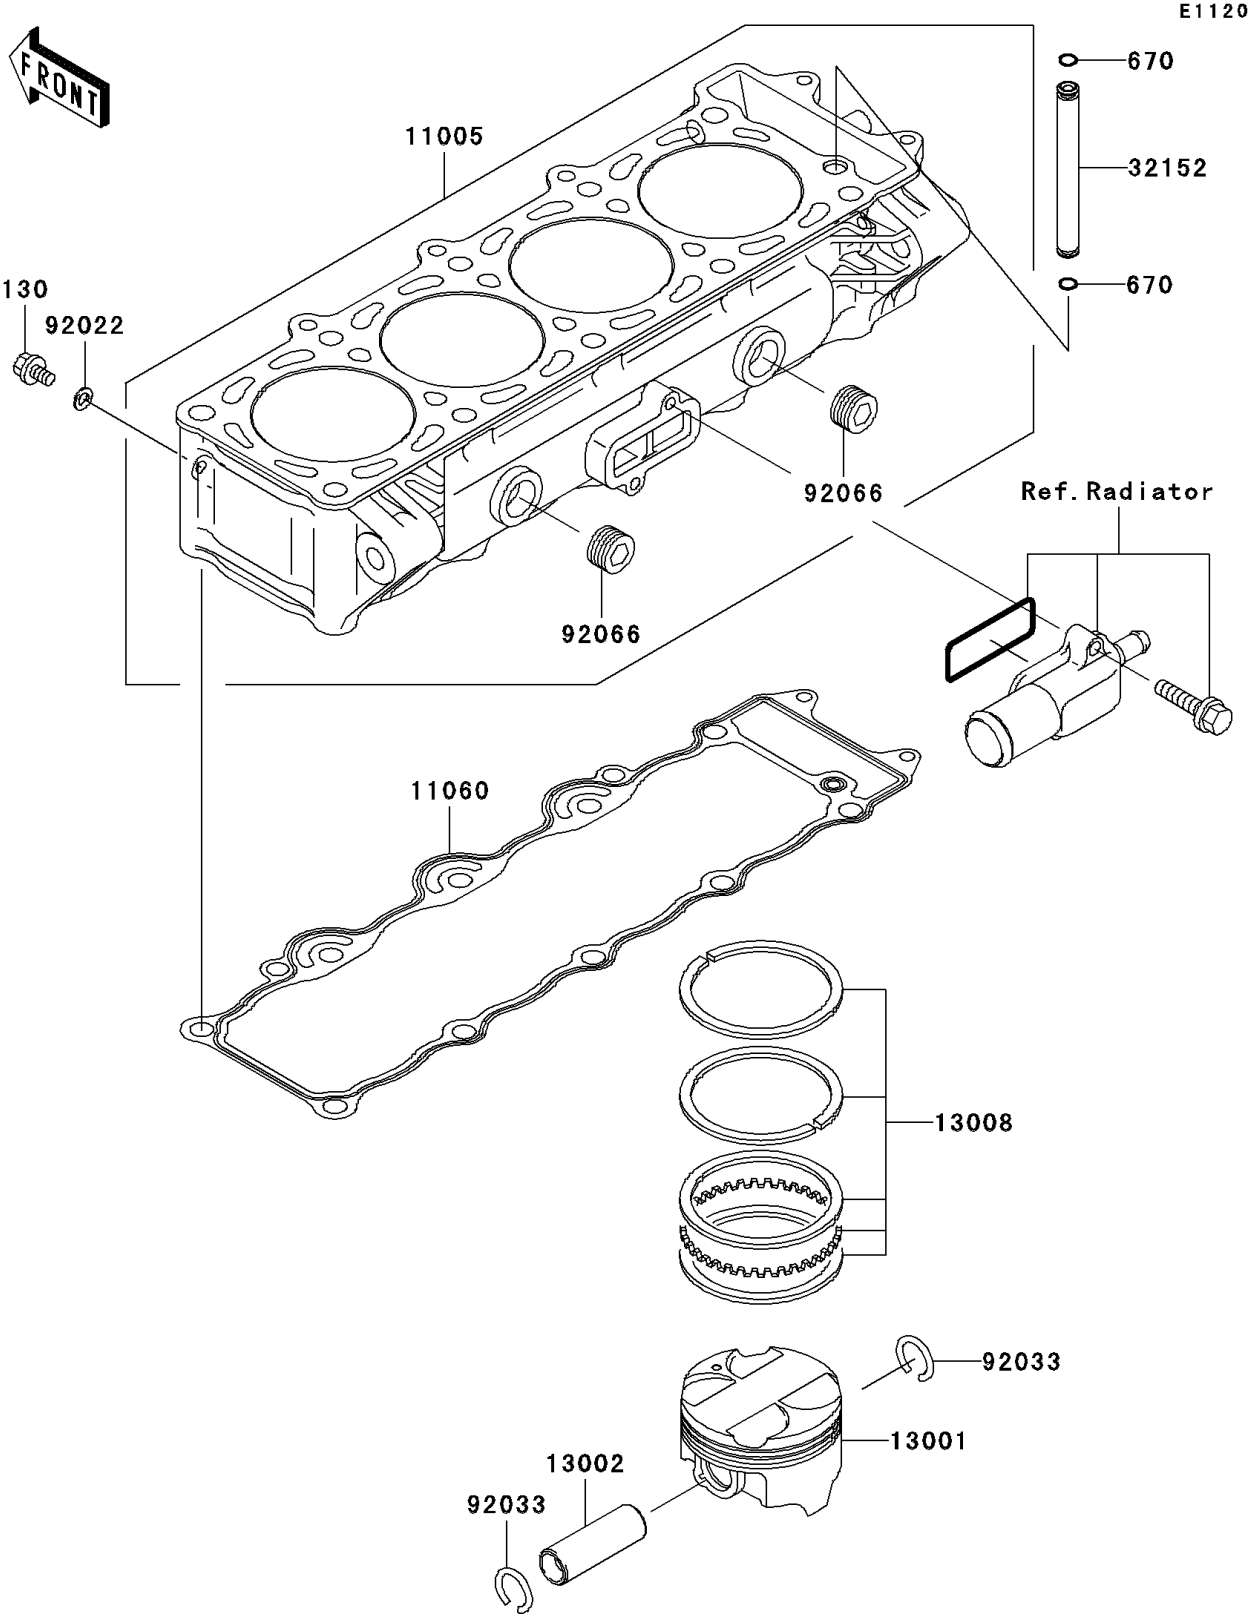

2002 NINJA® ZX™-9R PARTS DIAGRAM

Cylinder/Piston(s)

2002 NINJA® ZX™-9R PARTS LIST

Cylinder/Piston(s)

ITEM NAME	PART NUMBER	QUANTITY
BOLT-FLANGED (Ref # 130)	130Y0610	1
O RING,7MM (Ref # 670)	670D1507	1
CYLINDER-ENGINE (Ref # 11005)	11005-1909	1
GASKET,CYLINDER BASE (Ref # 11060)	11060-1974	1
PISTON-ENGINE (Ref # 13001)	13001-1623	1
PIN-PISTON (Ref # 13002)	13002-1129	1
RING-SET-PISTON (Ref # 13008)	13008-1181	1
PIPE,OIL (Ref # 32152)	32152-1544	1
WASHER,6.2X11X1 (Ref # 92022)	92022-304	1
RING-SNAP,20.5X1.2 (Ref # 92033)	92033-1099	1
PLUG,PT1/2X12.5 (Ref # 92066)	92066-0002	1