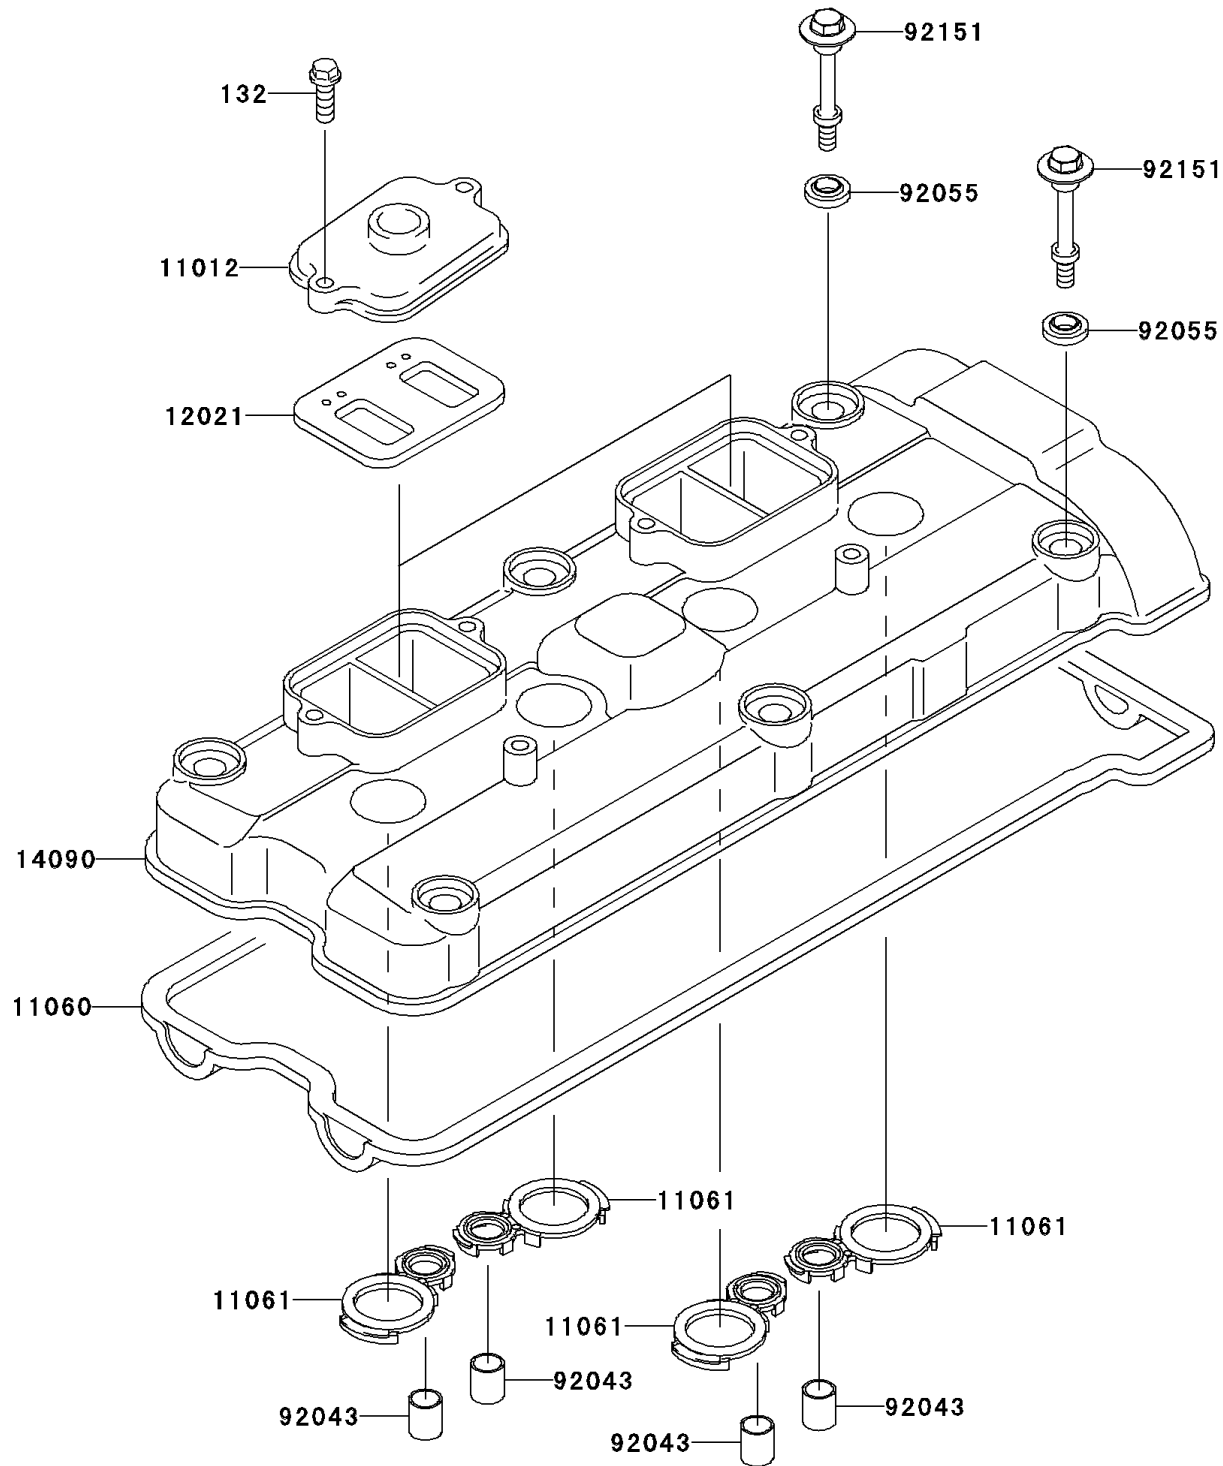

2002 NINJA® ZX™-9R PARTS DIAGRAM

Cylinder Head Cover

E1112

2002 NINJA® ZX™-9R PARTS LIST

Cylinder Head Cover

ITEM NAME	PART NUMBER	QUANTITY
BOLT-FLANGED-SMALL (Ref # 132)	132Y0618	1
CAP, REED VALVE (Ref # 11012)	11012-1758	1
GASKET, HEAD COVER (Ref # 11060)	11060-1816	1
GASKET, SPARK PLUG (Ref # 11061)	11061-1111	1
VALVE-ASSY-REED (Ref # 12021)	12021-1129	1
COVER, HEAD (Ref # 14090)	14090-1854	1
PIN, 10.1X12X14 (Ref # 92043)	92043-4009	1
RING-O, HEAD COVER BOLT (Ref # 92055)	92055-1352	1
BOLT, HEAD COVER (Ref # 92151)	92151-1221	1