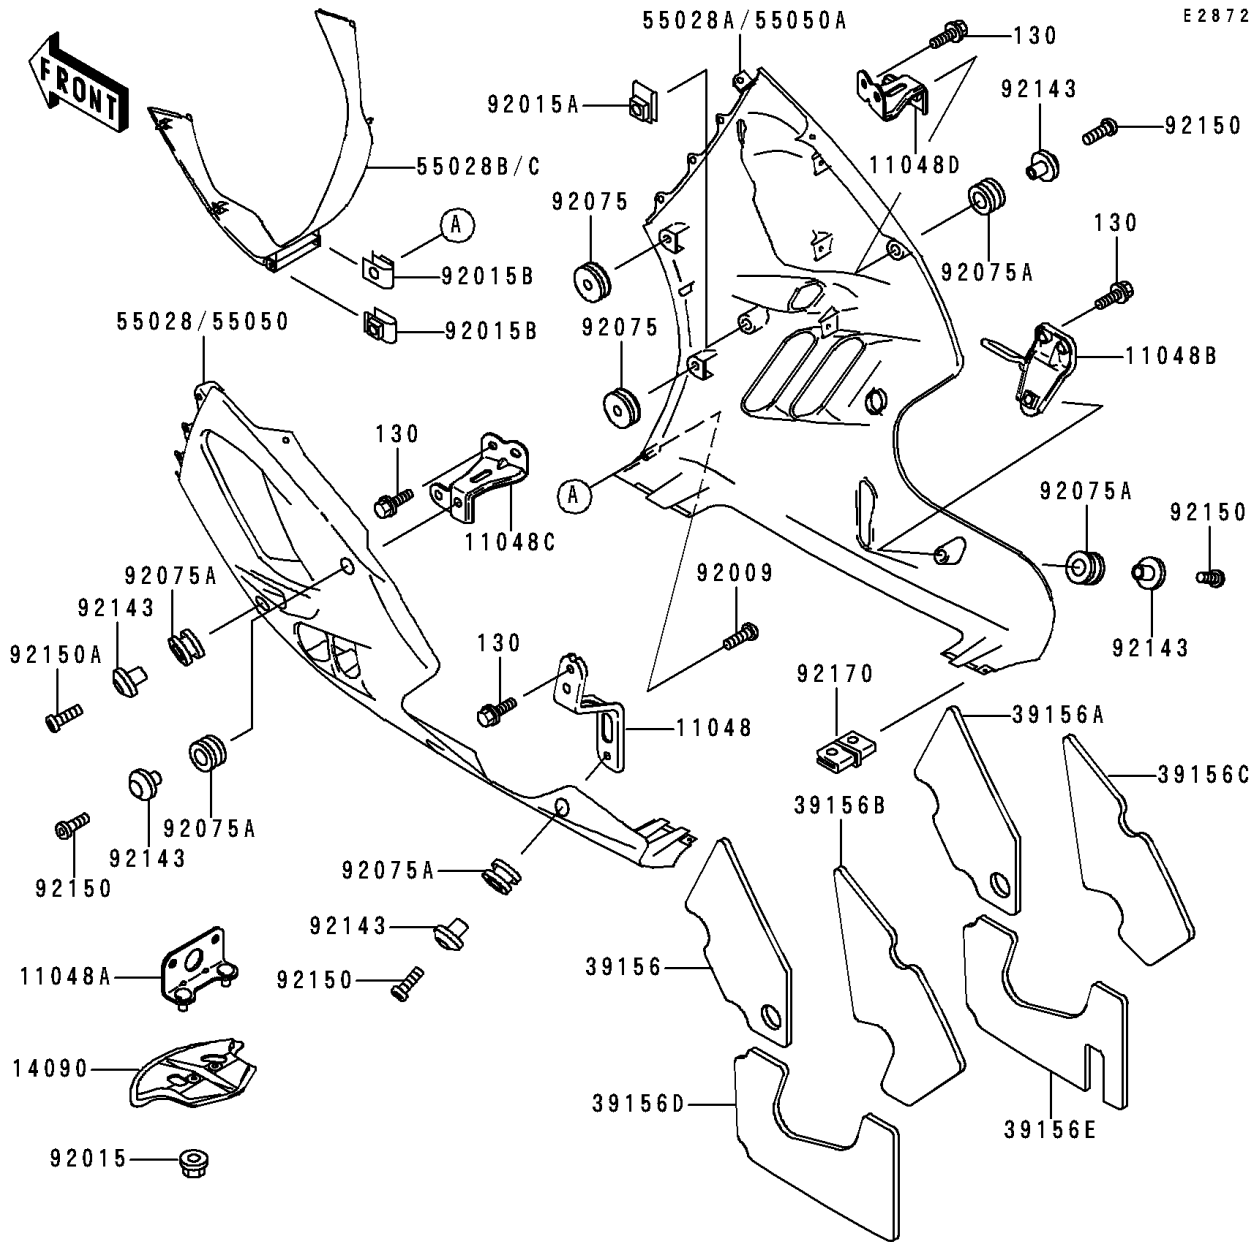

1997 NINJA® ZX™-9R PARTS DIAGRAM

Cowling Lower

E2872

1997 NINJA® ZX™-9R PARTS LIST

Cowling Lowers

ITEM NAME	PART NUMBER	QUANTITY
BOLT-FLANGED,6X16,BLACK (Ref # 130)	130J0616	1
BRACKET,LWR COWLING,LH,LWR (Ref # 11048)	11048-1310	1
BRACKET,UNDER BRACKET (Ref # 11048A)	11048-1411	1
BRACKET,LWR COWLING,RH,LWR (Ref # 11048B)	11048-1421	1
BRACKET,LWR COWLING,LH,UPP (Ref # 11048C)	11048-1681	1
BRACKET,LWR COWLING,RH,UPP (Ref # 11048D)	11048-1682	1
COVER,UNDER BRACKET (Ref # 14090)	14090-1388	1
PAD,LWR COWLING,LH,FR (Ref # 39156)	39156-1402	1
PAD,LWR COWLING,RH,FR (Ref # 39156A)	39156-1403	1
PAD,LWR COWLING,LH,RR (Ref # 39156B)	39156-1404	1
PAD,LWR COWLING,RH,RR (Ref # 39156C)	39156-1405	1
PAD,LWR COWLING,LH,LWR (Ref # 39156D)	39156-1406	1
PAD,LWR COWLING,RH,LWR (Ref # 39156E)	39156-1468	1
COWLING,LWR,LH,F.RED (Ref # 55028)	55028-1315-B1	1
COWLING,LWR,RH,F.RED (Ref # 55028A)	55028-1316-B1	1
COWLING,LWR,FR.F.RED (Ref # 55028B)	55028-1317-B1	1
COWLING,LWR,FR,L.GREEN (Ref # 55028C)	55028-1317-7F	1
COWLING-ASSY.,LWR,LH,C.GREEN (Ref # 55050)	55050-5026-2Y	1
COWLING-ASSY.,LWR,RH,C.GREEN (Ref # 55050A)	55050-5027-2Y	1
SCREW,5X16 (Ref # 92009)	92009-1654	1
NUT,CAP,6MM,BLACK (Ref # 92015)	92015-1170	1
NUT (Ref # 92015A)	92015-1487	1
NUT,5MM (Ref # 92015B)	92015-1798	1
DAMPER (Ref # 92075)	92075-1067	1
DAMPER (Ref # 92075A)	92075-1634	1
COLLAR,BLACK (Ref # 92143)	92143-1226	1
BOLT,SOCKET,6X18 (Ref # 92150)	92150-1553	1
BOLT,SOCKET,6X30 (Ref # 92150A)	92150-1554	1
CLAMP (Ref # 92170)	92170-1230	1