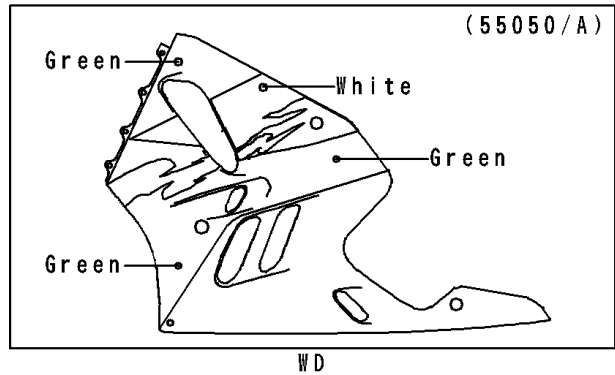

1997 NINJA® ZX™-9R PARTS DIAGRAM

Cowling Lower

E2872

1997 NINJA® ZX™-9R PARTS LIST

Cowling Lowers

ITEM NAME	PART NUMBER	QUANTITY
BOLT-FLANGED,6X16,BLACK (Ref # 130)	130J0616	1
BRACKET,LWR COWLING,LH,LWR (Ref # 11048)	11048-1310	1
BRACKET,UNDER BRACKET (Ref # 11048A)	11048-1411	1
BRACKET,LWR COWLING,RH,LWR (Ref # 11048B)	11048-1421	1
BRACKET,LWR COWLING,LH,UPP (Ref # 11048C)	11048-1681	1
BRACKET,LWR COWLING,RH,UPP (Ref # 11048D)	11048-1682	1
COVER,UNDER BRACKET (Ref # 14090)	14090-1388	1
PAD,LWR COWLING,LH,FR (Ref # 39156)	39156-1402	1
PAD,LWR COWLING,RH,FR (Ref # 39156A)	39156-1403	1
PAD,LWR COWLING,LH,RR (Ref # 39156B)	39156-1404	1
PAD,LWR COWLING,RH,RR (Ref # 39156C)	39156-1405	1
PAD,LWR COWLING,LH,LWR (Ref # 39156D)	39156-1406	1
PAD,LWR COWLING,RH,LWR (Ref # 39156E)	39156-1468	1
COWLING,LWR,LH,F.RED (Ref # 55028)	55028-1315-B1	1
COWLING,LWR,RH,F.RED (Ref # 55028A)	55028-1316-B1	1
COWLING,LWR,FR.F.RED (Ref # 55028B)	55028-1317-B1	1
COWLING,LWR,FR,L.GREEN (Ref # 55028C)	55028-1317-7F	1
COWLING-ASSY.,LWR,LH,C.GREEN (Ref # 55050)	55050-5026-2Y	1
COWLING-ASSY.,LWR,RH,C.GREEN (Ref # 55050A)	55050-5027-2Y	1
SCREW,5X16 (Ref # 92009)	92009-1654	1
NUT,CAP,6MM,BLACK (Ref # 92015)	92015-1170	1
NUT (Ref # 92015A)	92015-1487	1
NUT,5MM (Ref # 92015B)	92015-1798	1
DAMPER (Ref # 92075)	92075-1067	1
DAMPER (Ref # 92075A)	92075-1634	1
COLLAR,BLACK (Ref # 92143)	92143-1226	1
BOLT,SOCKET,6X18 (Ref # 92150)	92150-1553	1
BOLT,SOCKET,6X30 (Ref # 92150A)	92150-1554	1
CLAMP (Ref # 92170)	92170-1230	1