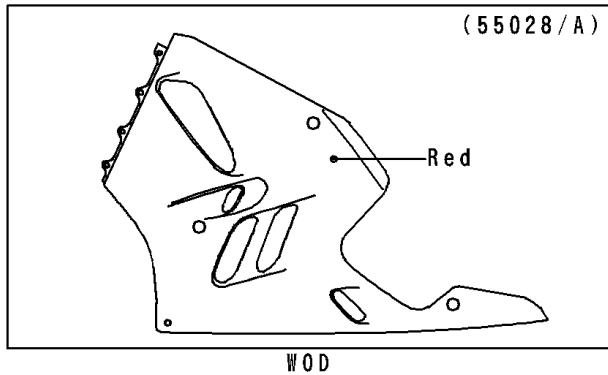

1997 NINJA® ZX™-9R PARTS DIAGRAM

Cowling Lower

E2872

1997 NINJA® ZX™-9R PARTS LIST

Cowling Lowers

ITEM NAME	PART NUMBER	QUANTITY
BOLT-FLANGED,6X16,BLACK (Ref # 130)	130J0616	1
BRACKET,LWR COWLING,LH,LWR (Ref # 11048)	11048-1310	1
BRACKET,UNDER BRACKET (Ref # 11048A)	11048-1411	1
BRACKET,LWR COWLING,RH,LWR (Ref # 11048B)	11048-1421	1
BRACKET,LWR COWLING,LH,UPP (Ref # 11048C)	11048-1681	1
BRACKET,LWR COWLING,RH,UPP (Ref # 11048D)	11048-1682	1
COVER,UNDER BRACKET (Ref # 14090)	14090-1388	1
PAD,LWR COWLING,LH,FR (Ref # 39156)	39156-1402	1
PAD,LWR COWLING,RH,FR (Ref # 39156A)	39156-1403	1
PAD,LWR COWLING,LH,RR (Ref # 39156B)	39156-1404	1
PAD,LWR COWLING,RH,RR (Ref # 39156C)	39156-1405	1
PAD,LWR COWLING,LH,LWR (Ref # 39156D)	39156-1406	1
PAD,LWR COWLING,RH,LWR (Ref # 39156E)	39156-1468	1
COWLING,LWR,LH,F.RED (Ref # 55028)	55028-1315-B1	1
COWLING,LWR,RH,F.RED (Ref # 55028A)	55028-1316-B1	1
COWLING,LWR,FR.F.RED (Ref # 55028B)	55028-1317-B1	1
COWLING,LWR,FR,L.GREEN (Ref # 55028C)	55028-1317-7F	1
COWLING-ASSY.,LWR,LH,C.GREEN (Ref # 55050)	55050-5026-2Y	1
COWLING-ASSY.,LWR,RH,C.GREEN (Ref # 55050A)	55050-5027-2Y	1
SCREW,5X16 (Ref # 92009)	92009-1654	1
NUT,CAP,6MM,BLACK (Ref # 92015)	92015-1170	1
NUT (Ref # 92015A)	92015-1487	1
NUT,5MM (Ref # 92015B)	92015-1798	1
DAMPER (Ref # 92075)	92075-1067	1
DAMPER (Ref # 92075A)	92075-1634	1
COLLAR,BLACK (Ref # 92143)	92143-1226	1
BOLT,SOCKET,6X18 (Ref # 92150)	92150-1553	1
BOLT,SOCKET,6X30 (Ref # 92150A)	92150-1554	1
CLAMP (Ref # 92170)	92170-1230	1