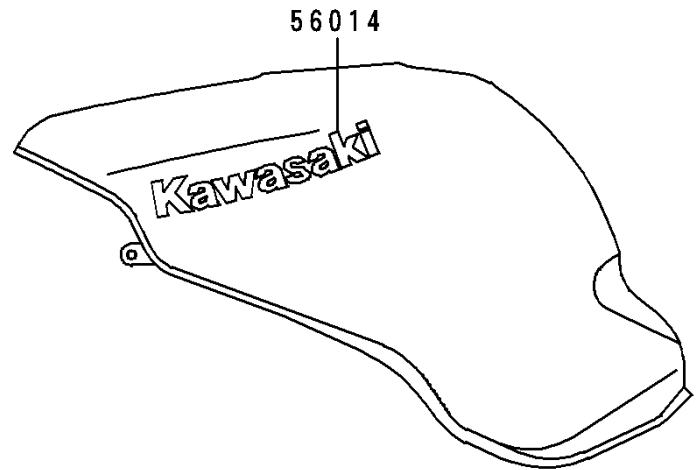

## 1997 NINJA® ZX™-9R PARTS DIAGRAM

Decals(Red)

F2861

## 1997 NINJA® ZX™-9R PARTS LIST

Decals(Red)

ITEM NAME	PART NUMBER	QUANTITY
EMBLEM,FUEL TANK,KAWASAKI (Ref # 56014)	56014-1346	1
MARK,SIDE COVER,LH,NINJA (Ref # 56051)	56051-1524	1
MARK,SIDE COVER,RH,NINJA (Ref # 56051A)	56051-1525	1
MARK,UPP COWLING,ZX-9R (Ref # 56051B)	56051-1526	1