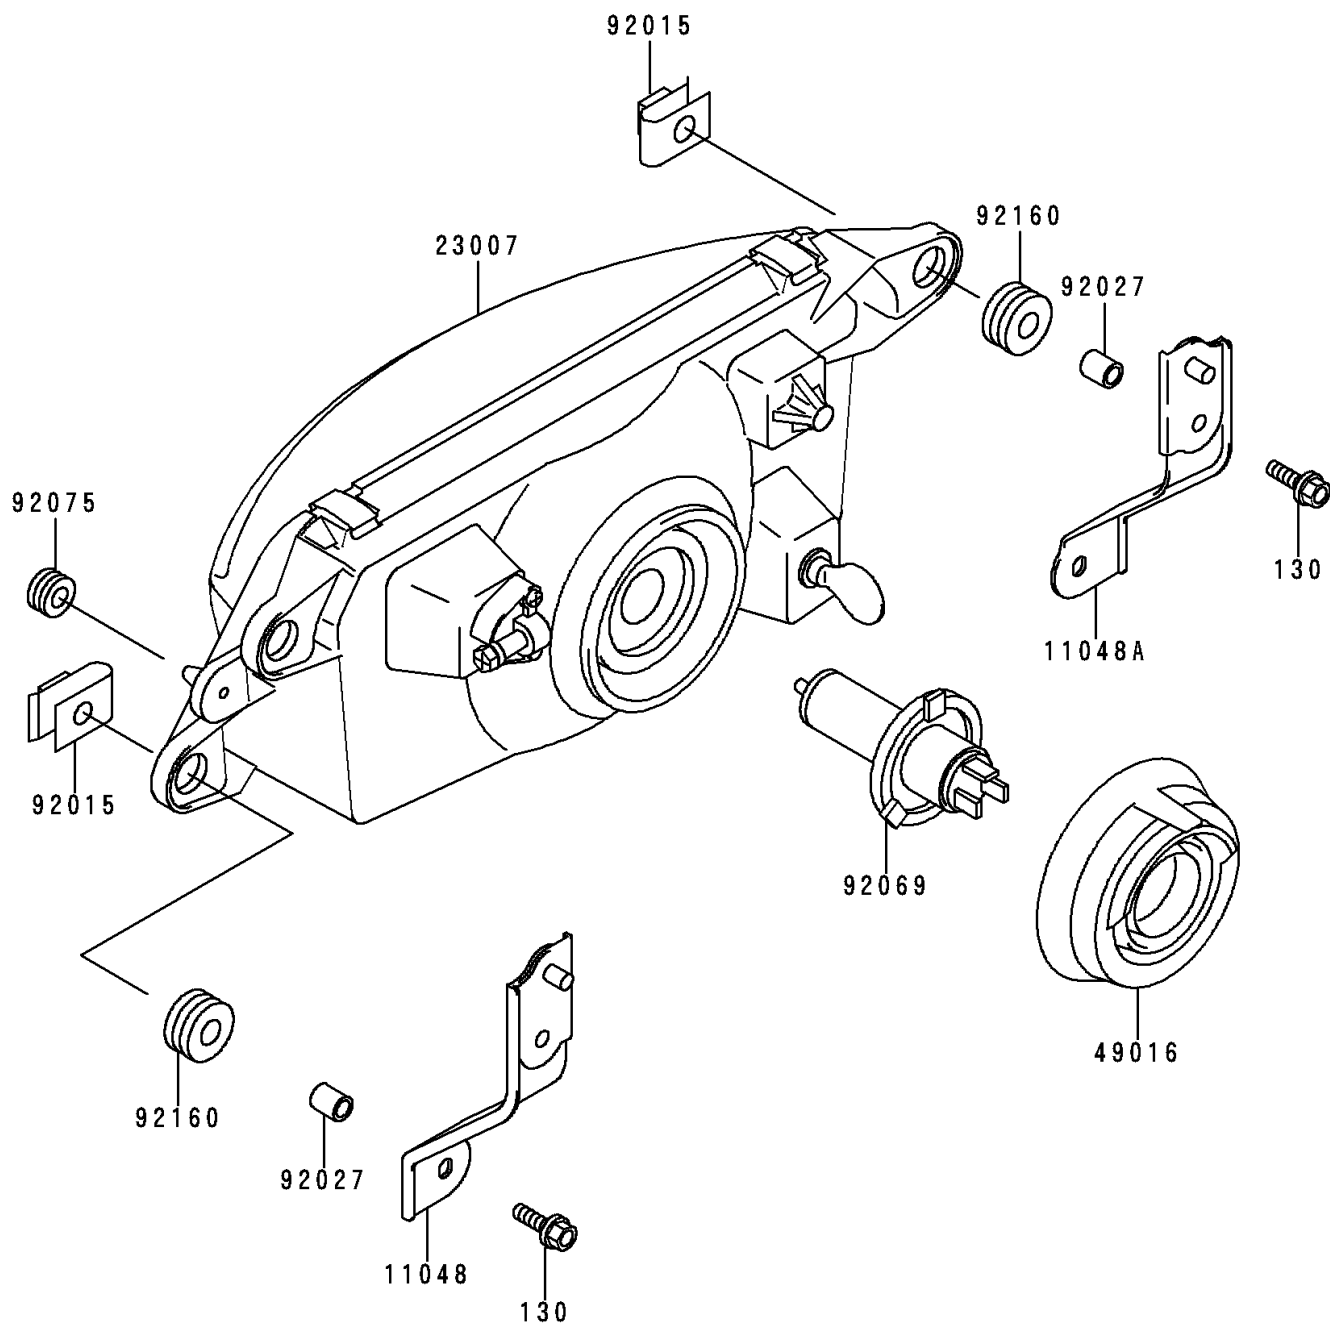

## 1997 NINJA® ZX™-9R PARTS DIAGRAM

Headlight(s)

F 27 10

## 1997 NINJA® ZX™-9R PARTS LIST

Headlight(s)

ITEM NAME	PART NUMBER	QUANTITY
BOLT-FLANGED,6X25 (Ref # 130)	130J0625	1
BRACKET,HEAD LAMP,LH (Ref # 11048)	11048-1785	1
BRACKET,HEAD LAMP,RH (Ref # 11048A)	11048-1786	1
LENS-COMP,HEAD LAMP (Ref # 23007)	23007-1312	1
COVER-SEAL,HEAD LAMP (Ref # 49016)	49016-1135	1
NUT,6MM (Ref # 92015)	92015-1094	1
COLLAR,6.8X10X12 (Ref # 92027)	92027-162	1
BULB,12V 60/55W,H4 (Ref # 92069)	92069-1002	1
DAMPER (Ref # 92075)	92075-1912	1
DAMPER (Ref # 92160)	92160-1162	1