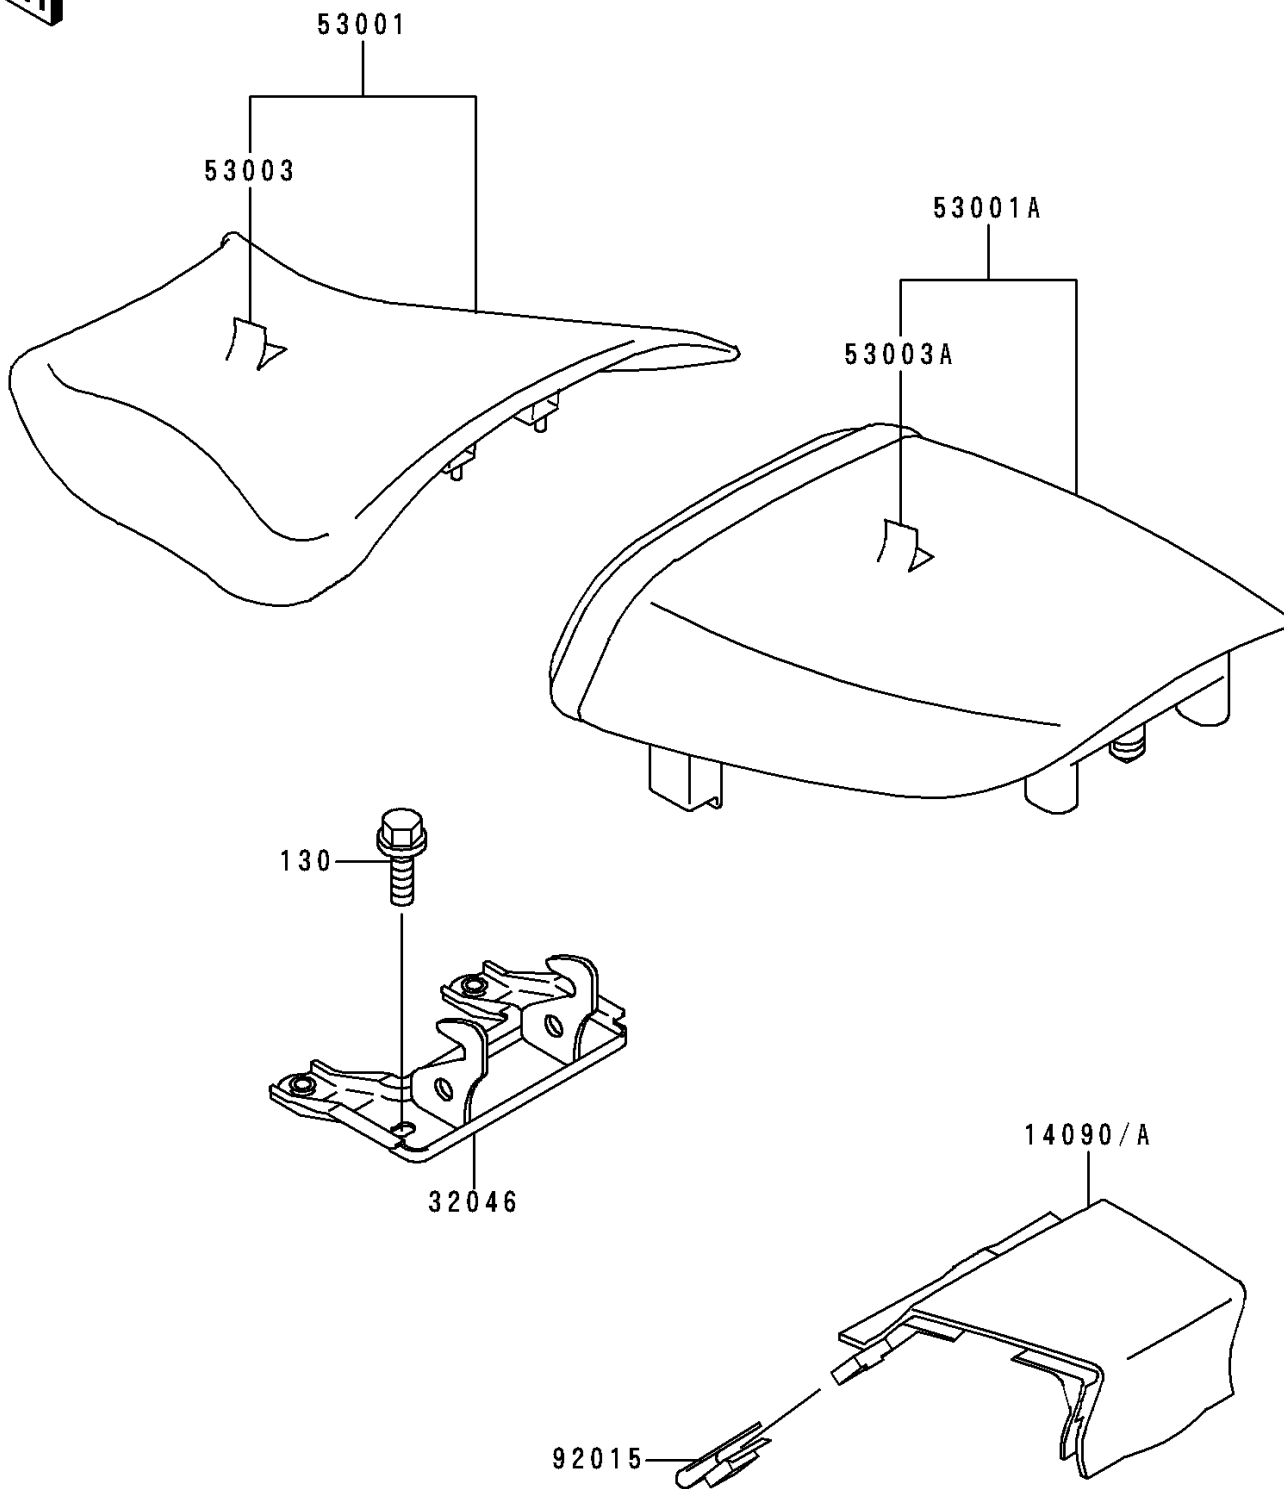

## 1997 NINJA® ZX™-9R PARTS DIAGRAM

Seat

F2510

## 1997 NINJA® ZX™-9R PARTS LIST

Seat

ITEM NAME	PART NUMBER	QUANTITY
BOLT-FLANGED (Ref # 130)	130J0610	1
COVER,TAIL,F.RED (Ref # 14090)	14090-1365-B1	1
COVER,TAIL,P.A.WHITE (Ref # 14090A)	14090-1365-R1	1
BRACKET-SEAT,RR (Ref # 32046)	32046-1378	1
SEAT-ASSY,FR,BLACK (Ref # 53001)	53001-1724-MA	1
SEAT-ASSY,RR,BLACK (Ref # 53001A)	53001-1818-MA	1
LEATHER,FRONT SEAT,BLACK (Ref # 53003)	53003-1283-MA	1
LEATHER,REAR SEAT,BLACK (Ref # 53003A)	53003-1286-MA	1
NUT,5MM (Ref # 92015)	92015-1798	1