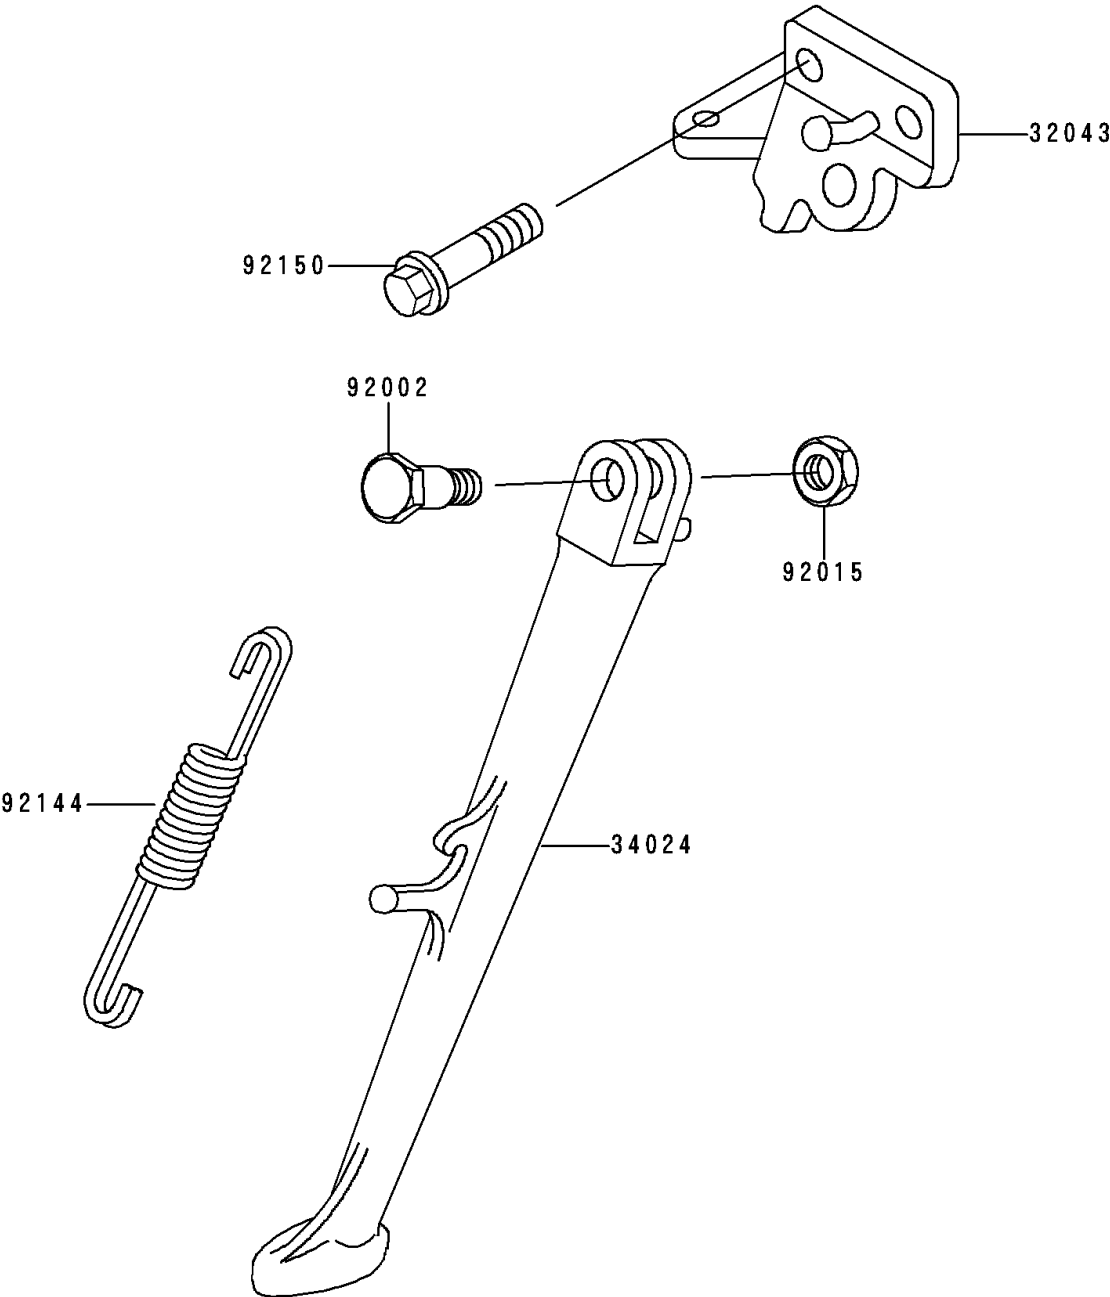

## 1997 NINJA® ZX™-9R PARTS DIAGRAM

Stand(s)

F 2 1 9 0

## 1997 NINJA® ZX™-9R PARTS LIST

Stand(s)

ITEM NAME	PART NUMBER	QUANTITY
BRACKET-STAND,SIDE (Ref # 32043)	32043-1342	1
STAND-SIDE (Ref # 34024)	34024-1276	1
BOLT,SIDE STAND (Ref # 92002)	92002-1813	1
NUT,LOCK,10MM,BLACK (Ref # 92015)	92015-1188	1
SPRING,SIDE STAND (Ref # 92144)	92144-1127	1
BOLT,FLANGED,10X35 (Ref # 92150)	92150-1353	1