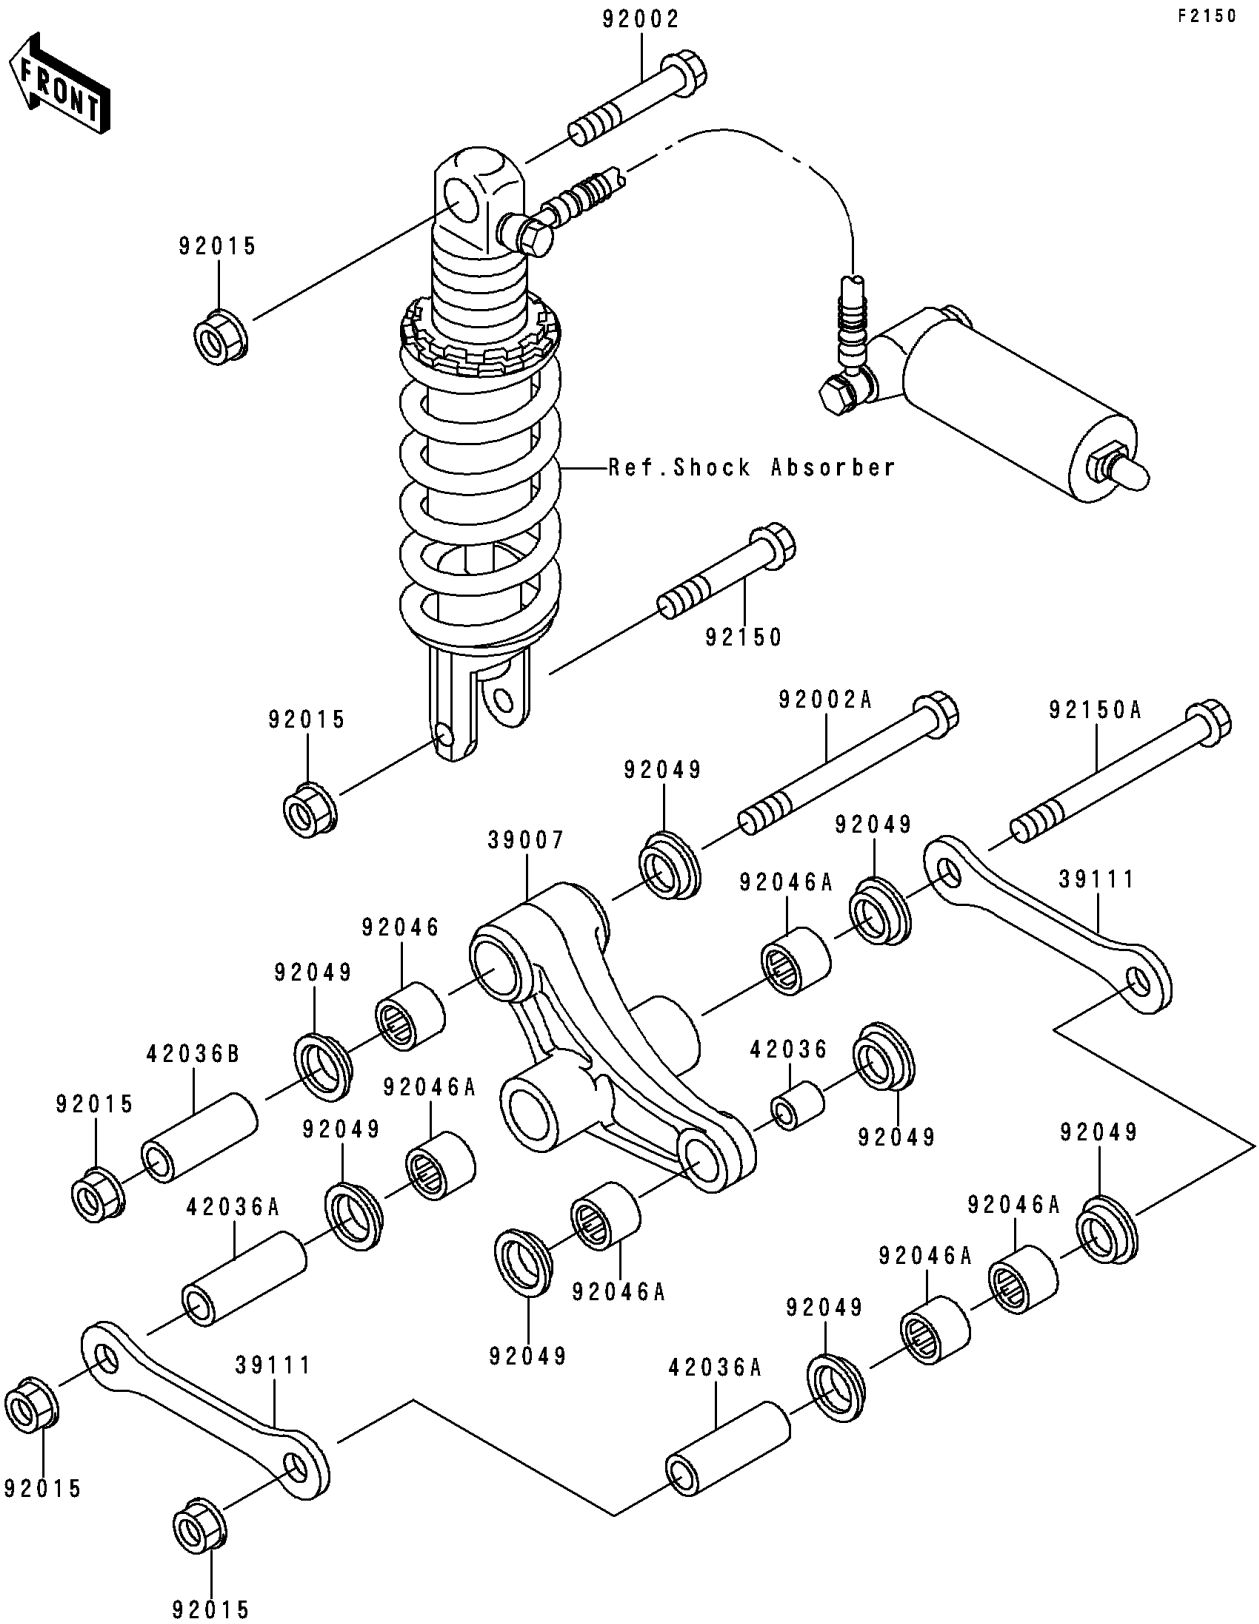

1997 NINJA® ZX™-9R PARTS DIAGRAM

Rear Suspension

F2150

1997 NINJA® ZX™-9R PARTS LIST

Rear Suspension

ITEM NAME	PART NUMBER	QUANTITY
ARM-SUSP,UNI TRAK (Ref # 39007)	39007-1244	1
ROD-TIE,SUSPENSION (Ref # 39111)	39111-1147	1
SLEEVE,ARM,RR (Ref # 42036)	42036-1077	1
SLEEVE,12.1X20X88 (Ref # 42036A)	42036-1250	1
SLEEVE,12.1X20X44.5 (Ref # 42036B)	42036-1288	1
BOLT,12X55 (Ref # 92002)	92002-1130	1
BOLT,12X85 (Ref # 92002A)	92002-1255	1
NUT,FLANGED,12MM (Ref # 92015)	92015-1433	1
BEARING-NEEDLE,BM202726 (Ref # 92046)	92046-1110	1
BEARING-NEEDLE,BM202715 (Ref # 92046A)	92046-1112	1
SEAL-OIL,ARM,CNT (Ref # 92049)	92049-1109	1
BOLT,FLANGED,12X63 (Ref # 92150)	92150-1258	1
BOLT,FLANGED,12X112 (Ref # 92150A)	92150-1259	1