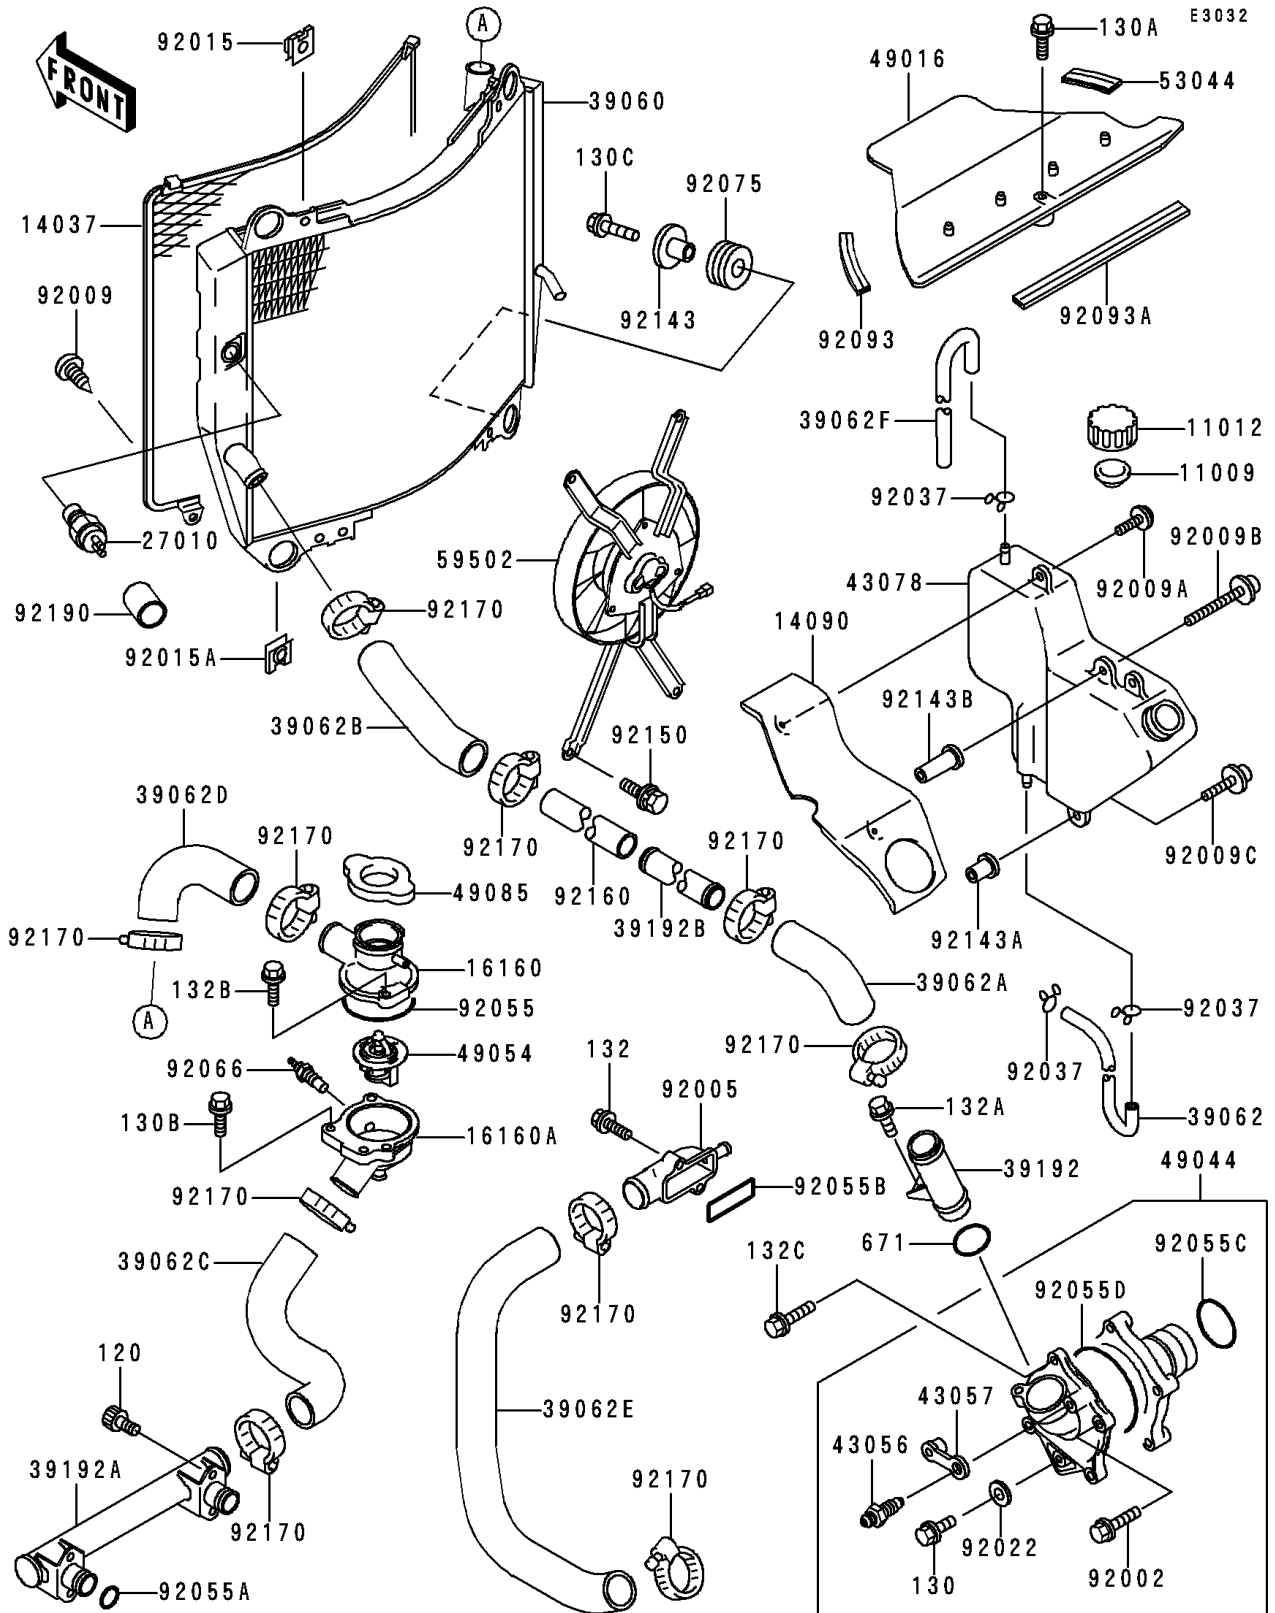

1997 NINJA® ZX™-9R PARTS DIAGRAM

Radiator