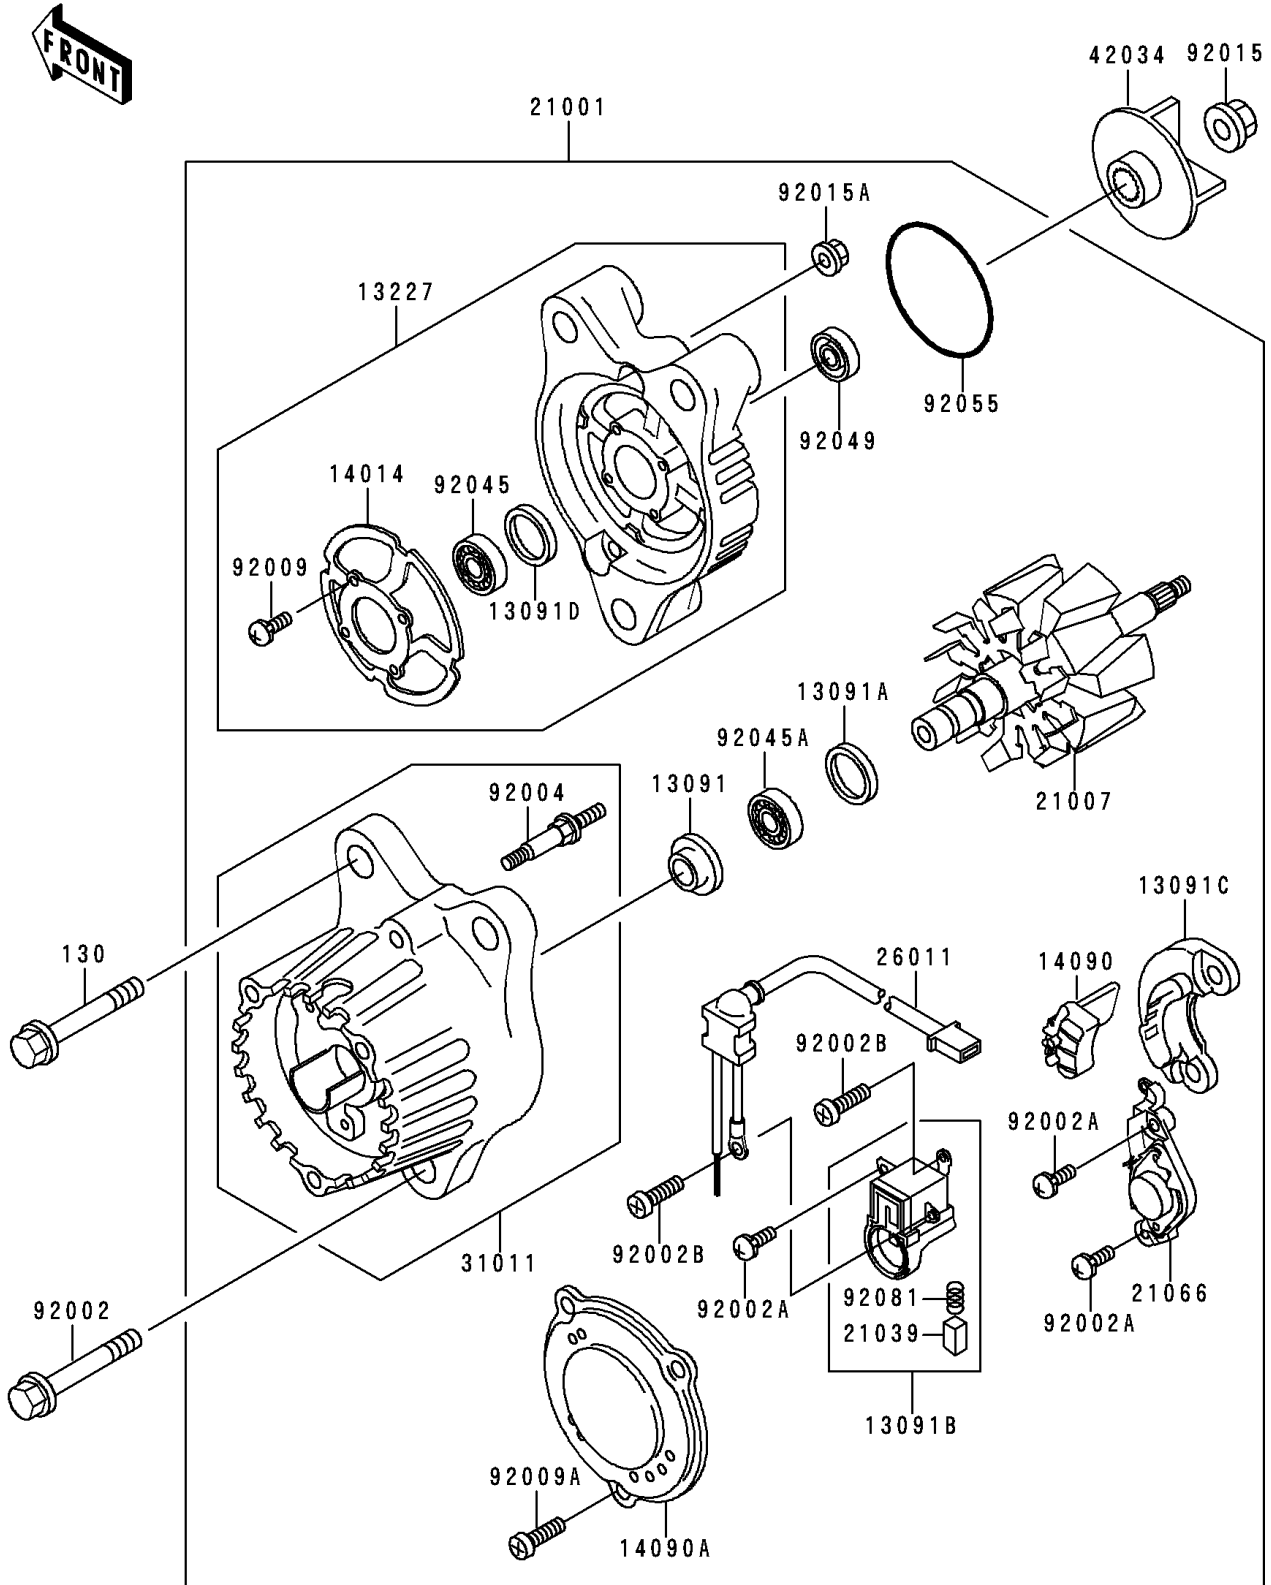

1997 NINJA® ZX™-9R PARTS DIAGRAM

Generator

E1810

1997 NINJA® ZX™-9R PARTS LIST

Generator

ITEM NAME	PART NUMBER	QUANTITY
BOLT-FLANGED (Ref # 130)	130Z0870	1
HOLDER,COVER (Ref # 13091)	13091-1327	1
HOLDER,BEARING (Ref # 13091A)	13091-1328	1
HOLDER,BRUSH (Ref # 13091B)	13091-1465	1
RECTIFIER (Ref # 13091C)	13091-1466	1
HOLDER,BEARING (Ref # 13091D)	13091-1748	1
HOUSING,GENERATOR (Ref # 13227)	13227-1106	1
PLATE-POSITION (Ref # 14014)	14014-1105	1
COVER,RECTIFIER (Ref # 14090)	14090-1113	1
COVER,GENERATOR (Ref # 14090A)	14090-1114	1
GENERATOR (Ref # 21001)	21001-1115	1
ROTOR,GENERATOR (Ref # 21007)	21007-1229	1
BRUSH,CARBON (Ref # 21039)	21039-1052	1
REGULATOR-VOLTAGE (Ref # 21066)	21066-1076	1
WIRE-LEAD,GENERATOR (Ref # 26011)	26011-1497	1
FRAME,GENERATOR (Ref # 31011)	31011-1067	1
COUPLING (Ref # 42034)	42034-1056	1
BOLT,8X63 (Ref # 92002)	92002-1215	1
SCREW,5X17.5 (Ref # 92002A)	92002-1380	1
BOLT,6X105 (Ref # 92002B)	92002-1585	1
STUD (Ref # 92004)	92004-1196	1
SCREW (Ref # 92009)	92009-1645	1
SCREW (Ref # 92009A)	92009-1646	1
NUT,10MM (Ref # 92015)	92015-1850	1
NUT (Ref # 92015A)	92015-1851	1
BEARING-BALL,#6003 (Ref # 92045)	92045-1248	1
BEARING-BALL,#6002NC (Ref # 92045A)	92045-1249	1
SEAL-OIL (Ref # 92049)	92049-1390	1
RING-O (Ref # 92055)	92055-1496	1

1997 NINJA® ZX™-9R PARTS LIST

Generator

ITEM NAME	PART NUMBER	QUANTITY
SPRING,BRUSH (Ref # 92081)	92081-1759	1