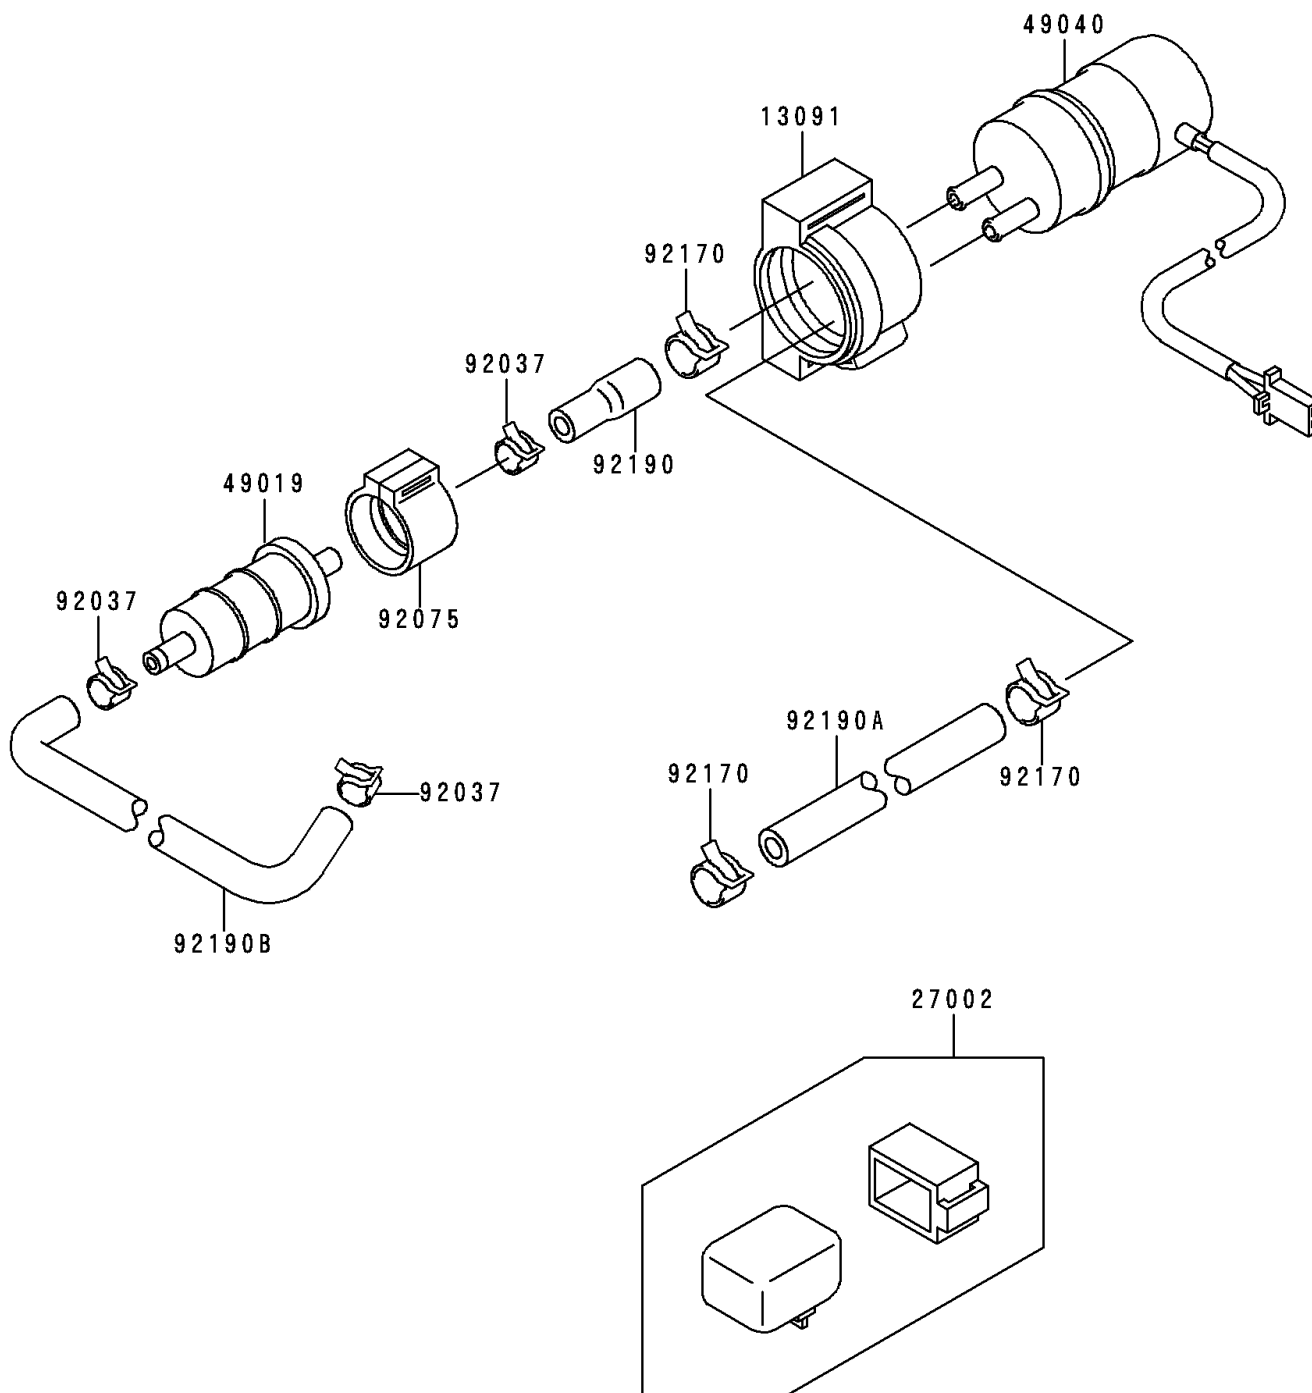

1997 NINJA® ZX™-9R PARTS DIAGRAM

Fuel Pump

E1520

1997 NINJA® ZX™-9R PARTS LIST

Fuel Pump

ITEM NAME	PART NUMBER	QUANTITY
HOLDER,FUEL PUMP (Ref # 13091)	13091-1738	1
RELAY-ASSY (Ref # 27002)	27002-1065	1
FILTER-FUEL (Ref # 49019)	49019-1055	1
PUMP-FUEL (Ref # 49040)	49040-1061	1
CLAMP (Ref # 92037)	92037-1181	1
DAMPER,FUEL FILTER (Ref # 92075)	92075-1853	1
CLAMP (Ref # 92170)	92170-1118	1
TUBE (Ref # 92190)	92190-1153	1
TUBE,CARBURETOR-PUMP (Ref # 92190A)	92190-1545	1
TUBE,TAP-FILTER (Ref # 92190B)	92190-1563	1