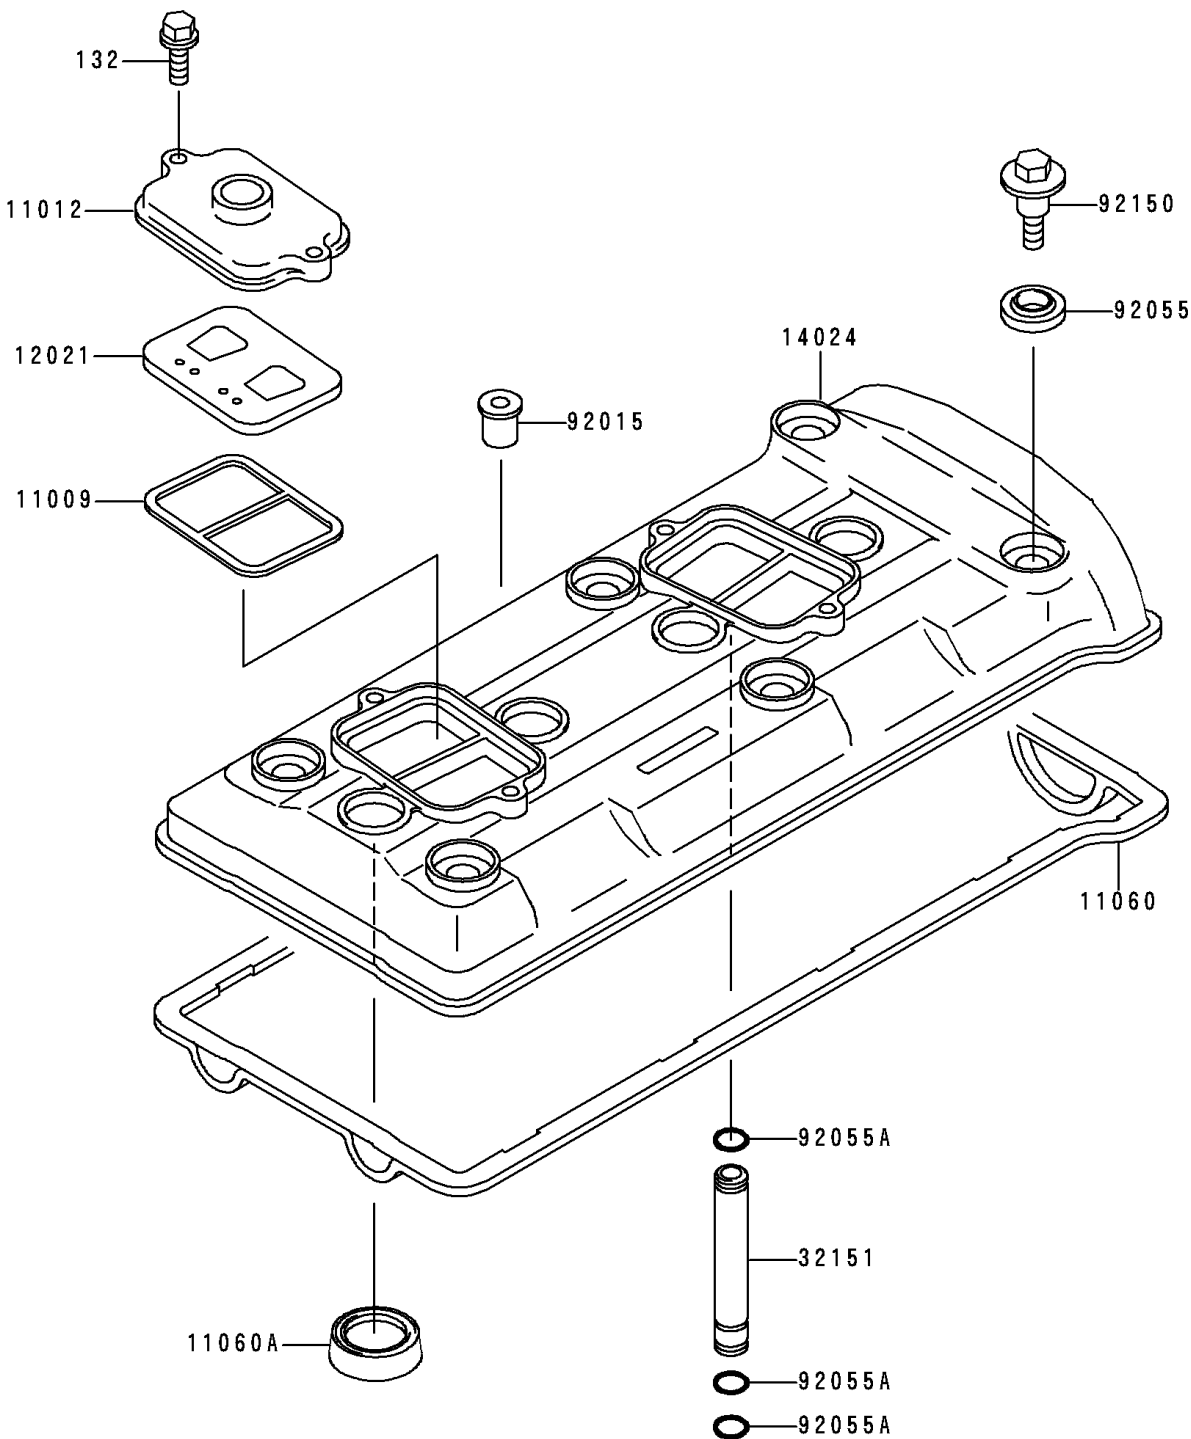

## 1997 NINJA® ZX™-9R PARTS DIAGRAM

Cylinder Head Cover

E1112

## 1997 NINJA® ZX™-9R PARTS LIST

Cylinder Head Cover

ITEM NAME	PART NUMBER	QUANTITY
BOLT-FLANGED-SMALL (Ref # 132)	132G0620	1
GASKET, REED VALVE (Ref # 11009)	11009-1857	1
CAP, REED VALVE (Ref # 11012)	11012-1758	1
GASKET, HEAD COVER (Ref # 11060)	11060-1076	1
GASKET, PLUG (Ref # 11060A)	11060-1077	1
VALVE-ASSY-REED (Ref # 12021)	12021-1053	1
COVER, HEAD (Ref # 14024)	14024-1996	1
PIPE (Ref # 32151)	32151-1608	1
NUT (Ref # 92015)	92015-1700	1
RING-O, HEAD COVER BOLT (Ref # 92055)	92055-1352	1
RING-O, 9X1.5 (Ref # 92055A)	92055-1509	1
BOLT, HEAD COVER (Ref # 92150)	92150-1447	1