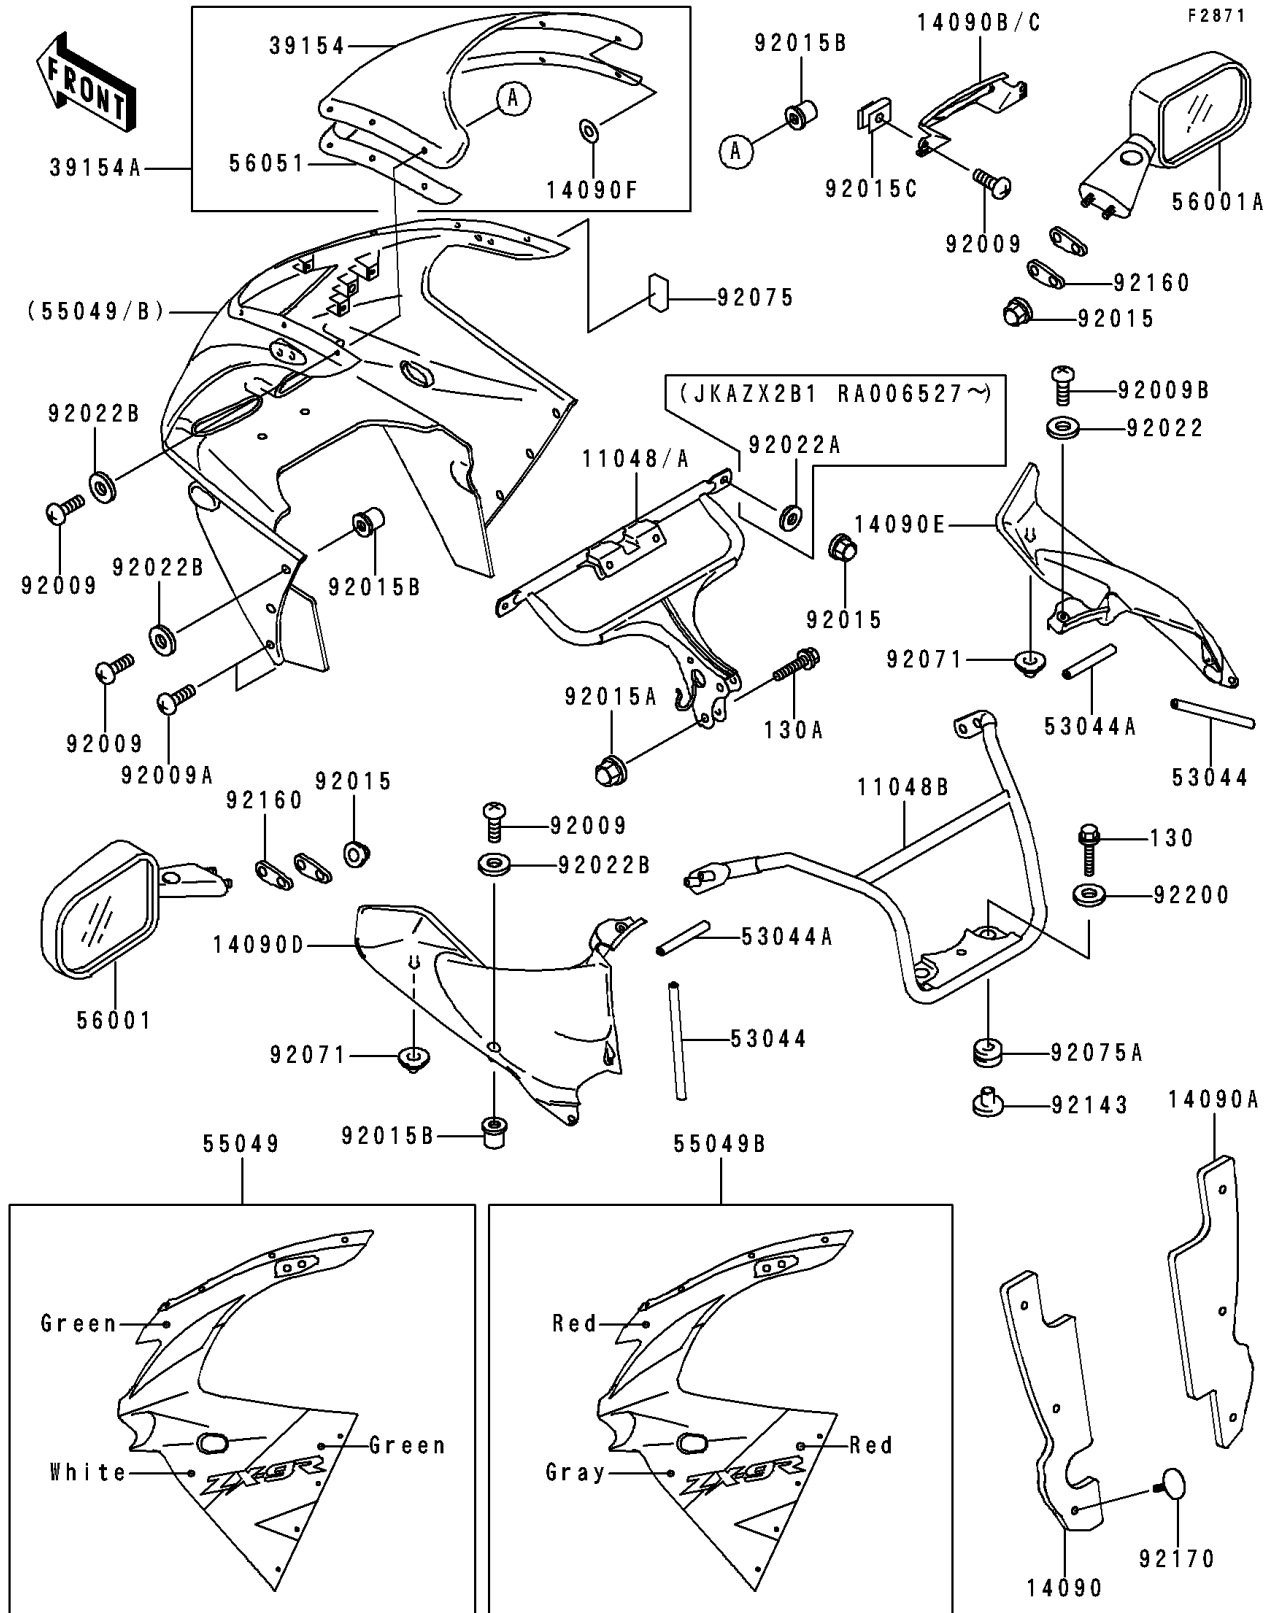

1994 NINJA® ZX™-9R PARTS DIAGRAM

Cowling(ZX900-B1)

1994 NINJA® ZX™-9R PARTS LIST

Cowling(ZX900-B1)

ITEM NAME	PART NUMBER	QUANTITY
BRACKET,UPP COWLING (Ref # 11048)	11048-1789	1
BRACKET,UPP COWLING (Ref # 11048A)	11048-1847	1
BRACKET,MIRROR (Ref # 11048B)	11048-1961	1
COVER,HEAT GUARD,LH (Ref # 14090)	14090-1385	1
COVER,HEAT GUARD,RH (Ref # 14090A)	14090-1386	1
COVER,POSITION LAMP,C.W.RED (Ref # 14090B)	14090-1404-H3	1
COVER,POSITION LAMP,L.GREEN (Ref # 14090C)	14090-1404-7F	1
COVER,INNER COWLING,LH,GRAY (Ref # 14090D)	14090-1499-11	1
COVER,INNER COWLING,RH,GRAY (Ref # 14090E)	14090-1500-11	1
COVER (Ref # 14090F)	14090-1505	1
WINDSHIELD (Ref # 39154)	39154-1124	1
WINDSHIELD (Ref # 39154A)	39154-5005	1
TRIM (Ref # 53044)	53044-1137	1
TRIM,L=75 (Ref # 53044A)	53044-1279	1
COWLING.,UPP,GREEN/WHITE (Ref # 55049)	55049-5290-CK	1
COWLING.,UPP,GRAY/RED (Ref # 55049B)	55049-5296-92	1
MIRROR-ASSY,LH,BLACK (Ref # 56001)	56001-1441-10	1
MIRROR-ASSY,RH,BLACK (Ref # 56001A)	56001-1442-10	1
MARK,WINDSHIELD (Ref # 56051)	56051-1115	1
SCREW,5X16 (Ref # 92009)	92009-1654	1
SCREW,5X20 (Ref # 92009A)	92009-1656	1
SCREW,6X14 (Ref # 92009B)	92009-1662	1
NUT,CAP,6MM,BLACK (Ref # 92015)	92015-1170	1
NUT,CAP,8MM,BLACK (Ref # 92015A)	92015-1174	1
NUT,WELL,5MM (Ref # 92015B)	92015-1757	1
NUT,5MM (Ref # 92015C)	92015-1798	1
WASHER,6.5X16X1 (Ref # 92022)	92022-1143	1
WASHER,7X16X1.2 (Ref # 92022A)	92022-1344	1
WASHER,NYLON,5.3X11.5X1.5 (Ref # 92022B)	92022-1521	1

1994 NINJA® ZX™-9R PARTS LIST

Cowling(ZX900-B1)

ITEM NAME	PART NUMBER	QUANTITY
GROMMET (Ref # 92071)	92071-1222	1
DAMPER (Ref # 92075)	92075-1902	1
BOLT-FLANGED,6X30,BLACK (Ref # 130)	130J0630	1
BOLT-FLANGED,8X30 (Ref # 130A)	130J0830	1
DAMPER (Ref # 92075A)	92075-209	1
COLLAR (Ref # 92143)	92143-1515	1
DAMPER,MIRROR (Ref # 92160)	92160-1089	1
CLAMP (Ref # 92170)	92170-1442	1
WASHER,6.5X22X1.6 (Ref # 92200)	92200-1087	1