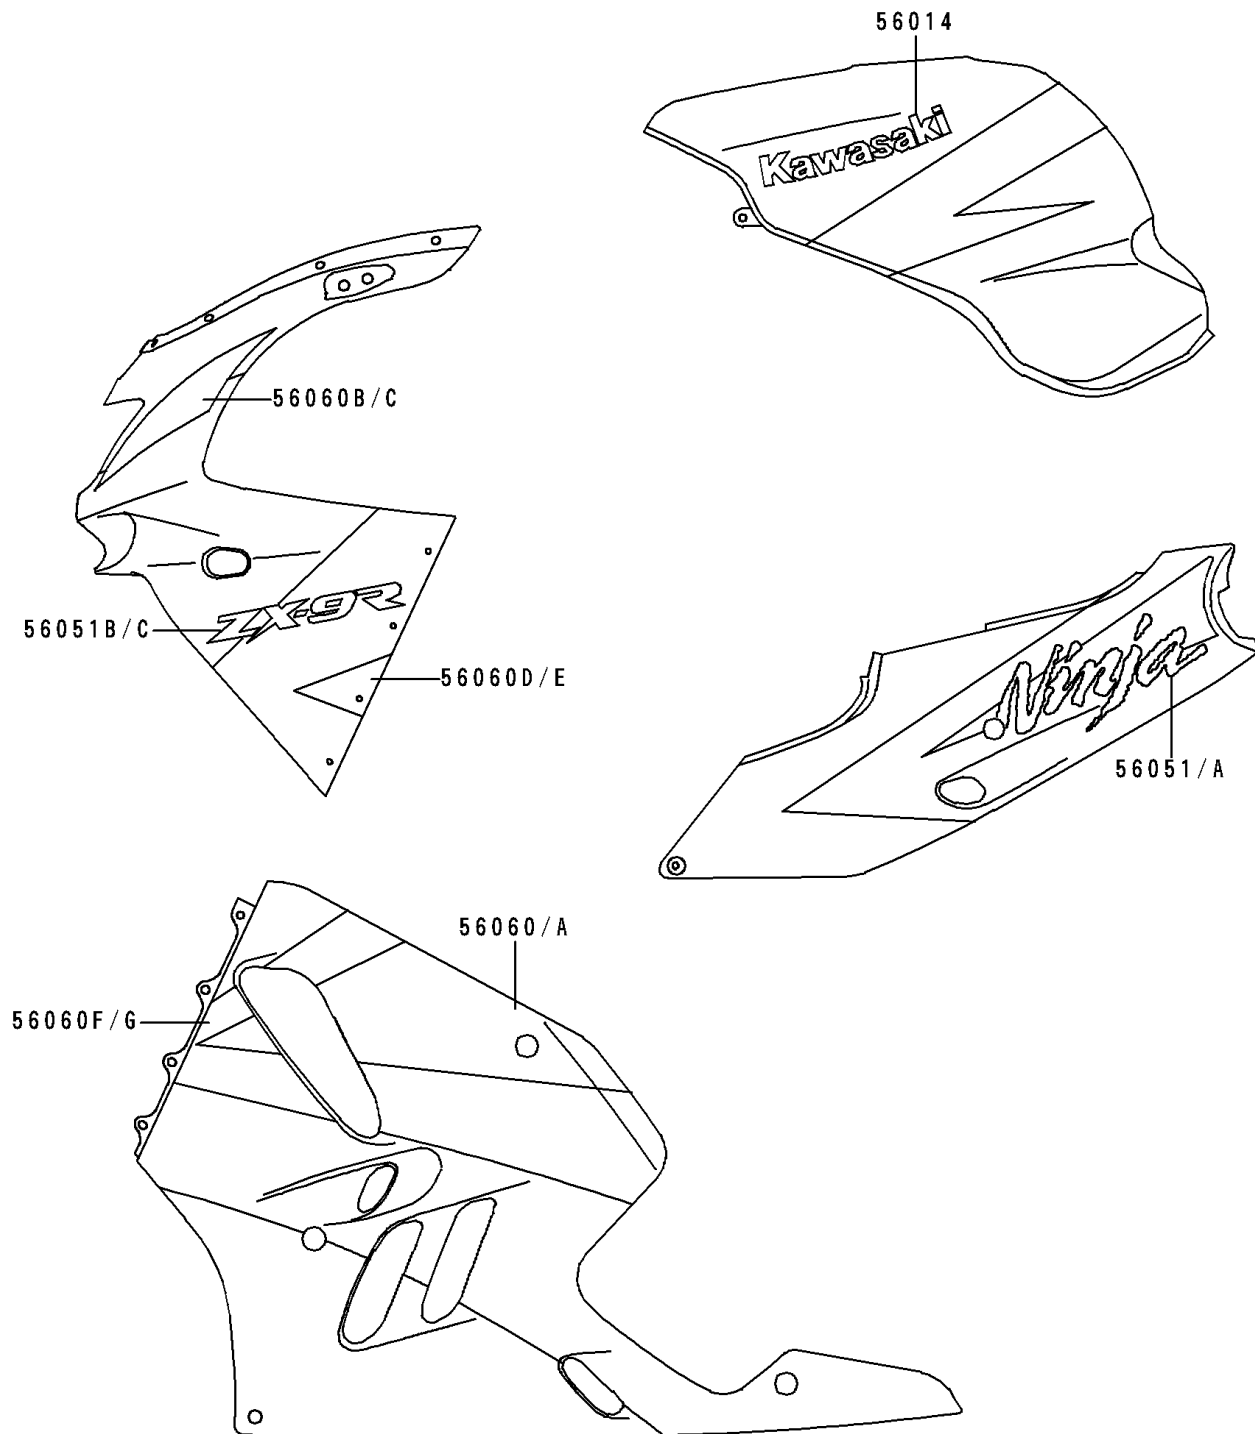

1994 NINJA® ZX™-9R PARTS DIAGRAM

Decals(Ebony/Gray/Red)(ZX900-B1)

F2861

1994 NINJA® ZX™-9R PARTS LIST

Decals(Ebony/Gray/Red)(ZX900-B1)

ITEM NAME	PART NUMBER	QUANTITY
EMBLEM,FUEL TANK,KAWASAKI (Ref # 56014)	56014-1301	1
MARK,SIDE COVER,LH,NINJA (Ref # 56051)	56051-1105	1
MARK,SIDE COVER,RH,NINJA (Ref # 56051A)	56051-1106	1
MARK,UPP COWLING,LH,ZX-9R (Ref # 56051B)	56051-1111	1
MARK,UPP COWLING,RH,ZX-9R (Ref # 56051C)	56051-1112	1
PATTERN,LWR COWLING,RR,LH (Ref # 56060)	56060-1958	1
PATTERN,LWR COWLING,RR,RH (Ref # 56060A)	56060-1960	1
PATTERN,UPP COWLING,LH (Ref # 56060B)	56060-1961	1
PATTERN,UPP COWLING,RH (Ref # 56060C)	56060-1962	1
PATTERN,UPP COWLING,LWR,LH (Ref # 56060D)	56060-1963	1
PATTERN,UPP COWLING,LWR,RH (Ref # 56060E)	56060-1964	1
PATTERN,LWR COWLING,FR,LH (Ref # 56060F)	56060-1965	1
PATTERN,LWR COWLING,FR,RH (Ref # 56060G)	56060-1966	1