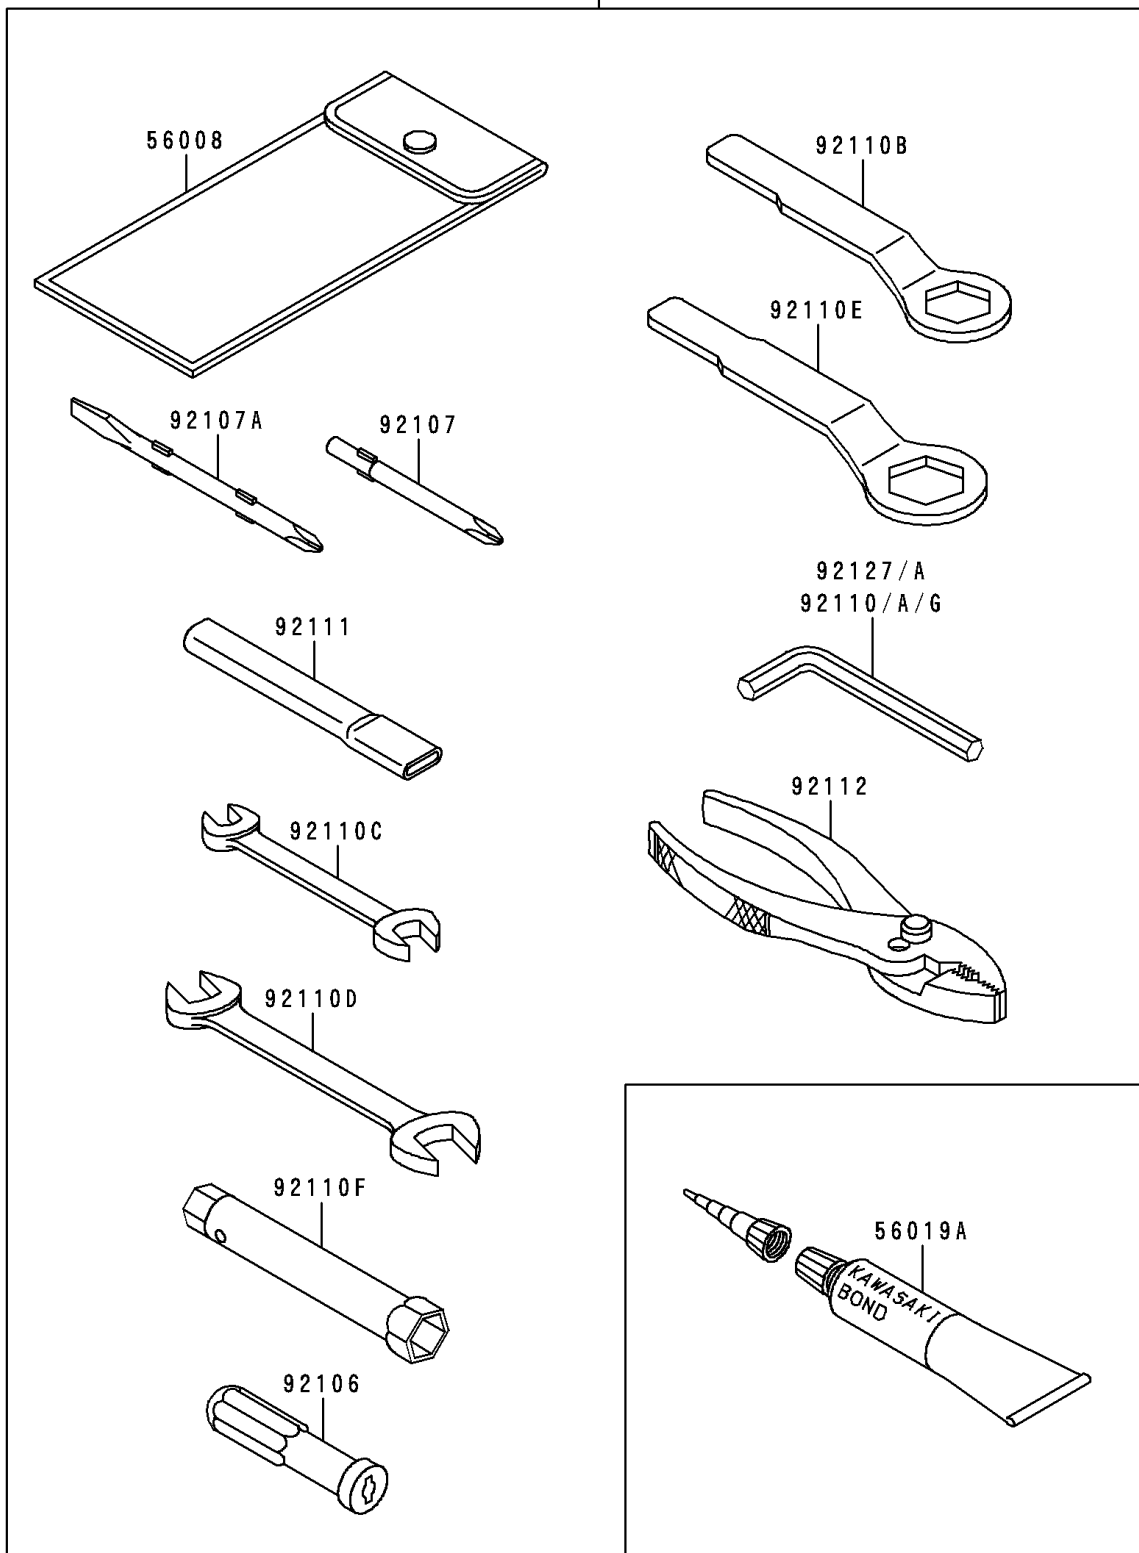

1994 NINJA® ZX™-9R PARTS DIAGRAM

Owner's Tools

56007

F2810

1994 NINJA® ZX™-9R PARTS LIST

Owner's Tools

ITEM NAME	PART NUMBER	QUANTITY
TOOL-KIT (Ref # 56007)	56007-1387	1
BAG,TOOL (Ref # 56008)	56008-1075	1
THREE BOND TB1211,HT/RS,WHITE (Ref # 56019A)	56019-120	1
GRIP-SCREW DRIVER (Ref # 92106)	92106-1001	1
TOOL-DRIVER,#3PHILLIPS (Ref # 92107)	92107-005	1
TOOL-DRIVER,#2PHILLIPS&SLOT (Ref # 92107A)	92107-1051	1
TOOL-WRENCH,ALLEN,5MM (Ref # 92110)	92110-1015	1
TOOL-WRENCH,ALLEN,3MM (Ref # 92110A)	92110-1140	1
TOOL-WRENCH,BOX END,27MM (Ref # 92110B)	92110-1147	1
TOOL-WRENCH,OPEN END,10X12 (Ref # 92110C)	92110-1152	1
TOOL-WRENCH,OPEN END,14X17 (Ref # 92110D)	92110-1153	1
TOOL-WRENCH,BOX END,32MM (Ref # 92110E)	92110-1161	1
TOOL-WRENCH,BOX,10X12 (Ref # 92110F)	92110-1171	1
TOOL-WRENCH,ALLEN,4MM (Ref # 92110G)	92110-3703	1
TOOL-BAR,BOX END WRENCH (Ref # 92111)	92111-1052	1
TOOL-PLIERS (Ref # 92112)	92112-003	1
TOOL-WRENCH,ALLEN,8MM (Ref # 92127)	92127-002	1
TOOL-WRENCH,ALLEN,6MM (Ref # 92127A)	92127-003	1