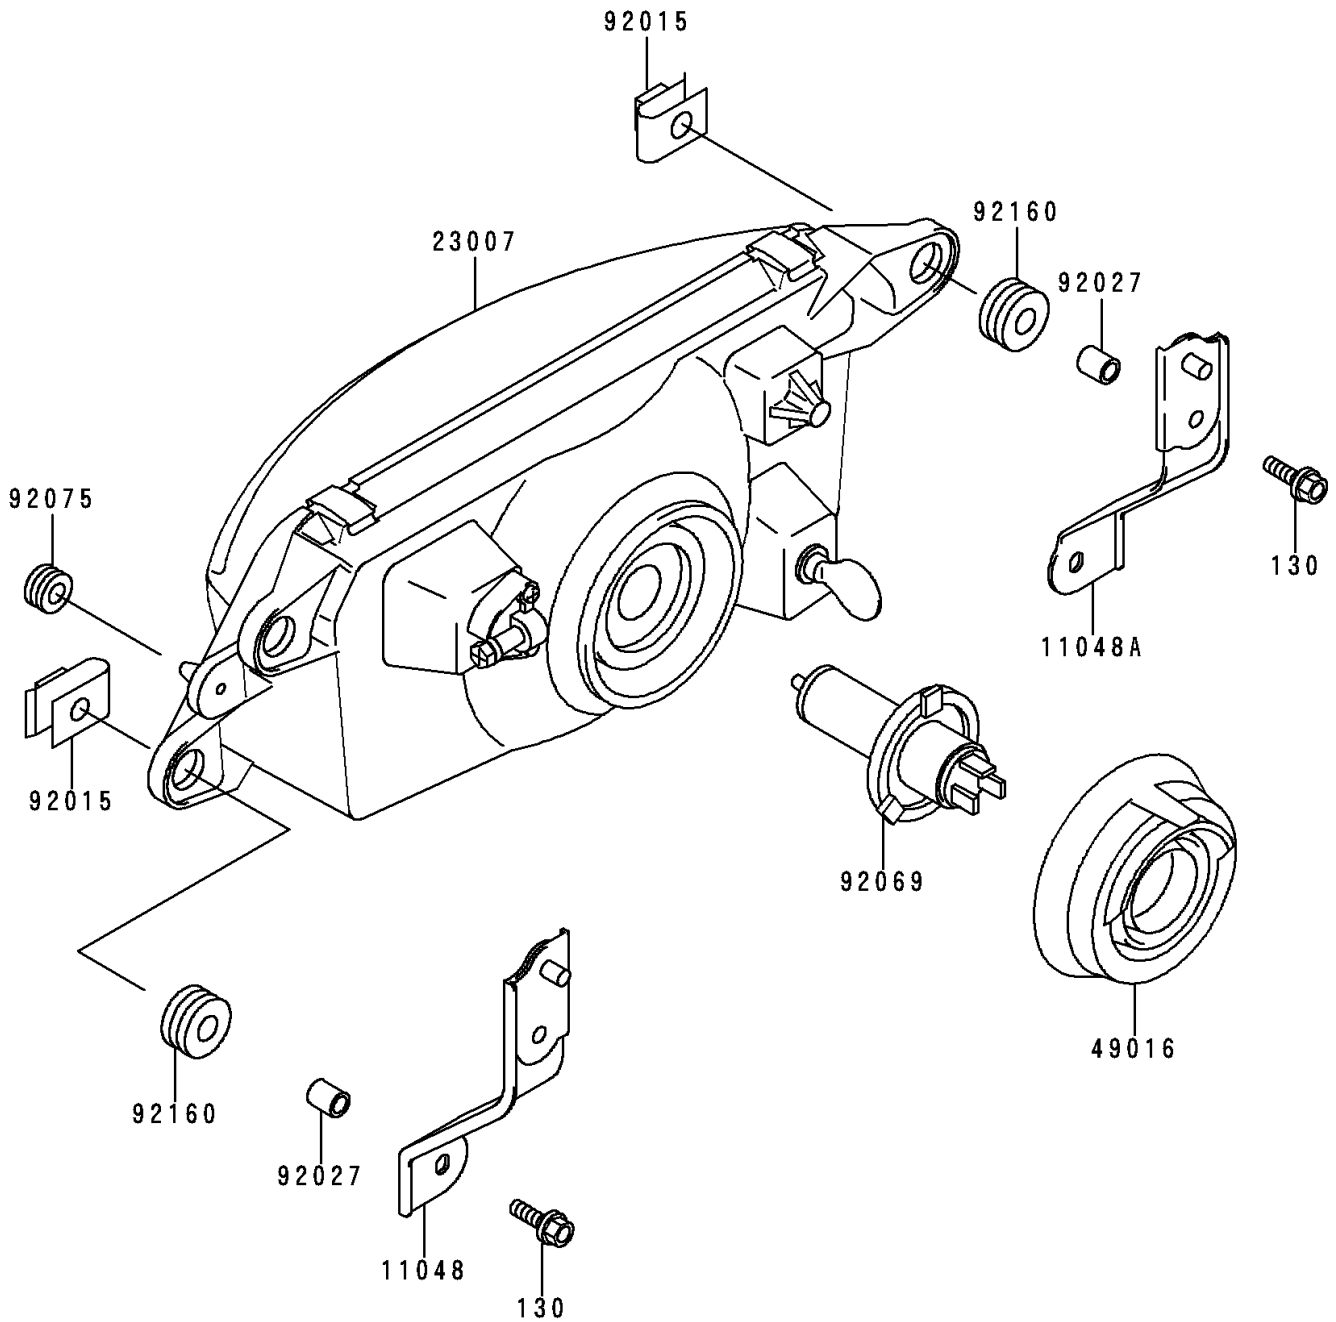

1994 NINJA® ZX™-9R PARTS DIAGRAM

Headlight(s)

F 27 10

1994 NINJA® ZX™-9R PARTS LIST

Headlight(s)

ITEM NAME	PART NUMBER	QUANTITY
BOLT-FLANGED,6X25 (Ref # 130)	130J0625	1
BRACKET,HEAD LAMP,LH (Ref # 11048)	11048-1785	1
BRACKET,HEAD LAMP,RH (Ref # 11048A)	11048-1786	1
LENS-COMP,HEAD LAMP (Ref # 23007)	23007-1312	1
COVER-SEAL,HEAD LAMP (Ref # 49016)	49016-1135	1
NUT,6MM (Ref # 92015)	92015-1094	1
COLLAR,6.8X10X12 (Ref # 92027)	92027-162	1
BULB,12V 60/55W,H4 (Ref # 92069)	92069-1002	1
DAMPER (Ref # 92075)	92075-1912	1
DAMPER (Ref # 92160)	92160-1162	1