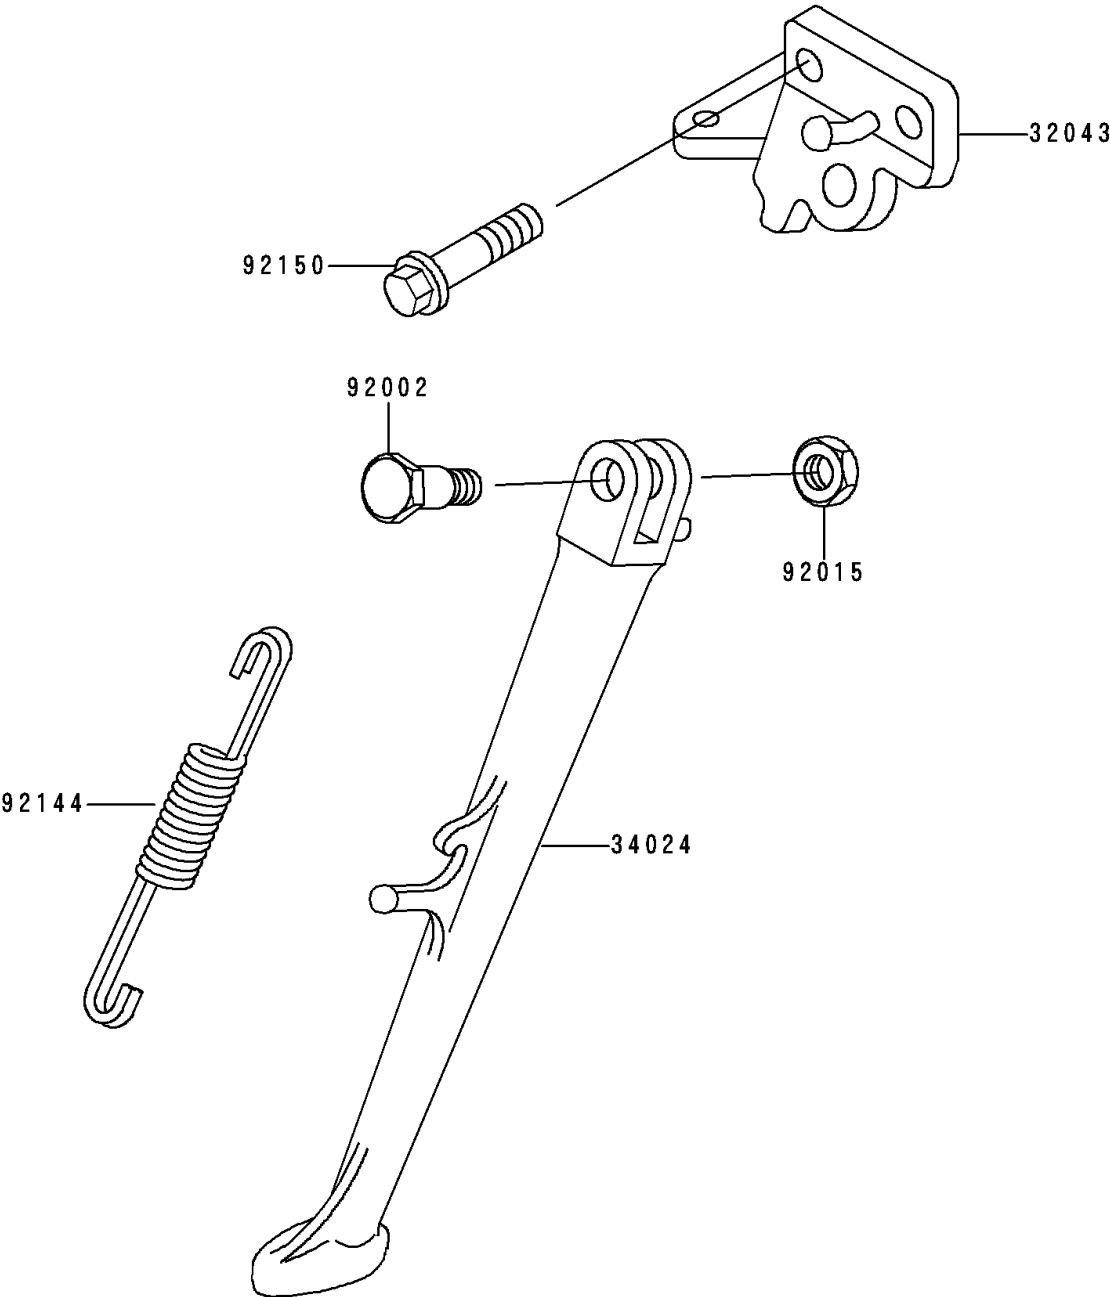

## 1994 NINJA® ZX™-9R PARTS DIAGRAM

Stand(s)

F 2 1 9 0

## 1994 NINJA® ZX™-9R PARTS LIST

Stand(s)

ITEM NAME	PART NUMBER	QUANTITY
BRACKET-STAND,SIDE (Ref # 32043)	32043-1342	1
STAND-SIDE (Ref # 34024)	34024-1276	1
BOLT,SIDE STAND (Ref # 92002)	92002-1813	1
NUT,LOCK,10MM,BLACK (Ref # 92015)	92015-1188	1
SPRING,SIDE STAND (Ref # 92144)	92144-1127	1
BOLT,FLANGED,10X35 (Ref # 92150)	92150-1353	1