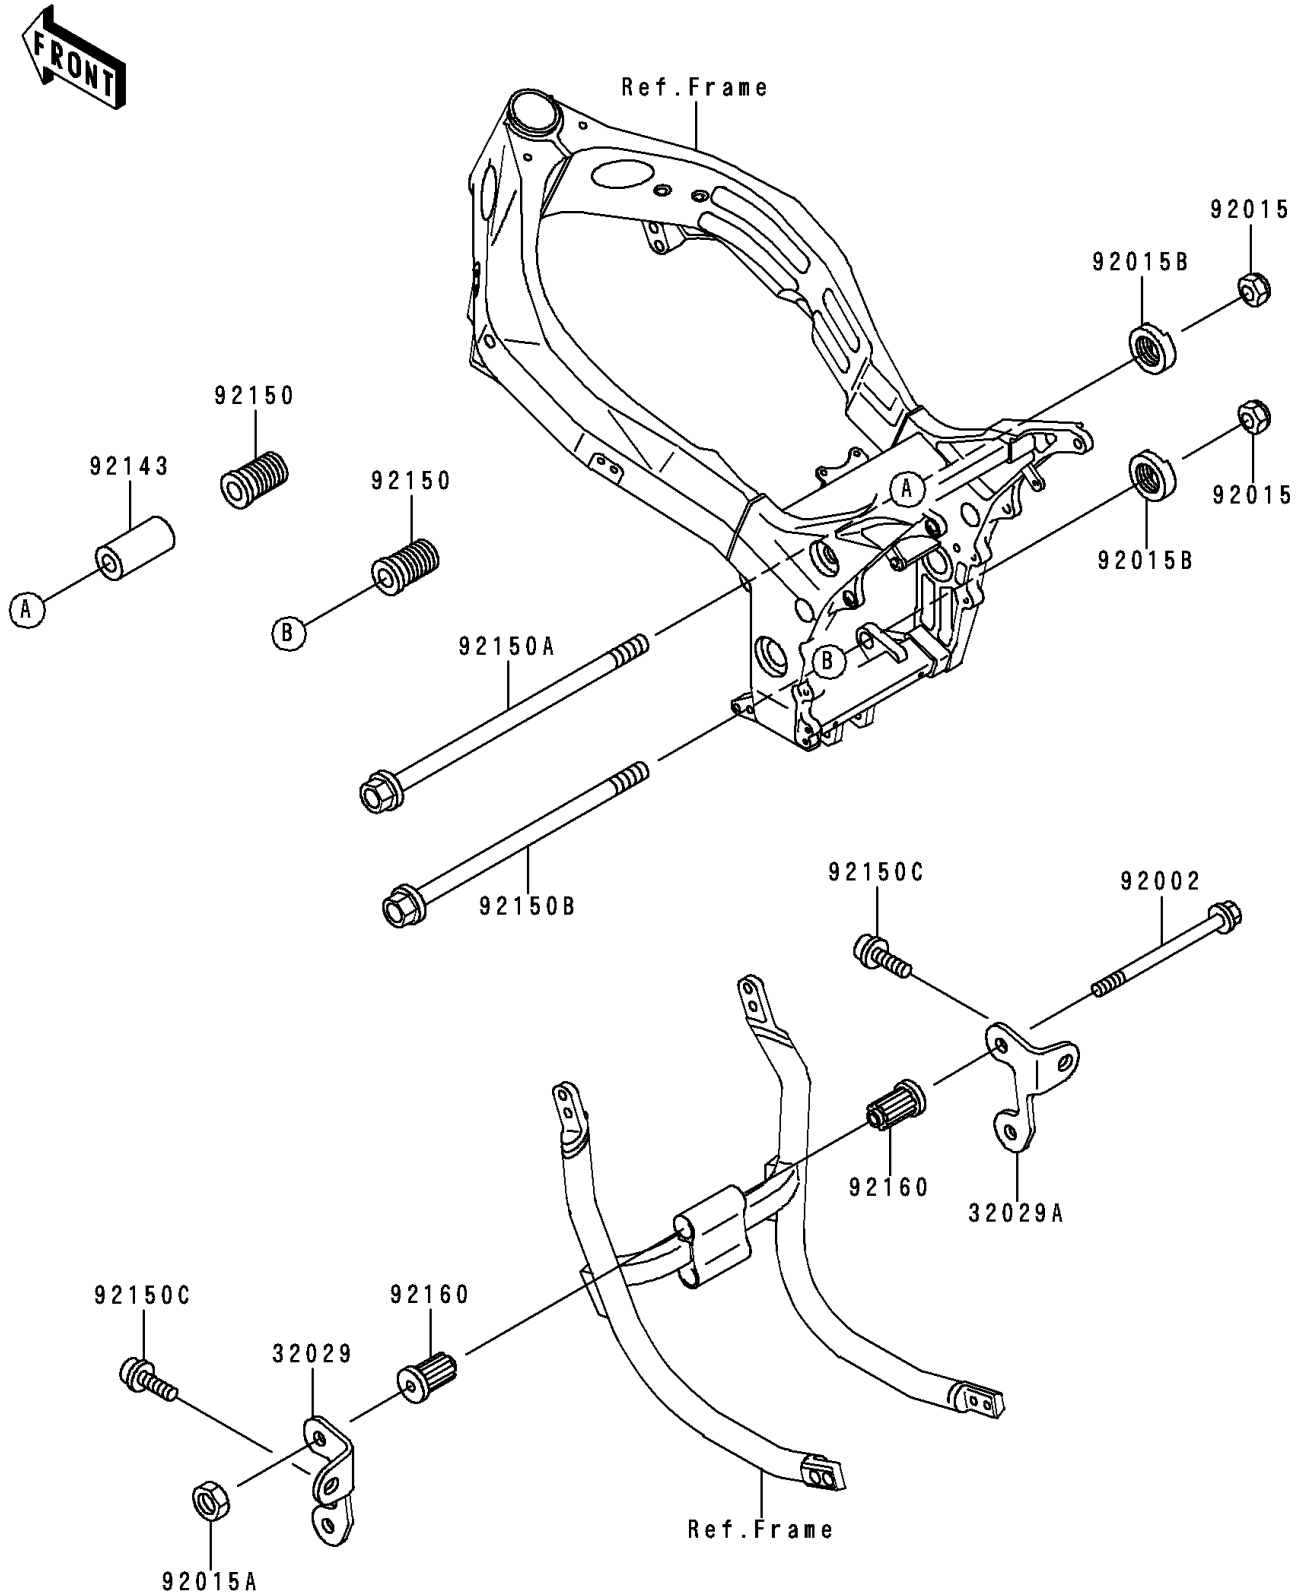

## 1994 NINJA® ZX™-9R PARTS DIAGRAM

Frame Fittings

F2131

## 1994 NINJA® ZX™-9R PARTS LIST

### Frame Fittings

ITEM NAME	PART NUMBER	QUANTITY
BRACKET-ENGINE,FR,LH (Ref # 32029)	32029-1929	1
BRACKET-ENGINE,FR,RH (Ref # 32029A)	32029-1930	1
BOLT,FLANGED,10X130 (Ref # 92002)	92002-1087	1
NUT,LOCK,12MM,BLACK (Ref # 92015)	92015-1190	1
NUT,LOCK,10MM (Ref # 92015A)	92015-1429	1
NUT,ENGINE MOUNT,22MM (Ref # 92015B)	92015-1846	1
COLLAR,12.5X26X51 (Ref # 92143)	92143-1482	1
BOLT,ENGINE MOUNT,22X38 (Ref # 92150)	92150-1471	1
BOLT,FLANGED,12X243 (Ref # 92150A)	92150-1472	1
BOLT,FLANGED,12X221 (Ref # 92150B)	92150-1473	1
BOLT,SOCKET,10X25 (Ref # 92150C)	92150-1762	1
DAMPER,ENGINE MOUNT (Ref # 92160)	92160-1483	1