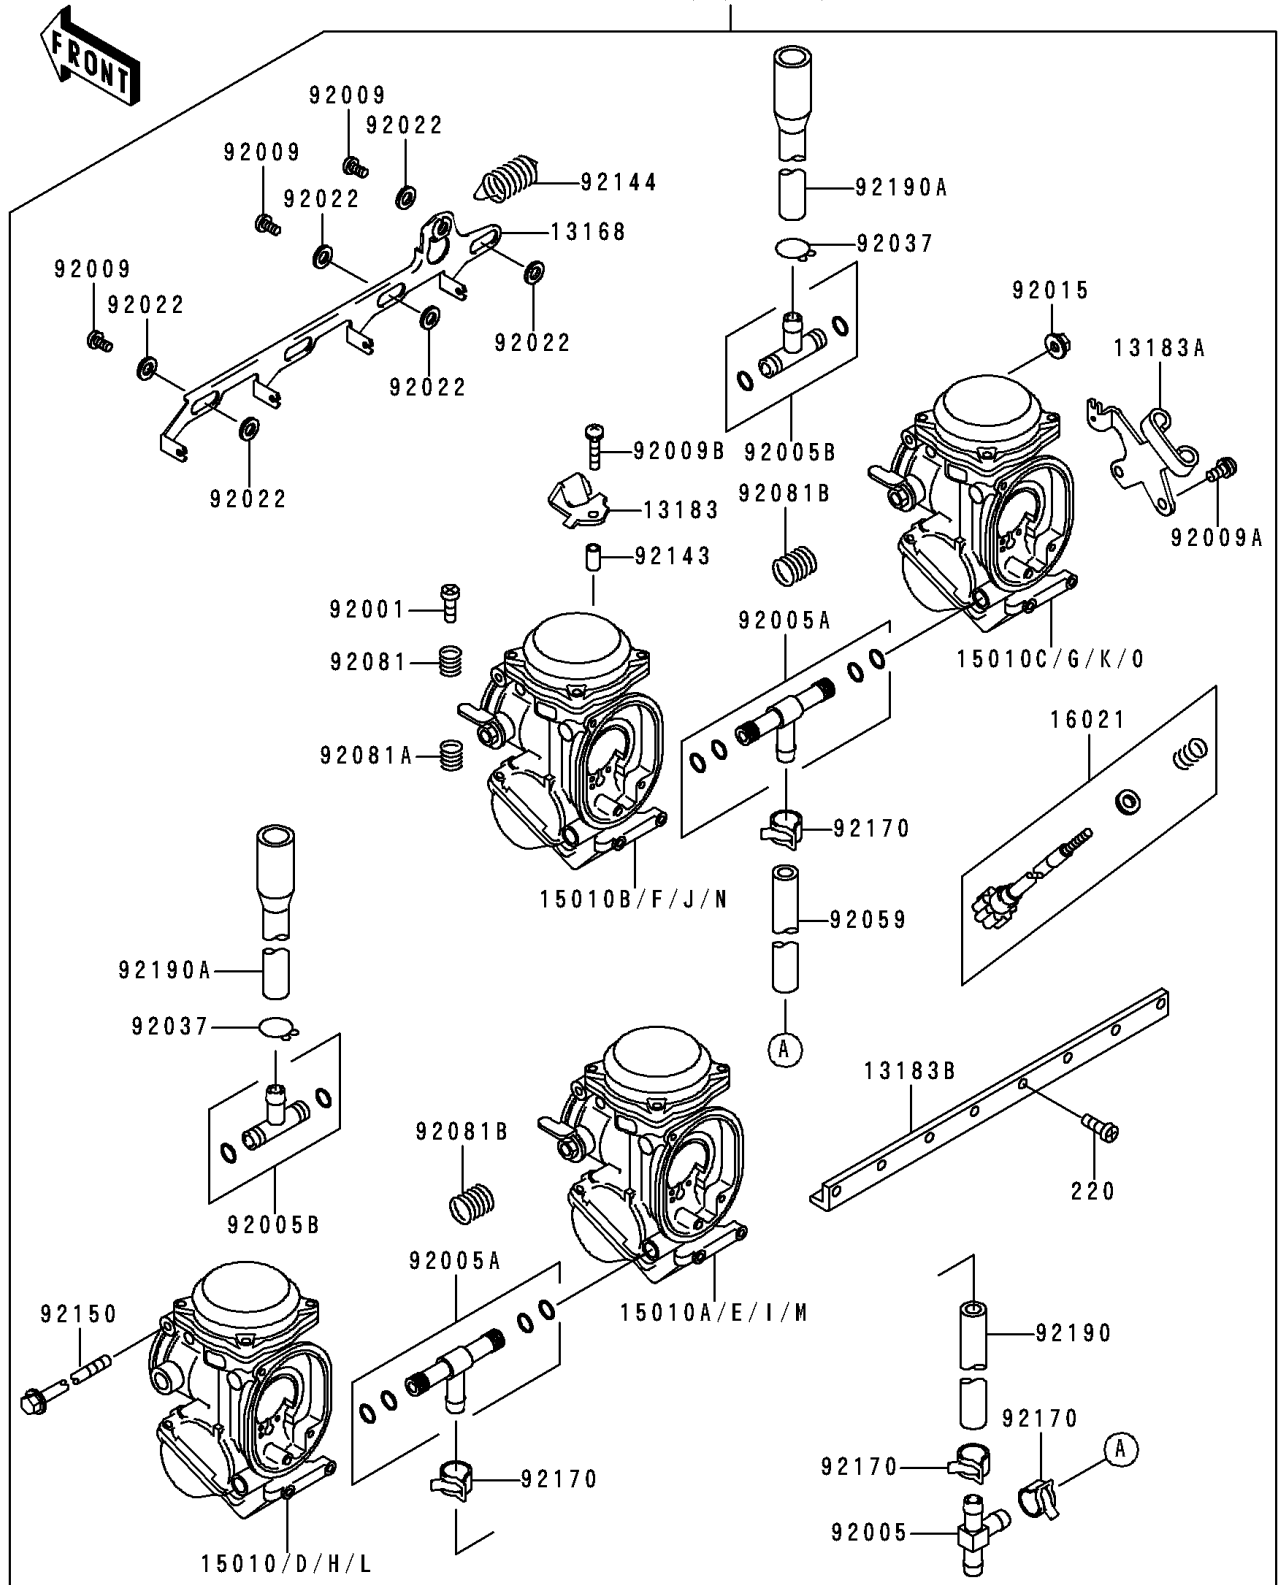

1994 NINJA® ZX™-9R PARTS DIAGRAM

Carburetor

15001/A/15003/A

E1611

1994 NINJA® ZX™-9R PARTS LIST

Carburetor

ITEM NAME	PART NUMBER	QUANTITY
LEVER,STARTER (Ref # 13168)	13168-1483	1
PLATE,STARTER CABLE (Ref # 13183)	13183-1592	1
PLATE,THROTTLE CABLE (Ref # 13183A)	13183-1610	1
PLATE,CARBURETOR,LWR (Ref # 13183B)	13183-1727	1
SCREW-PAN-CROS,5X14 (Ref # 220)	220D0514	1
SCREW-THROTTLE STOP (Ref # 16021)	16021-1181	1
BOLT,THROTTLE ADJUST (Ref # 92001)	92001-1998	1
FITTING,T-TYPE (Ref # 92005)	92005-1272	1
FITTING (Ref # 92005A)	92005-1294	1
FITTING (Ref # 92005B)	92005-1306	1
SCREW (Ref # 92009)	92009-1262	1
SCREW (Ref # 92009A)	92009-1597	1
SCREW,4X18 (Ref # 92009B)	92009-1632	1
NUT,FLANGED,5MM (Ref # 92015)	92015-1259	1
WASHER,6.1X11X0.8,POLYACETAL (Ref # 92022)	92022-1199	1
CLAMP,TUBE (Ref # 92037)	92037-1531	1
TUBE,FUEL,7.3X12.5X200 (Ref # 92059)	92059-1029	1
SPRING,THROTTLE ADJUST UPP (Ref # 92081)	92081-1620	1
SPRING,THROTTLE ADJUST LWR (Ref # 92081A)	92081-1621	1
SPRING,THROTTLE ADJUST CNT (Ref # 92081B)	92081-1622	1
COLLAR,4X5.2X9.6 (Ref # 92143)	92143-1265	1
SPRING,STARTER LEVER (Ref # 92144)	92144-1547	1
BOLT,5X305 (Ref # 92150)	92150-1211	1
CLAMP,TUBE (Ref # 92170)	92170-1051	1
TUBE,7.3X12.5X80 (Ref # 92190)	92190-1053	1
TUBE,L=100 (Ref # 92190A)	92190-1567	1
CARBURETOR-ASSY (Ref # 15001)	15001-1894	1
CARBURETOR-ASSY (Ref # 15001A)	15001-1908	1
CARBURETOR,LH,OUTSIDE (Ref # 15010)	15010-1736	1

1994 NINJA® ZX™-9R PARTS LIST

Carburetor

ITEM NAME	PART NUMBER	QUANTITY
CARBURETOR,LH,INSIDE (Ref # 15010A)	15010-1737	1
CARBURETOR,RH,INSIDE (Ref # 15010B)	15010-1738	1
CARBURETOR,RH,OUTSIDE (Ref # 15010C)	15010-1739	1
CARBURETOR,LH,OUTSIDE (Ref # 15010D)	15010-1740	1
CARBURETOR,LH,INSIDE (Ref # 15010E)	15010-1741	1
CARBURETOR,RH,INSIDE (Ref # 15010F)	15010-1742	1
CARBURETOR,RH,OUTSIDE (Ref # 15010G)	15010-1743	1