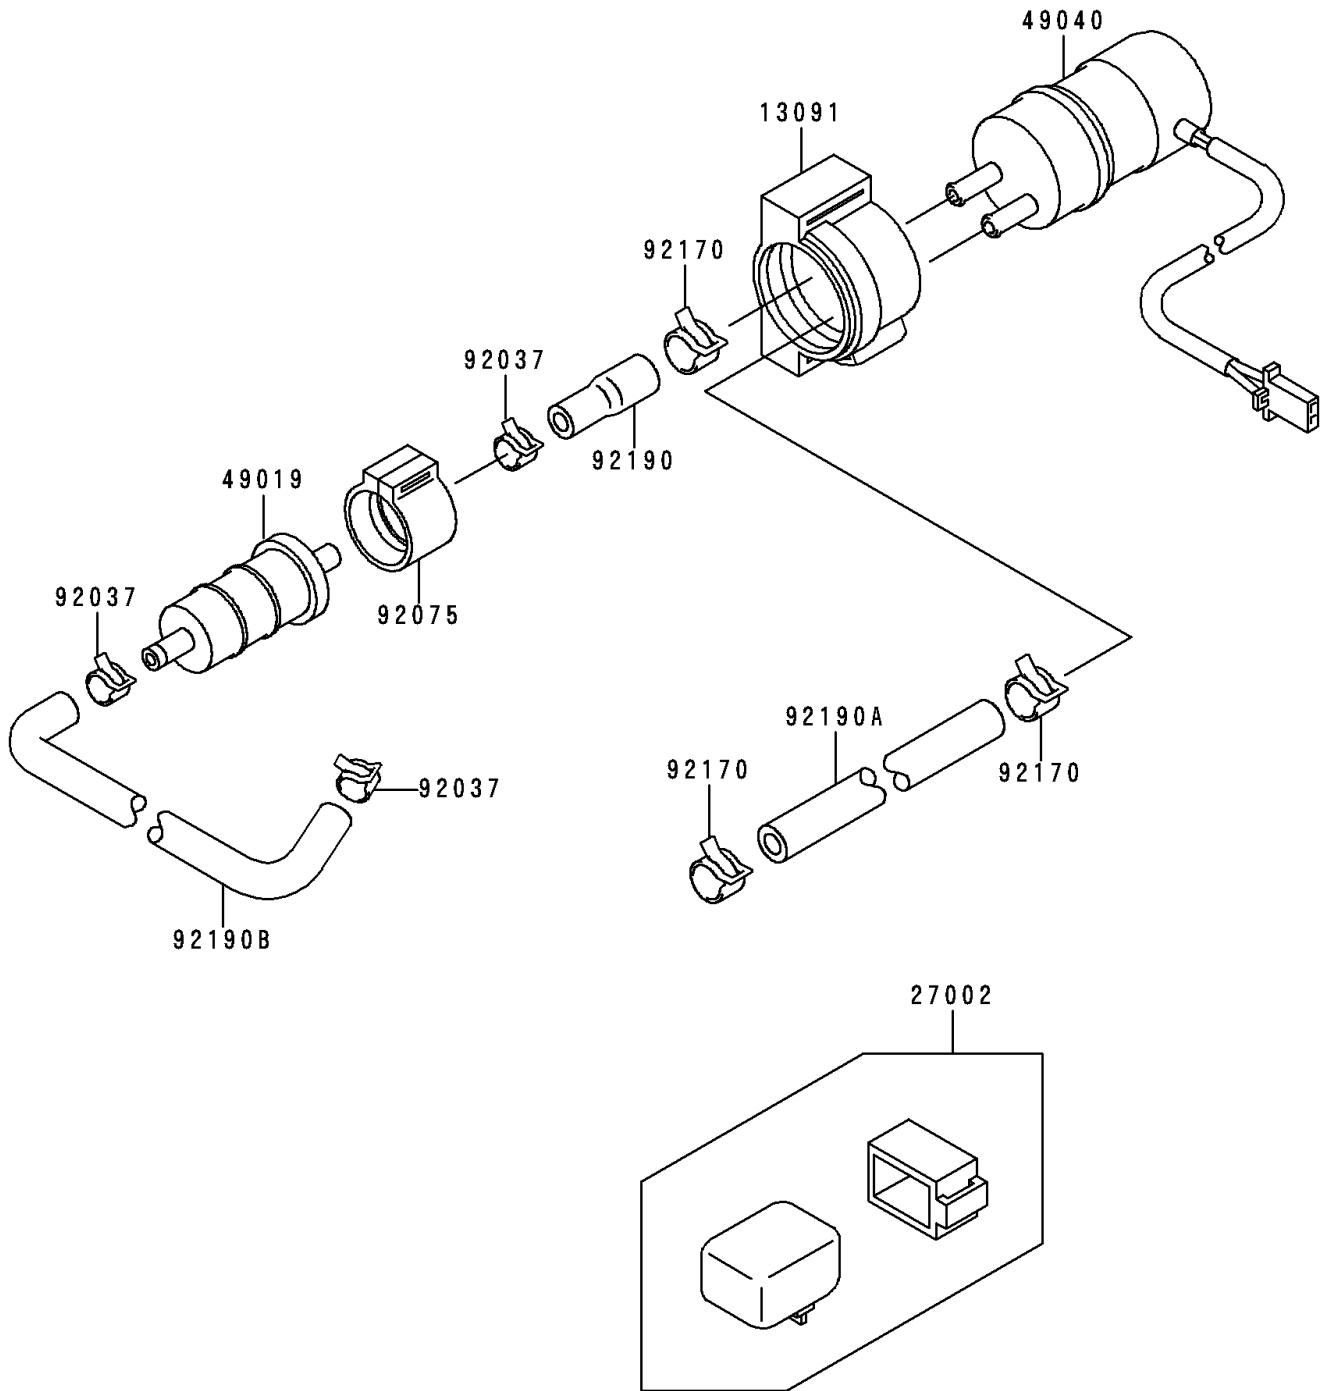

## 1994 NINJA® ZX™-9R PARTS DIAGRAM

Fuel Pump

E1520

## 1994 NINJA® ZX™-9R PARTS LIST

### Fuel Pump

ITEM NAME	PART NUMBER	QUANTITY
HOLDER,FUEL PUMP (Ref # 13091)	13091-1738	1
RELAY-ASSY (Ref # 27002)	27002-1065	1
FILTER-FUEL (Ref # 49019)	49019-1055	1
PUMP-FUEL (Ref # 49040)	49040-1061	1
CLAMP (Ref # 92037)	92037-1181	1
DAMPER,FUEL FILTER (Ref # 92075)	92075-1853	1
CLAMP (Ref # 92170)	92170-1118	1
TUBE (Ref # 92190)	92190-1153	1
TUBE,CARBURETOR-PUMP (Ref # 92190A)	92190-1545	1
TUBE,TAP-FILTER (Ref # 92190B)	92190-1563	1