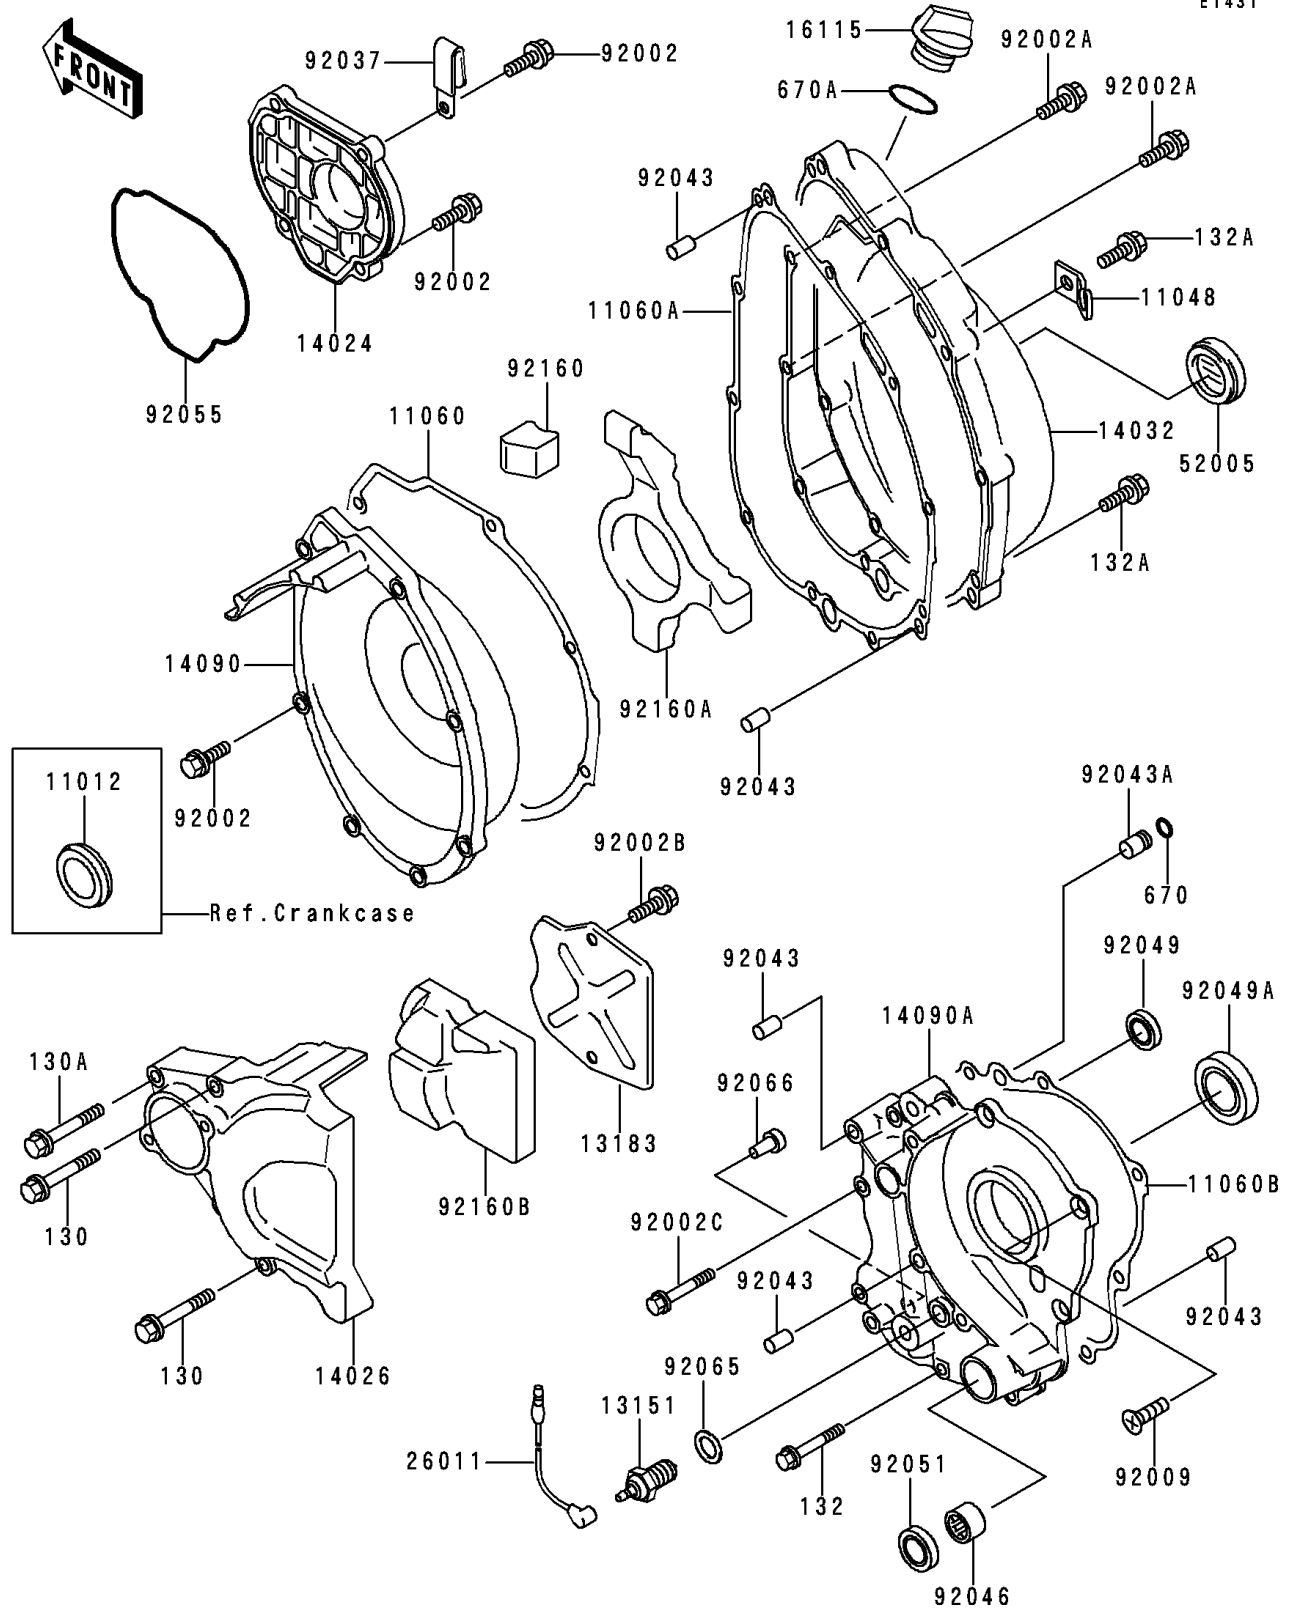

1994 NINJA® ZX™-9R PARTS DIAGRAM

Engine Cover(s)

E1431

1994 NINJA® ZX™-9R PARTS LIST

Engine Cover(s)

ITEM NAME	PART NUMBER	QUANTITY
BOLT-FLANGED,6X35 (Ref # 130)	130J0635	1
BOLT-FLANGED,6X45,BLACK (Ref # 130A)	130J0645	1
BOLT-FLANGED-SMALL (Ref # 132)	132E0630	1
BOLT-FLANGED-SMALL (Ref # 132A)	132J0630	1
O RING,5MM (Ref # 670)	670B1505	1
O RING,20MM (Ref # 670A)	670B2020	1
CAP,LH,RCA378 (Ref # 11012)	11012-1540	1
BRACKET,THROTTLE ADJUST SCREW (Ref # 11048)	11048-1798	1
GASKET,BREATHER COVER (Ref # 11060)	11060-1356	1
GASKET,CLUTCH COVER (Ref # 11060A)	11060-1623	1
GASKET,TRANSMISSION COVER (Ref # 11060B)	11060-1660	1
SWITCH-COMP,NEUTRAL (Ref # 13151)	13151-1080	1
PLATE,CHAIN COVER (Ref # 13183)	13183-1717	1
COVER,PULSING (Ref # 14024)	14024-1998	1
COVER-CHAIN (Ref # 14026)	14026-1207	1
COVER-CLUTCH (Ref # 14032)	14032-1367	1
COVER,BREATHER (Ref # 14090)	14090-1052	1
COVER,TRANSMISSION (Ref # 14090A)	14090-1673	1
CAP-OIL FILLER (Ref # 16115)	16115-1053	1
WIRE-LEAD (Ref # 26011)	26011-1510	1
GAUGE,OIL LEVEL (Ref # 52005)	52005-1057	1
BOLT,6X20 (Ref # 92002)	92002-1343	1
BOLT,6X25 (Ref # 92002A)	92002-1344	1
BOLT,6X10 (Ref # 92002B)	92002-1449	1
BOLT,6X30 (Ref # 92002C)	92002-1622	1
SCREW,6X16 (Ref # 92009)	92009-1360	1
CLAMP,WIRING HARNESS (Ref # 92037)	92037-1877	1
PIN,6.2X8X14 (Ref # 92043)	92043-1263	1
PIN (Ref # 92043A)	92043-1456	1

1994 NINJA® ZX™-9R PARTS LIST

Engine Cover(s)

ITEM NAME	PART NUMBER	QUANTITY
BEARING-NEEDLE,HK1312 (Ref # 92046)	92046-1148	1
SEAL-OIL,SD-8187 (Ref # 92049)	92049-1017	1
SEAL-OIL,TC32488 (Ref # 92049A)	92049-1361	1
SEAL-OIL,TB13225.5 (Ref # 92051)	92051-005	1
RING-O,PULSING COVER (Ref # 92055)	92055-1494	1
GASKET,10.5X16X1,DRAIN PLUG (Ref # 92065)	92065-058	1
PLUG (Ref # 92066)	92066-1412	1
DAMPER,SOUND ARRESTER (Ref # 92160)	92160-1282	1
DAMPER,SOUND ARRESTER (Ref # 92160A)	92160-1465	1
DAMPER,CHAIN COVER (Ref # 92160B)	92160-1484	1