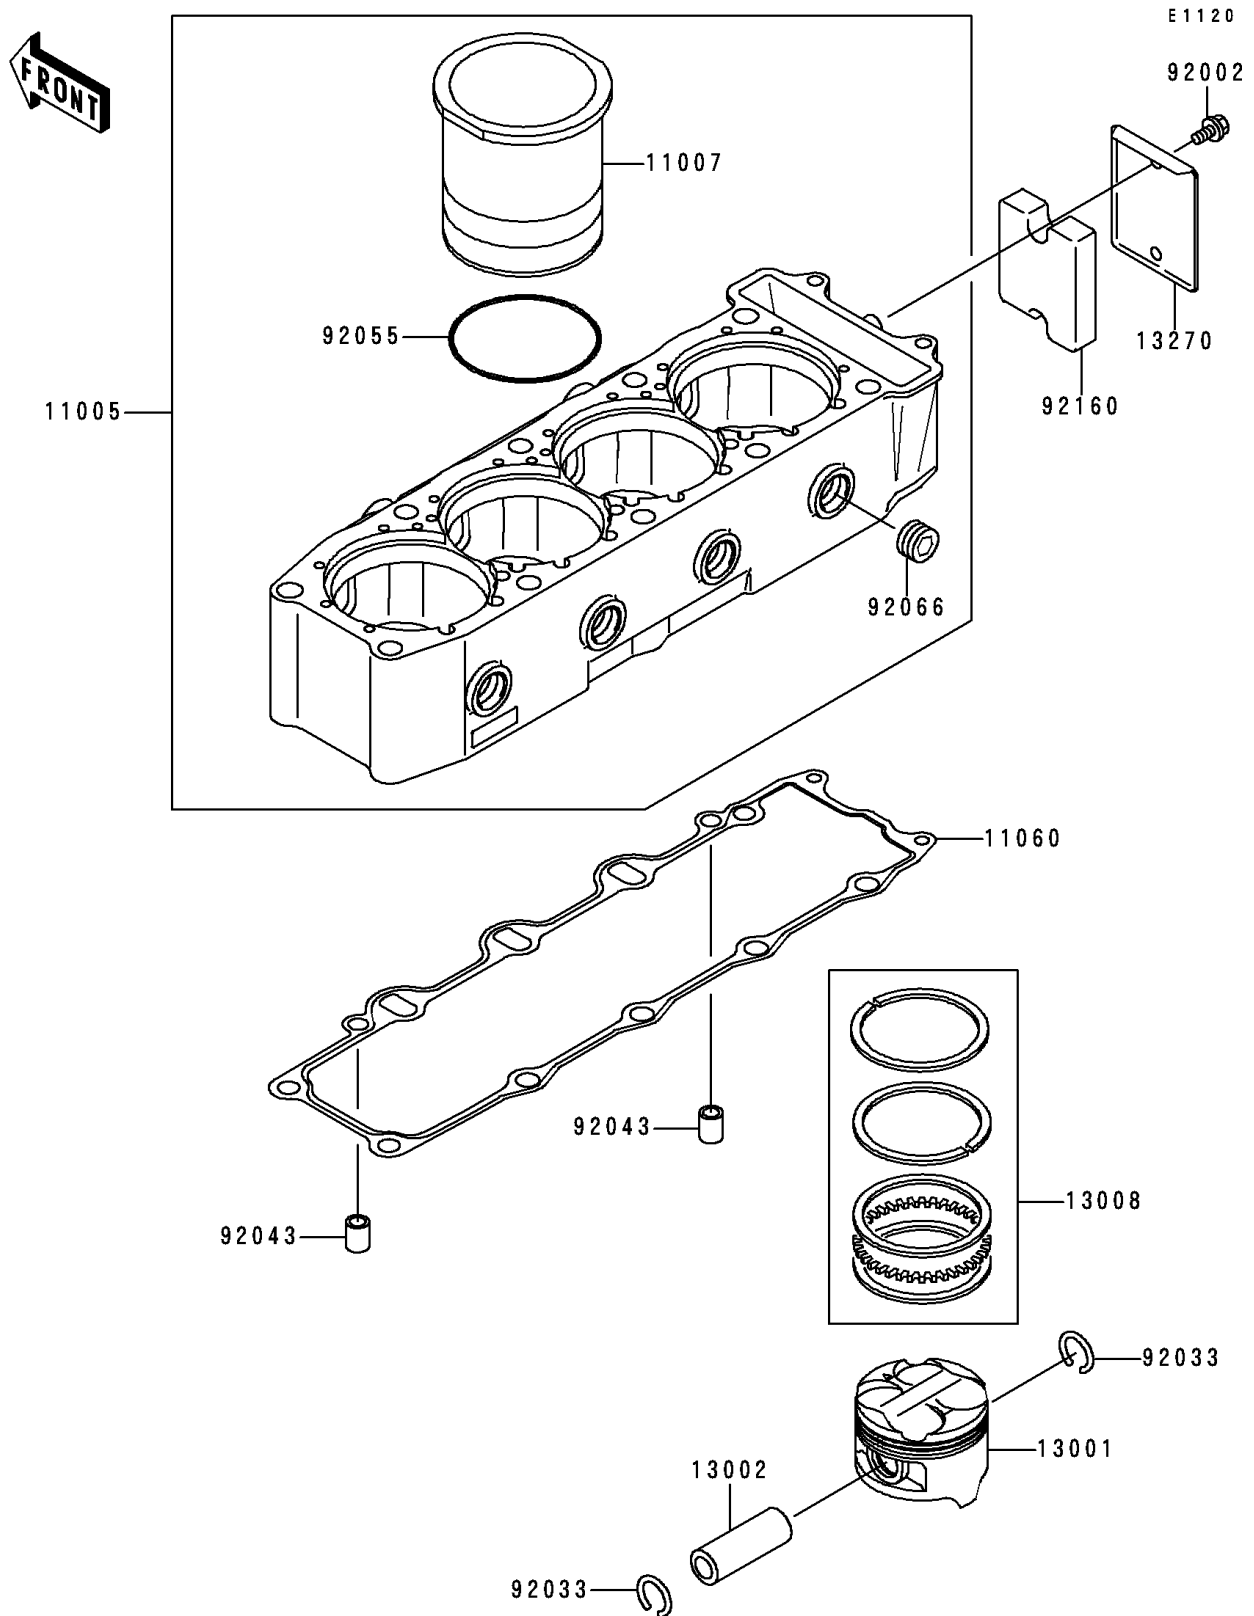

1994 NINJA® ZX™-9R PARTS DIAGRAM

Cylinder/Piston(s)

1994 NINJA® ZX™-9R PARTS LIST

Cylinder/Piston(s)

ITEM NAME	PART NUMBER	QUANTITY
CYLINDER-ENGINE (Ref # 11005)	11005-1778	1
LINER-CYLINDER (Ref # 11007)	11007-1136	1
GASKET,CYLINDER BASE (Ref # 11060)	11060-1093	1
PISTON-ENGINE,STD (Ref # 13001)	13001-1437	1
PIN-PISTON (Ref # 13002)	13002-1086	1
RING-SET-PISTON,STD (Ref # 13008)	13008-1158	1
PLATE (Ref # 13270)	13270-1157	1
BOLT,6X8 (Ref # 92002)	92002-1604	1
RING-SNAP,20.5X1.2 (Ref # 92033)	92033-1099	1
PIN,DOWEL,10X14 (Ref # 92043)	92043-1037	1
RING-O,78.9X2.0 (Ref # 92055)	92055-1526	1
PLUG (Ref # 92066)	92066-1253	1
DAMPER (Ref # 92160)	92160-1488	1