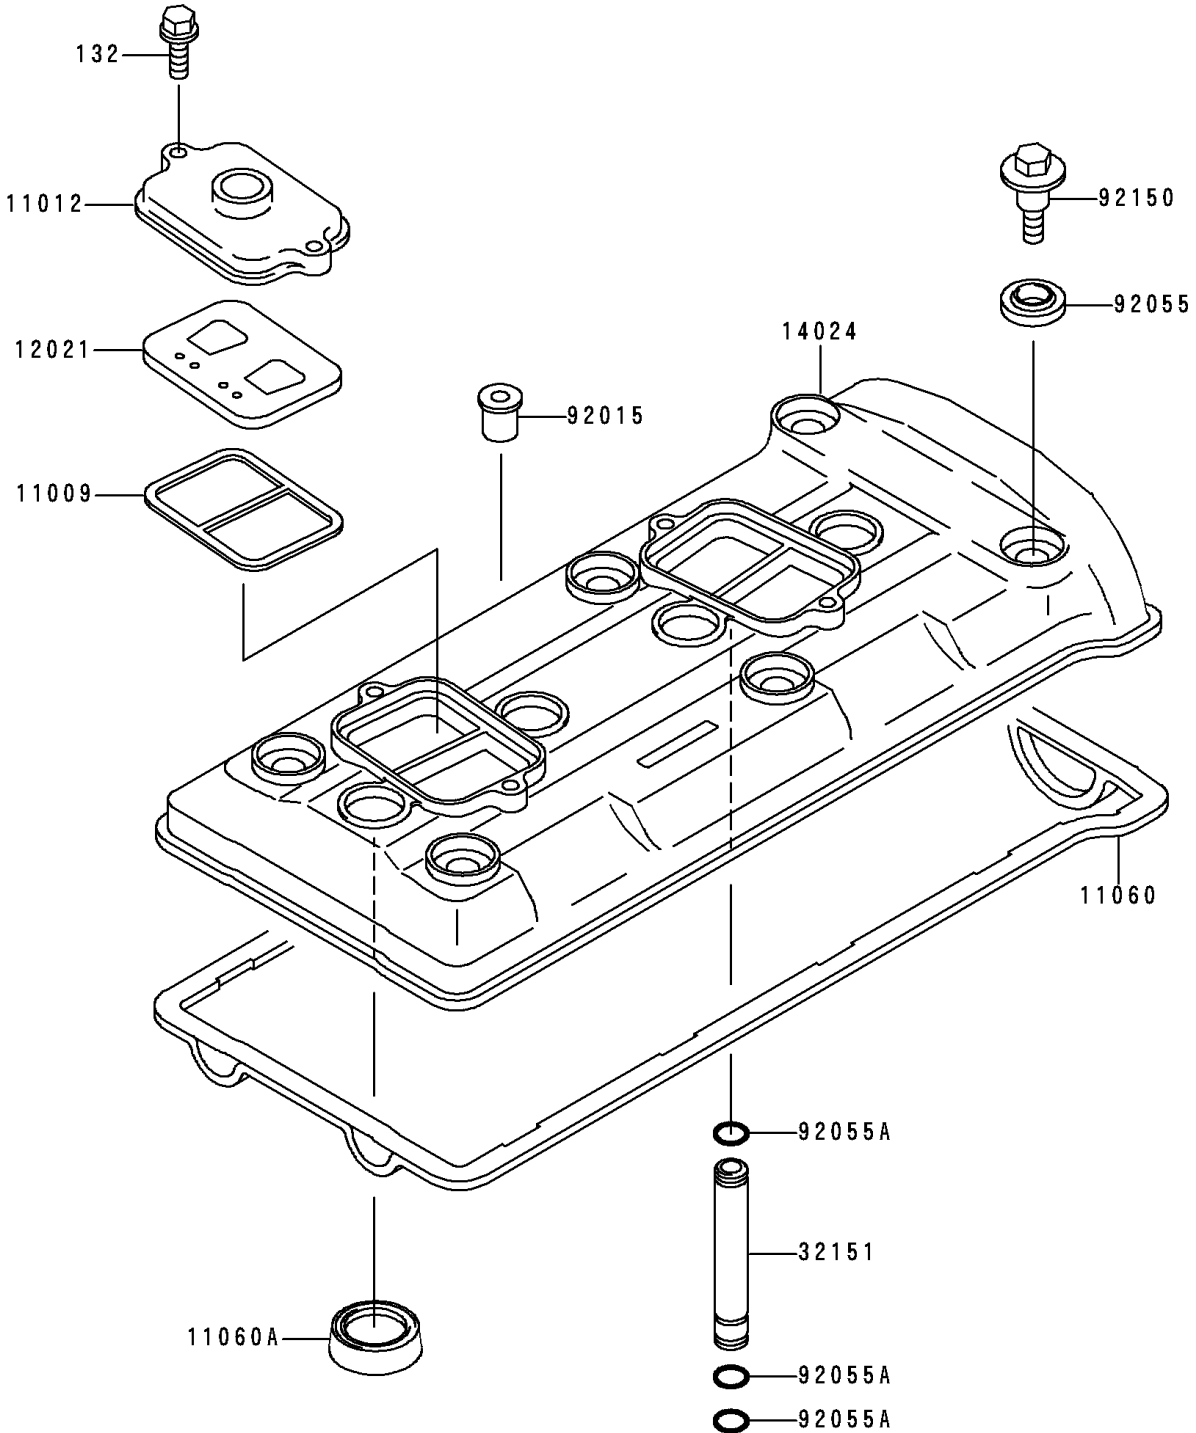

1994 NINJA® ZX™-9R PARTS DIAGRAM

Cylinder Head Cover

E1112

1994 NINJA® ZX™-9R PARTS LIST

Cylinder Head Cover

ITEM NAME	PART NUMBER	QUANTITY
BOLT-FLANGED-SMALL (Ref # 132)	132G0620	1
GASKET, REED VALVE (Ref # 11009)	11009-1857	1
CAP, REED VALVE (Ref # 11012)	11012-1758	1
GASKET, HEAD COVER (Ref # 11060)	11060-1076	1
GASKET, PLUG (Ref # 11060A)	11060-1077	1
VALVE-ASSY-REED (Ref # 12021)	12021-1053	1
COVER, HEAD (Ref # 14024)	14024-1996	1
PIPE (Ref # 32151)	32151-1608	1
NUT (Ref # 92015)	92015-1700	1
RING-O, HEAD COVER BOLT (Ref # 92055)	92055-1352	1
RING-O, 9X1.5 (Ref # 92055A)	92055-1509	1
BOLT, HEAD COVER (Ref # 92150)	92150-1447	1