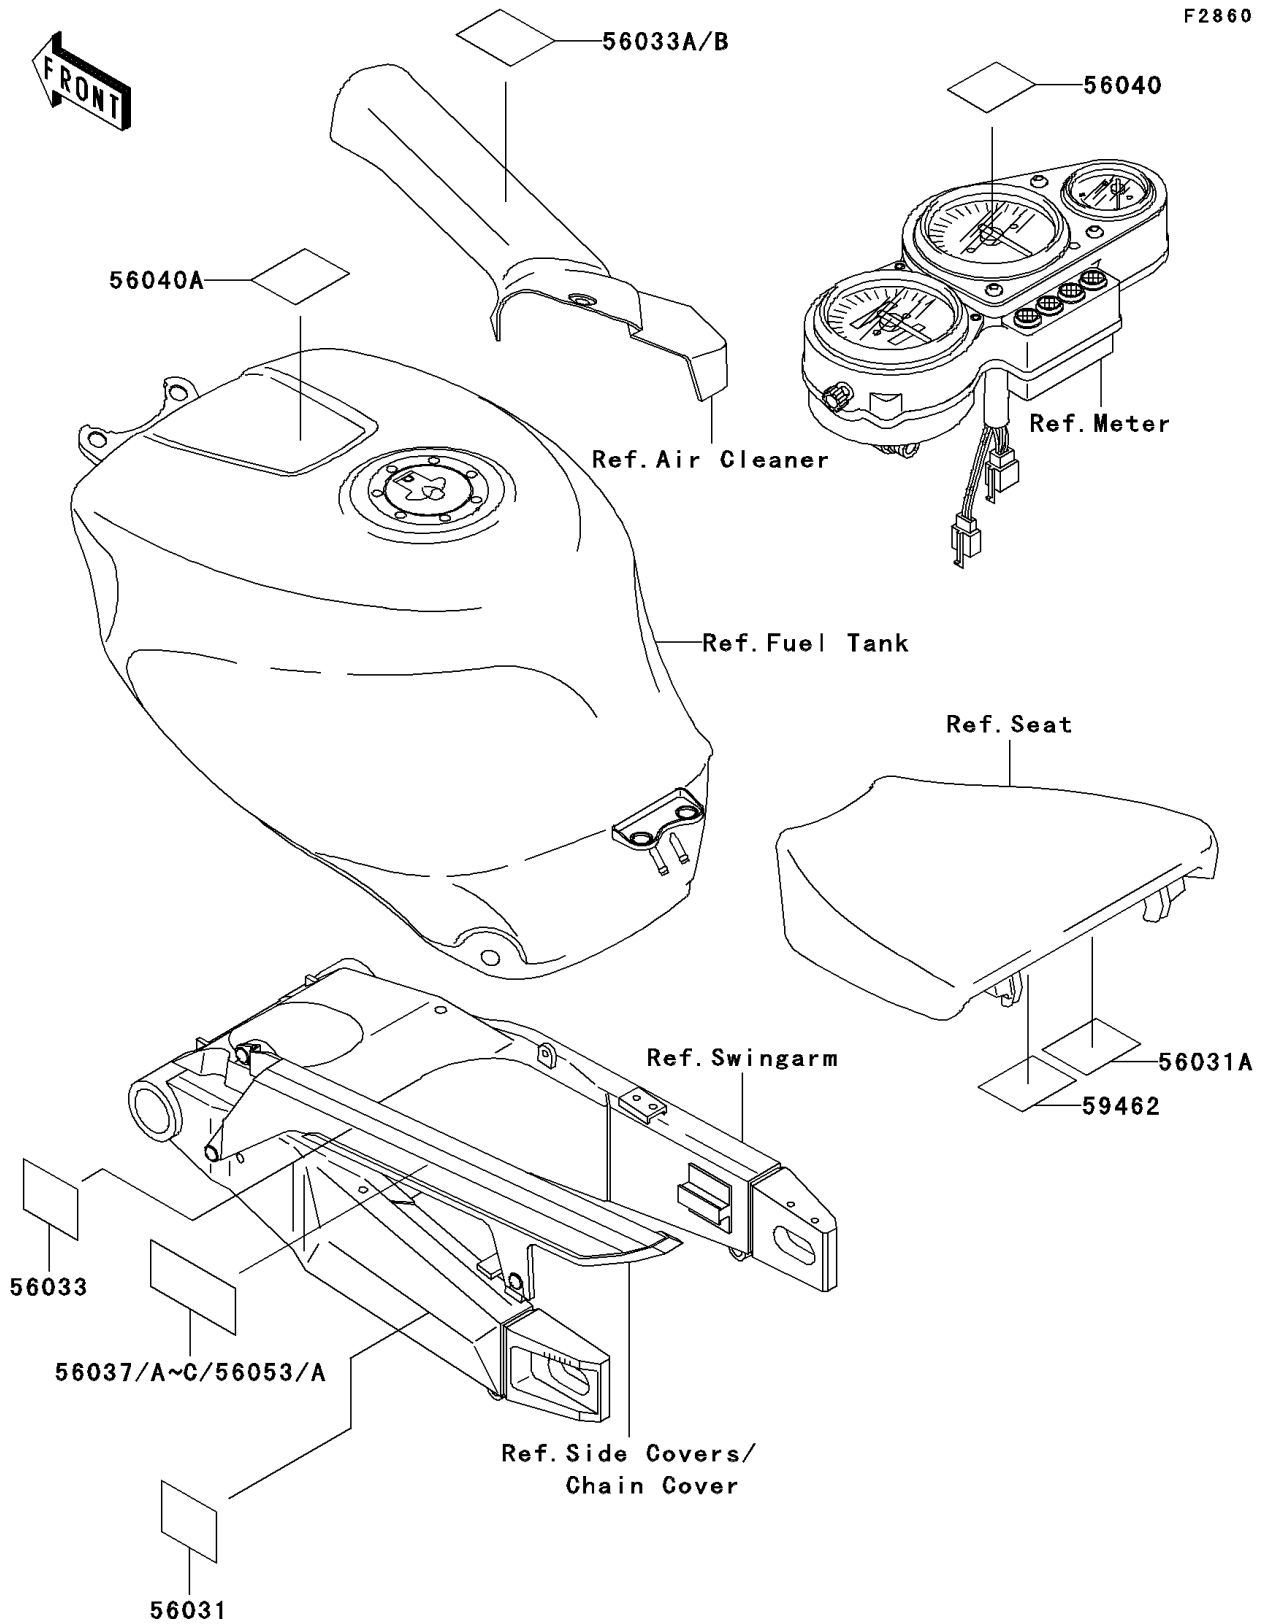

2000 NINJA® ZX™-7R PARTS DIAGRAM

Labels

2000 NINJA® ZX™-7R PARTS LIST

Labels

ITEM NAME	PART NUMBER	QUANTITY
LABEL-MANUAL,DAILY SAFETY (Ref # 56031A)	56031-1979	1
LABEL-MANUAL,CHAIN (Ref # 56033)	56033-1056	1
LABEL-MANUAL,OIL&OIL FILTER (Ref # 56033A)	56033-1240	1
LABEL-MANUAL,DAILY SAFETY (Ref # 56031)	56031-1959	1
LABEL-SPECIFICATION,TIRE&LOAD (Ref # 56037)	56037-1775	1
LABEL-SPECIFICATION,TIRE&LOAD (Ref # 56037A)	56037-1776	1
LABEL-WARNING,BREAK IN CAUTION (Ref # 56040)	56040-1007	1
LABEL-WARNING,EVAPO (Ref # 56040A)	56040-1121	1
LABEL-CERTIFICATION,EVAPO ROUT (Ref # 59462)	59462-1072	1