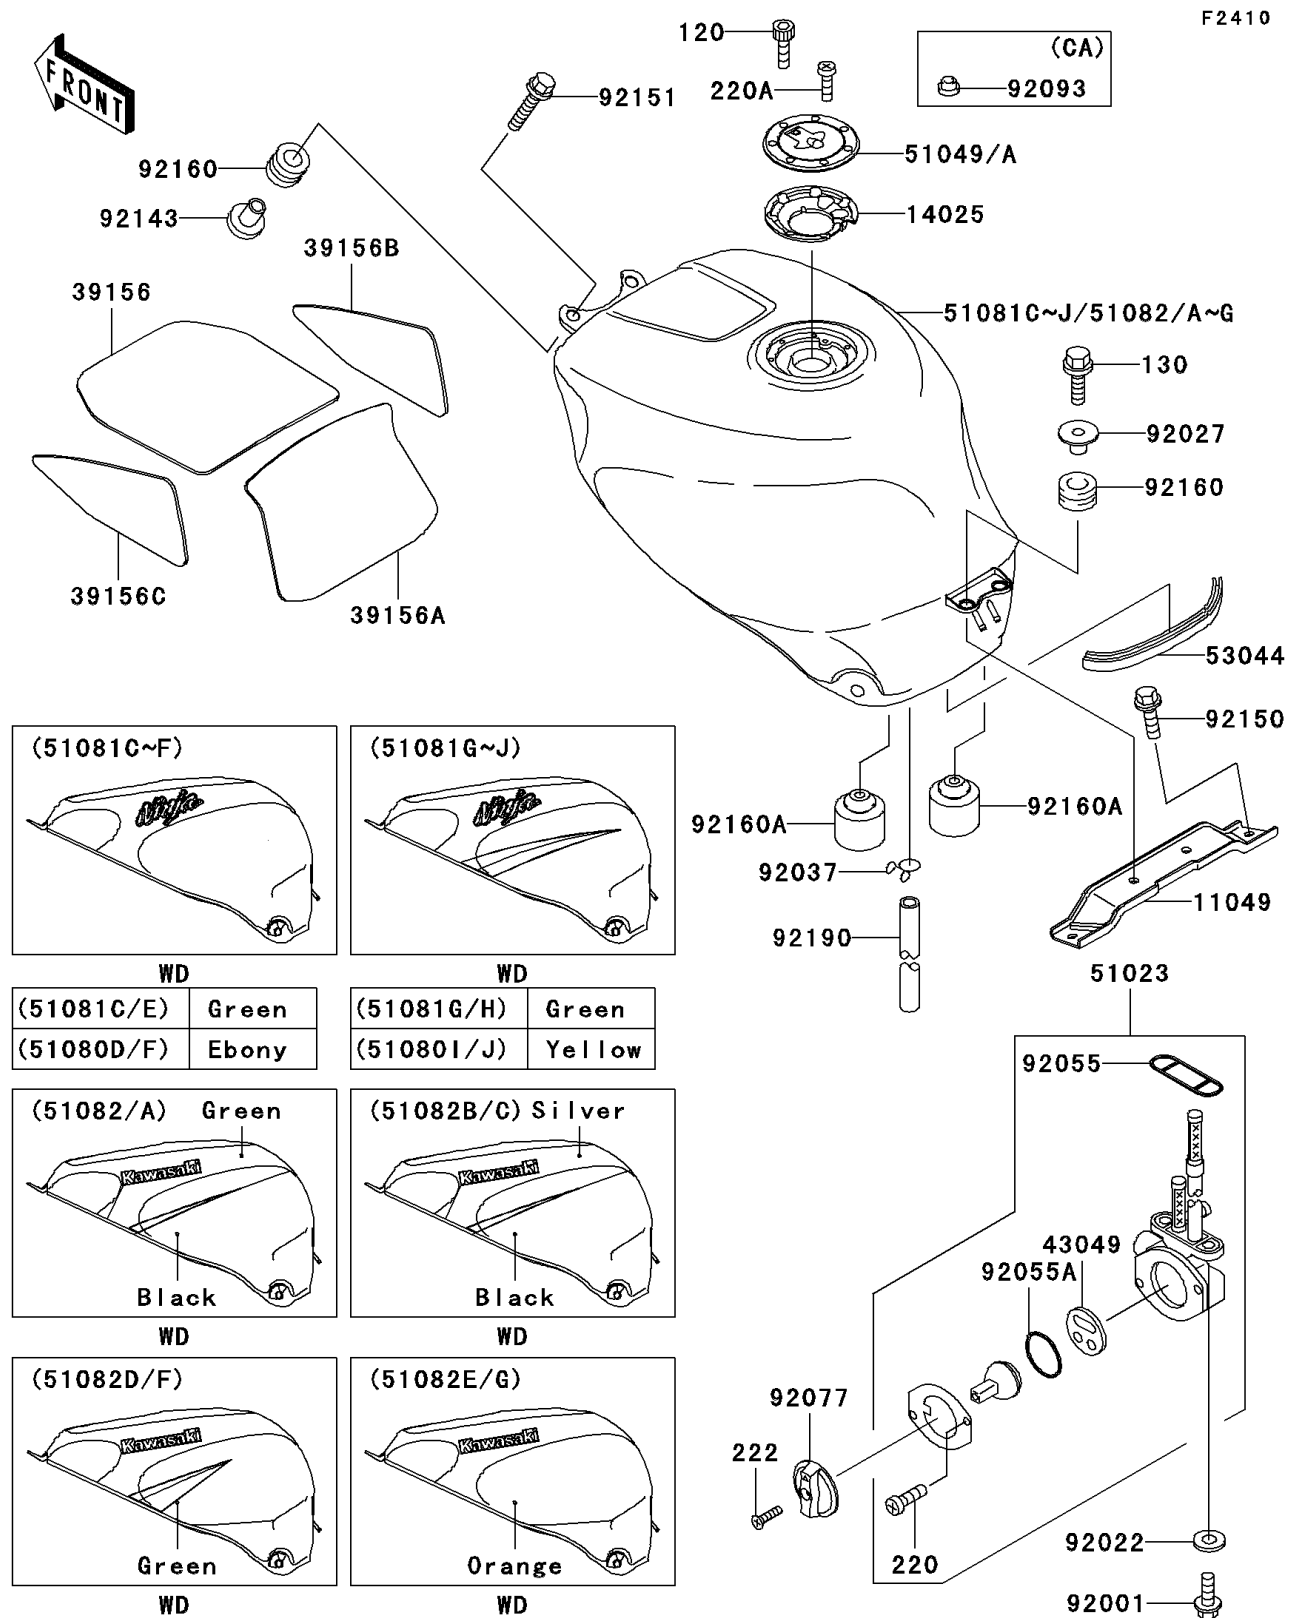

2000 NINJA® ZX™-7R PARTS DIAGRAM

Fuel Tank

2000 NINJA® ZX™-7R PARTS LIST

Fuel Tank

ITEM NAME	PART NUMBER	QUANTITY
BRACKET,FUEL TANK,RR (Ref # 11049)	11049-1866	1
COVER,TANK CAP (Ref # 14025)	14025-1913	1
PAD,FUEL TANK,FR (Ref # 39156)	39156-1312	1
PAD,FUEL TANK,RR (Ref # 39156A)	39156-1313	1
PAD,FUEL TANK,SIDE,RH (Ref # 39156B)	39156-1314	1
PAD,FUEL TANK,SIDE,LH (Ref # 39156C)	39156-1315	1
PACKING,TAP VALVE (Ref # 43049)	43049-1066	1
TAP-ASSY,FUEL (Ref # 51023)	51023-1221	1
CAP-TANK,FUEL (Ref # 51049)	51049-1091	1
BOLT-SOCKET (Ref # 120)	120S0512	1
BOLT-FLANGED,6X25 (Ref # 130)	130J0625	1
SCREW-PAN-CROSS (Ref # 220)	220B0308	1
SCREW-PAN-CROSS (Ref # 220A)	220C0508	1
SCREW-CSK-RD-CROS (Ref # 222)	222C0412	1
TRIM (Ref # 53044)	53044-1296	1
BOLT,6X20 (Ref # 92001)	92001-1091	1
WASHER,6.2X11X1.5 (Ref # 92022)	92022-183	1
COLLAR,L=14.1 (Ref # 92027)	92027-1920	1
CLAMP,TUBE (Ref # 92037)	92037-147	1
RING-O,FUEL TAP PACKING (Ref # 92055)	92055-1112	1
RING-O,TAP LEVER (Ref # 92055A)	92055-1419	1
KNOB,FUEL TAP (Ref # 92077)	92077-1120	1
COLLAR (Ref # 92143)	92143-1515	1
BOLT,FLANGED,6X20 (Ref # 92150)	92150-1633	1
BOLT,FLANGED,6X30 (Ref # 92151)	92151-1105	1
DAMPER (Ref # 92160)	92160-1162	1
DAMPER (Ref # 92160A)	92160-1513	1
TUBE,DRAIN (Ref # 92190)	92190-1418	1
TANK-COMP-FUEL,L.GREEN (Ref # 51081C)	51081-5210-7F	1

2000 NINJA® ZX™-7R PARTS LIST

Fuel Tank

ITEM NAME	PART NUMBER	QUANTITY
TANK-COMP-FUEL,EBONY (Ref # 51081D)	51081-5211-H8	1
TANK-COMP-FUEL,L.GREEN (Ref # 51081E)	51081-5212-7F	1
TANK-COMP-FUEL,EBONY (Ref # 51081F)	51081-5213-H8	1
SEAL,FUEL TANK CAP (Ref # 92093)	92093-1030	1