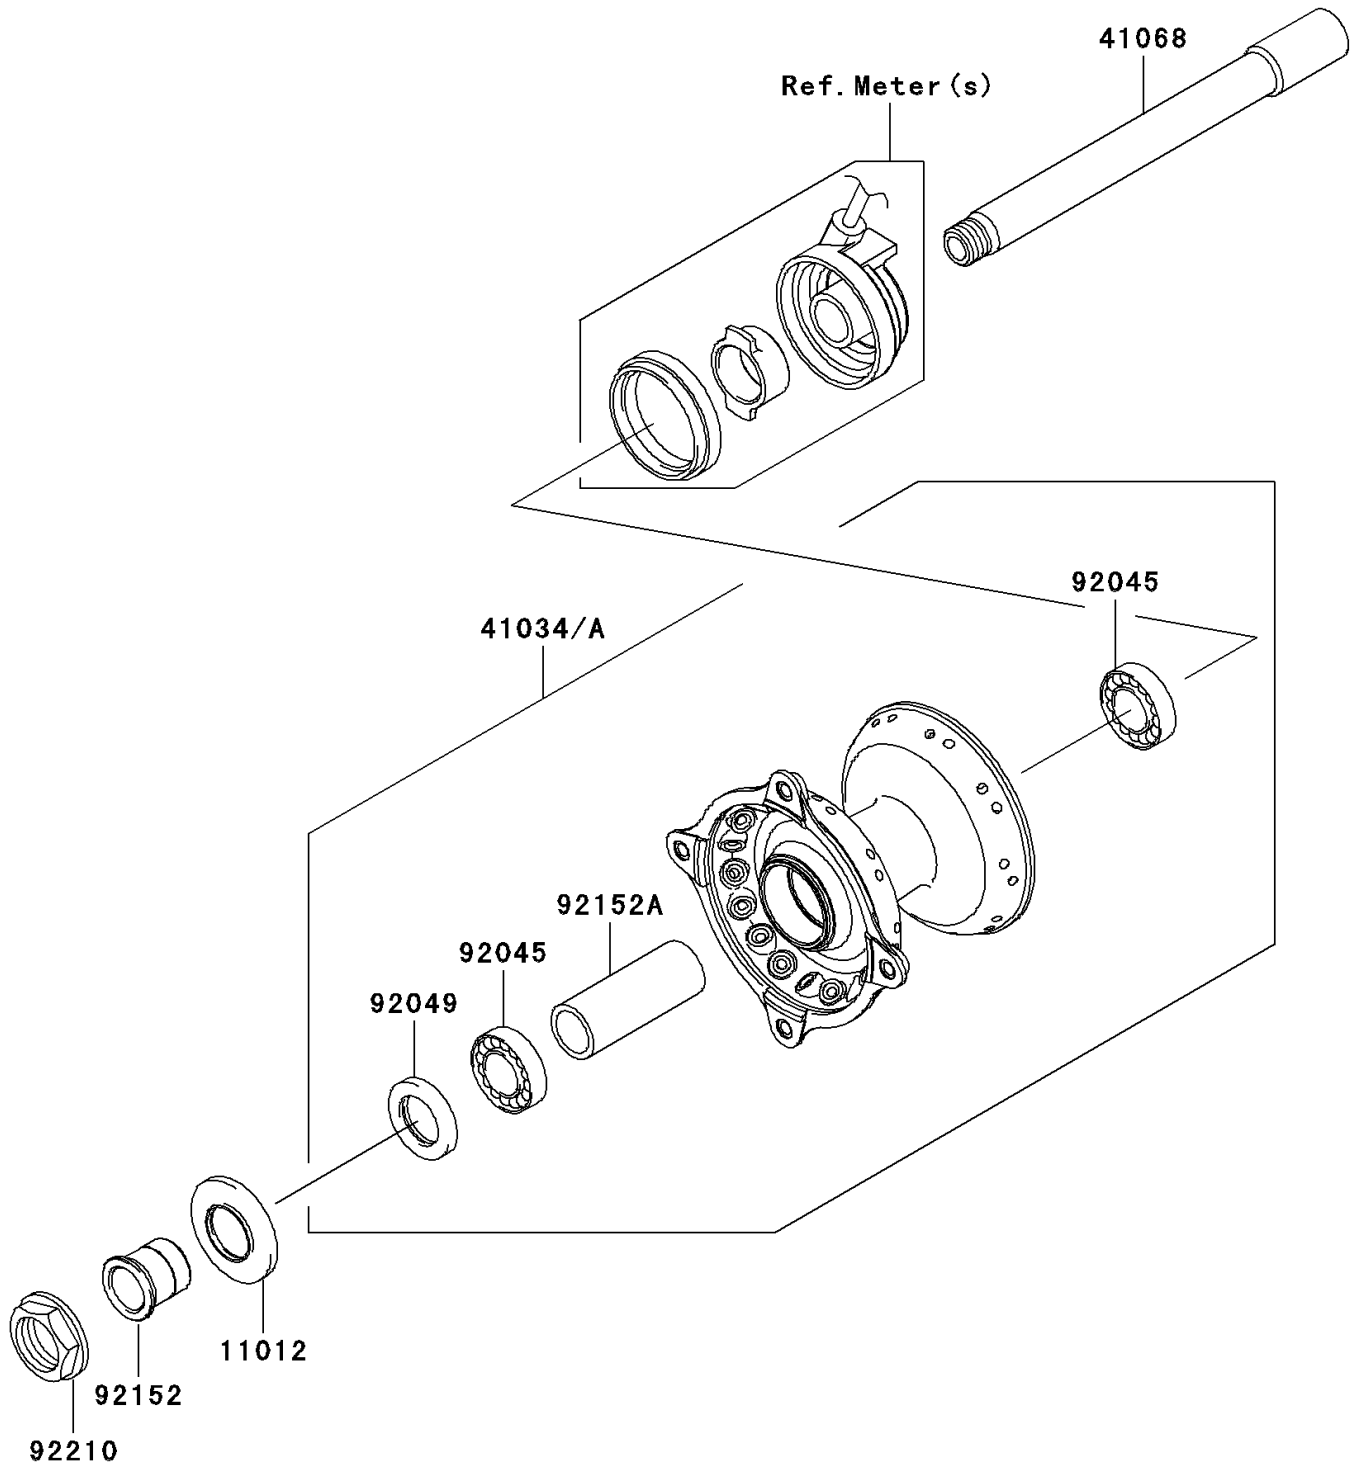

## 2008 KLX™450R PARTS DIAGRAM

Front Hub

F2230

## 2008 KLX™450R PARTS LIST

Front Hub

ITEM NAME	PART NUMBER	QUANTITY
CAP,AXLE (Ref # 11012)	11012-1581	1
DRUM-ASSY,FRONT BRAKE,M.M.GOLD (Ref # 41034)	41034-0042-10Y	1
AXLE,FR (Ref # 41068)	41068-0004	1
BEARING-BALL,69042RS (Ref # 92045)	92045-1284	1
SEAL-OIL,BJNC-2 25X37X5 (Ref # 92049)	92049-1403	1
COLLAR,FR AXLE,L=27.5 (Ref # 92152)	92152-0324	1
COLLAR,FRONT BRAKE DRUM,L=68 (Ref # 92152A)	92152-0514	1
NUT,18MM (Ref # 92210)	92210-0065	1