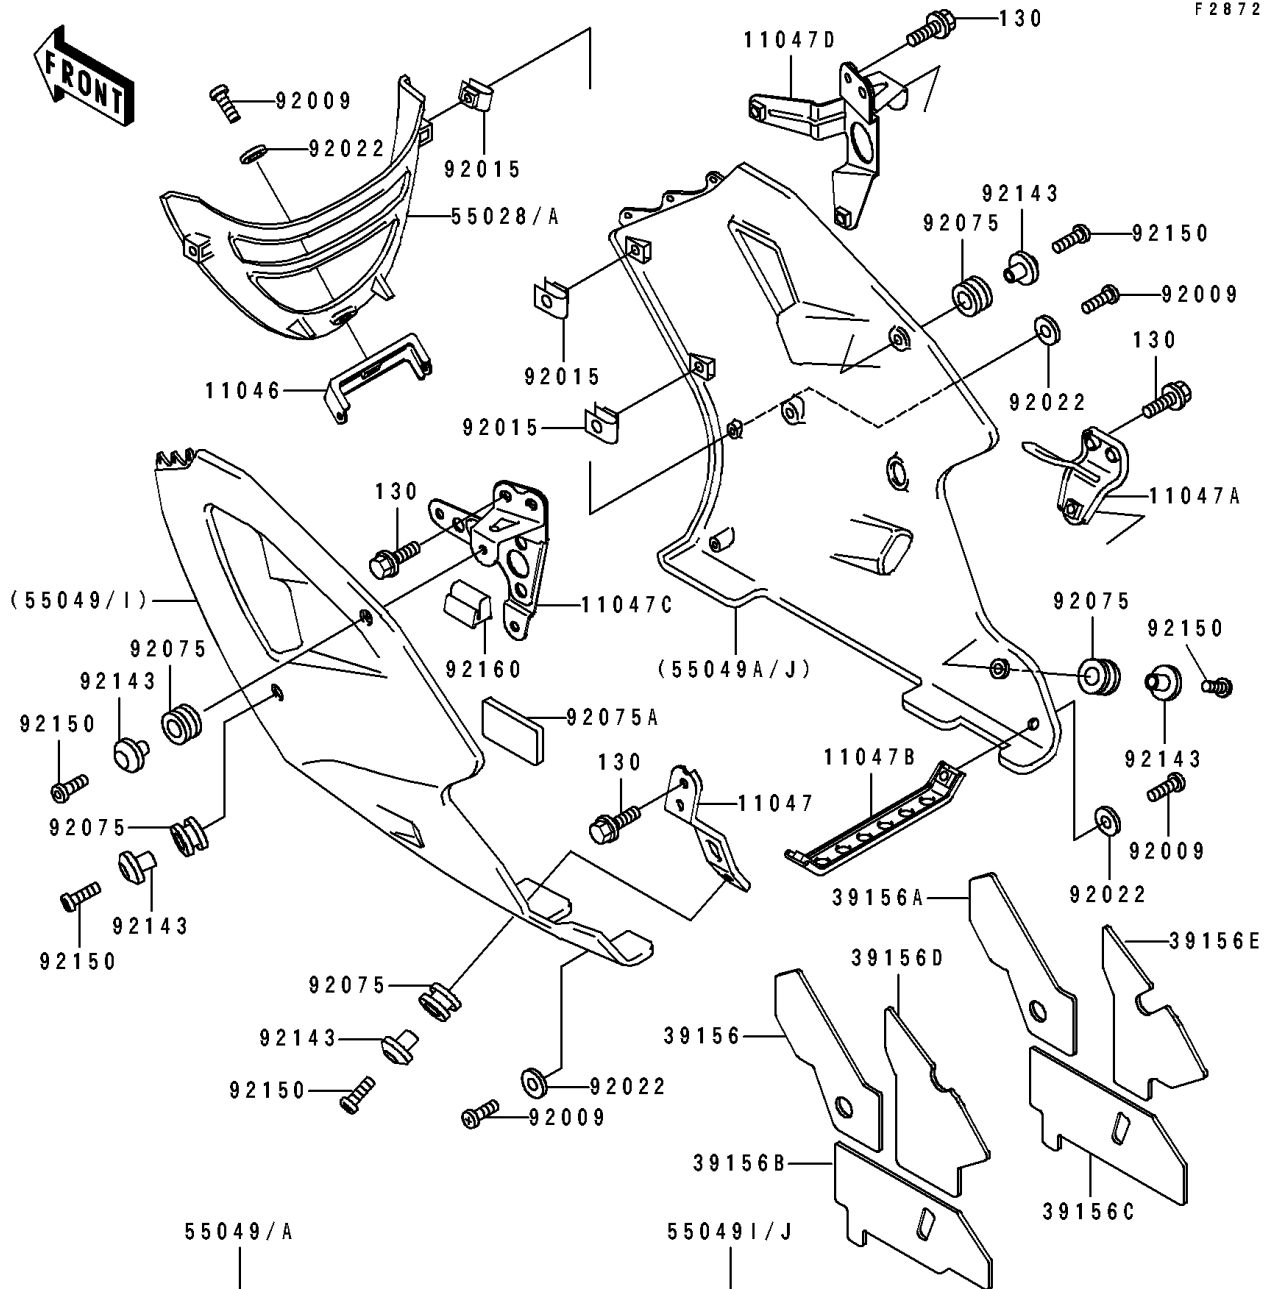

## 1991 NINJA® ZX™-7 PARTS DIAGRAM

Cowling Lower

F2872

## 1991 NINJA® ZX™-7 PARTS LIST

Cowling Lowers

ITEM NAME	PART NUMBER	QUANTITY
BRACKET,LOWER COWLING,FR (Ref # 11046)	11046-1683	1
BRACKET,LWR COWLING,LH,LWR (Ref # 11047)	11047-1254	1
BRACKET,LWR COWLING,RH,LWR (Ref # 11047A)	11047-1255	1
BRACKET,LWR COWLING,RR (Ref # 11047B)	11047-1258	1
BRACKET,LWR COWLING,LH (Ref # 11047C)	11047-1519	1
BRACKET,LWR COWLING,RH (Ref # 11047D)	11047-1520	1
PAD,LWR COWLING,FR,LH (Ref # 39156)	39156-1256	1
PAD,LWR COWLING,FR,RH (Ref # 39156A)	39156-1257	1
PAD,LWR COWLING,LWR,LH (Ref # 39156B)	39156-1258	1
PAD,LWR COWLING,LWR,RH (Ref # 39156C)	39156-1259	1
PAD,LWR COWLING,RR,LH (Ref # 39156D)	39156-1260	1
PAD,LWR COWLING,RR,RH (Ref # 39156E)	39156-1261	1
COWLING,FR,P.A.WHITE (Ref # 55028A)	55028-1266-R1	1
COWLING.,LWR,LH,GREEN/WHITE (Ref # 55049)	55049-5019-CK	1
COWLING.,LWR,RH,GREEN/WHITE (Ref # 55049A)	55049-5020-CK	1
SCREW,5X16 (Ref # 92009)	92009-1654	1
NUT,5MM (Ref # 92015)	92015-1798	1
WASHER,NYLON,5.3X11.5X1.5 (Ref # 92022)	92022-1521	1
DAMPER (Ref # 92075)	92075-1634	1
DAMPER (Ref # 92075A)	92075-1830	1
COLLAR,BLACK (Ref # 92143)	92143-1226	1
BOLT,SOCKET,6X18 (Ref # 92150)	92150-1553	1
DAMPER,FUEL TANK (Ref # 92160)	92160-1197	1
BOLT-FLANGED,6X16,BLACK (Ref # 130)	130J0616	1