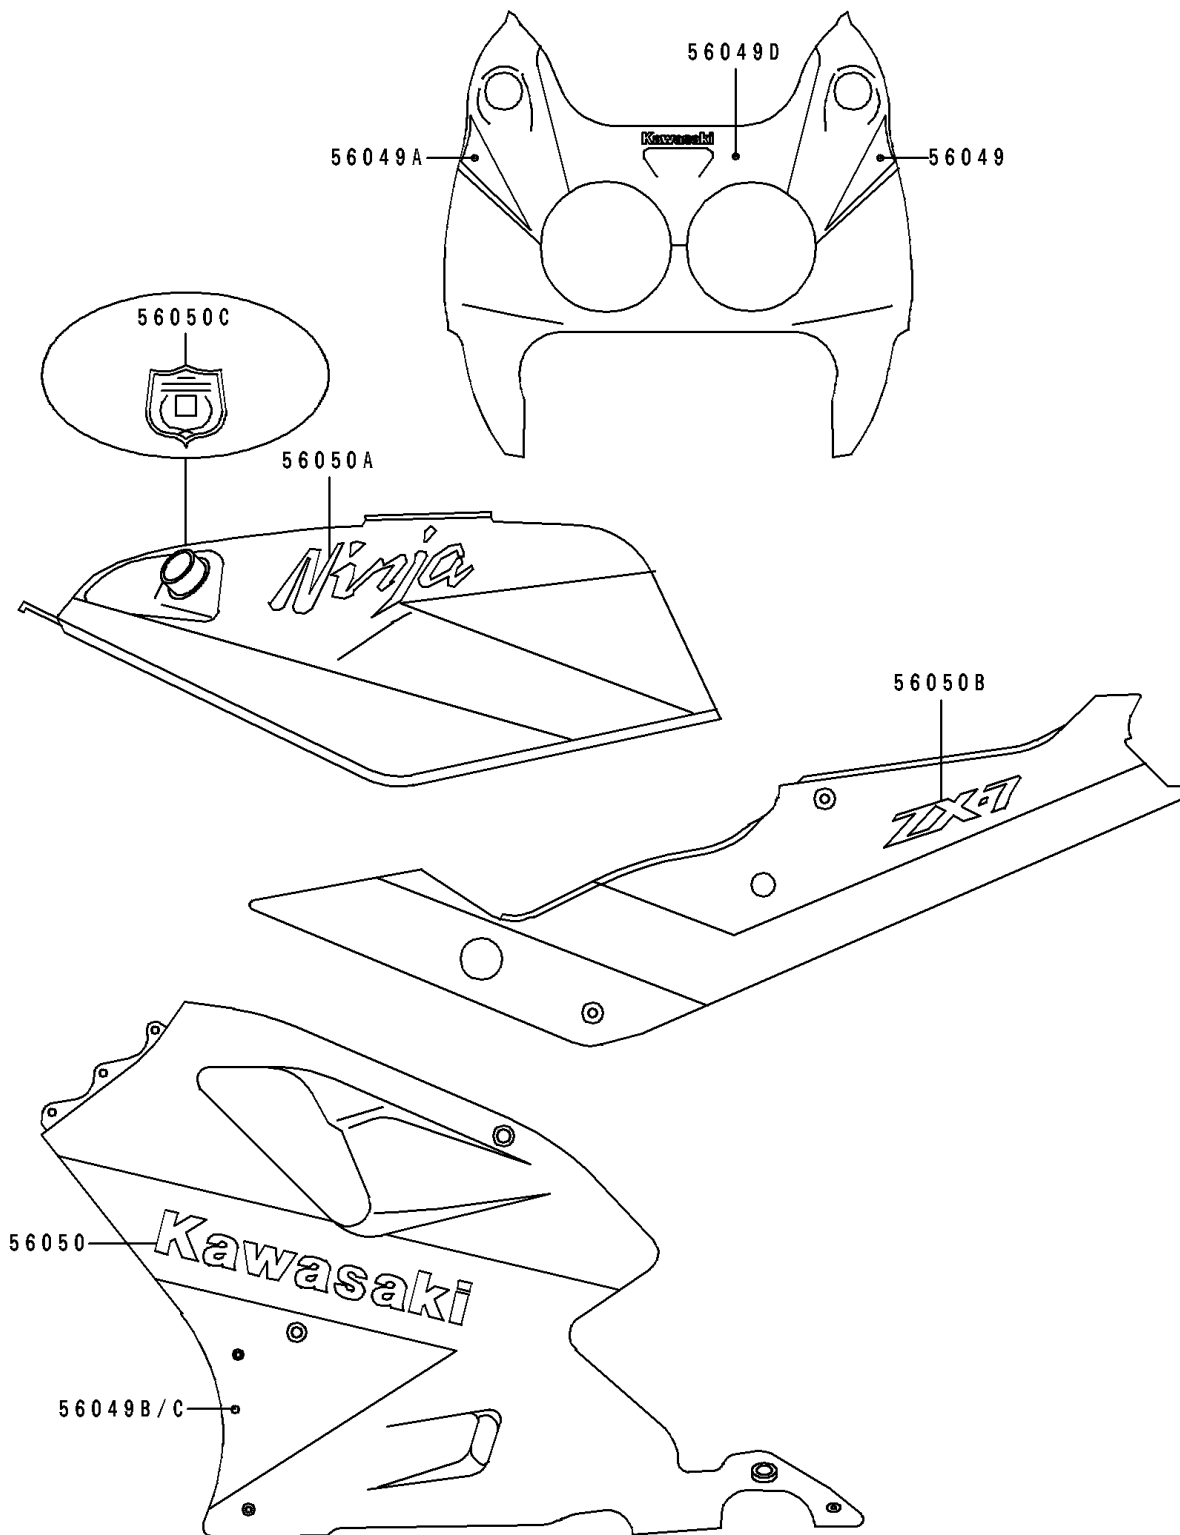

## 1991 NINJA® ZX™-7 PARTS DIAGRAM

Decal(Green/White/Blue)

F2861

## 1991 NINJA® ZX™-7 PARTS LIST

Decal(Green/White/Blue)

ITEM NAME	PART NUMBER	QUANTITY
PATTERN,UPP COWLING,LH (Ref # 56049)	56049-1904	1
PATTERN,UPP COWLING,RH (Ref # 56049A)	56049-1905	1
PATTERN,LWR COWLING,LH (Ref # 56049B)	56049-1906	1
PATTERN,LWR COWLING,RH (Ref # 56049C)	56049-1907	1
PATTERN,UPP COWLING,UPP (Ref # 56049D)	56049-1965	1
MARK,KAWASAKI (Ref # 56050)	56050-1630	1
MARK,FUEL TANK,NINJA (Ref # 56050A)	56050-1631	1
MARK,ZX-7 (Ref # 56050B)	56050-1632	1
MARK,FUEL TANK (Ref # 56050C)	56050-1683	1