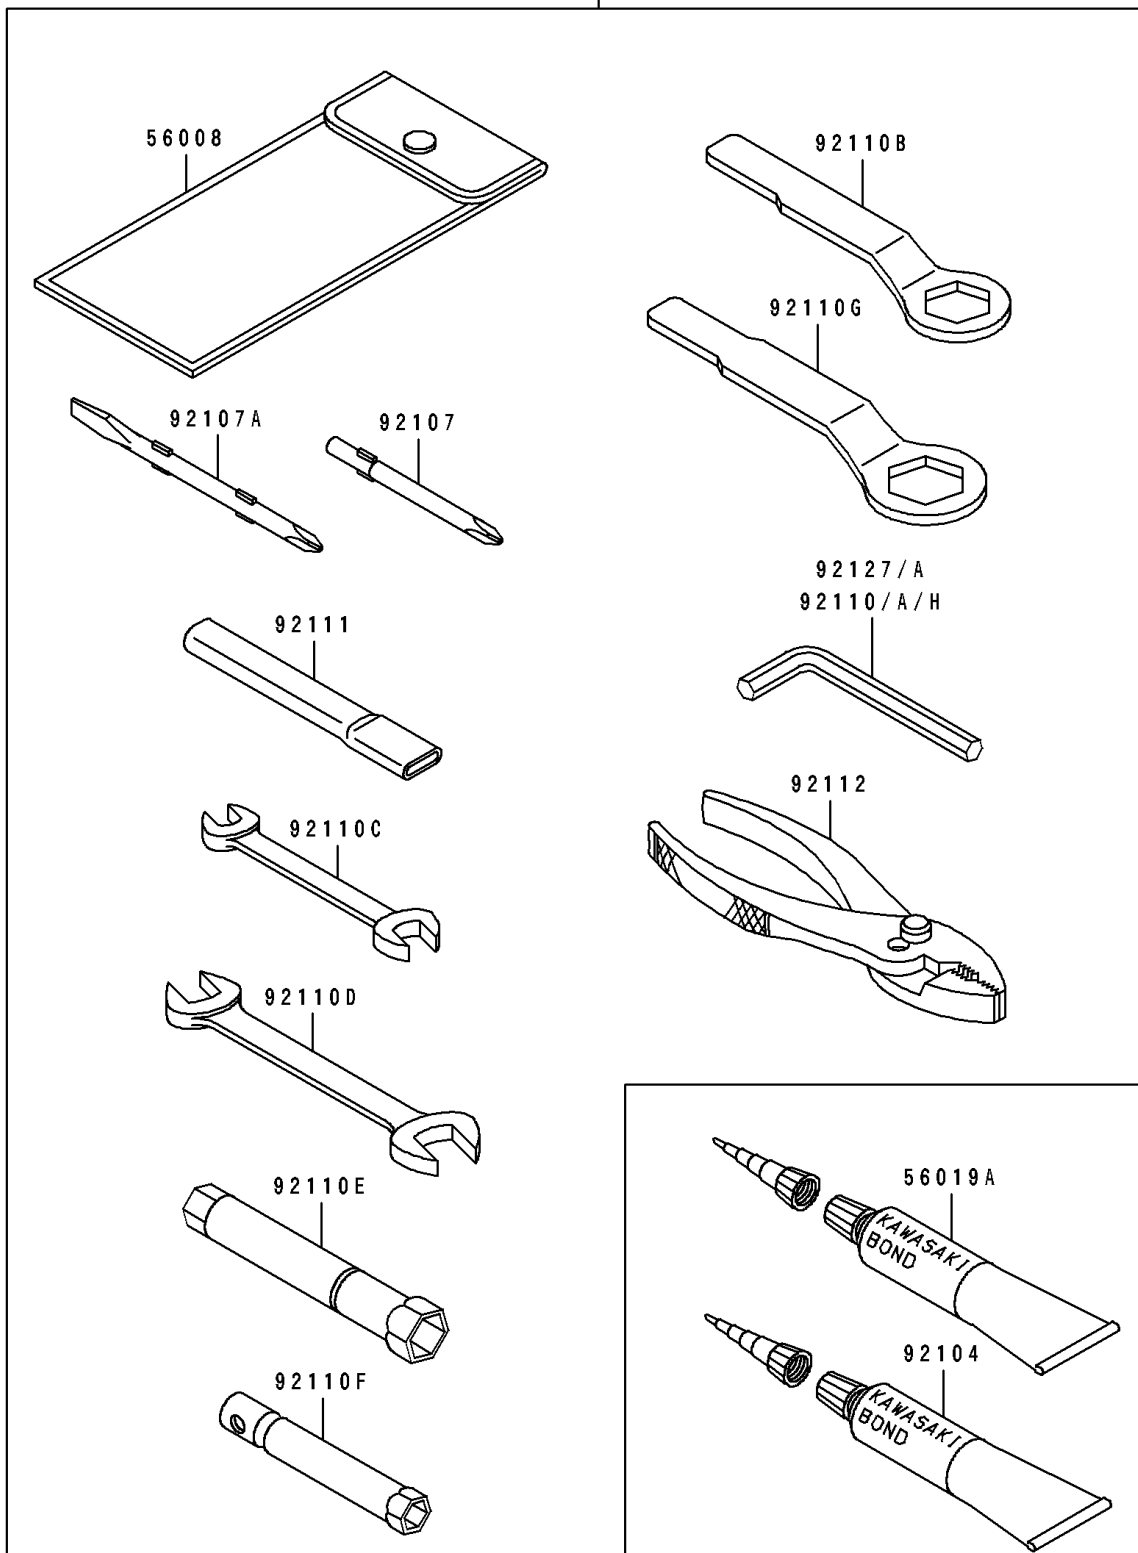

1991 NINJA® ZX™-7 PARTS DIAGRAM

Tool

56007

F2810

1991 NINJA® ZX™-7 PARTS LIST

Tool

ITEM NAME	PART NUMBER	QUANTITY
TOOL-KIT (Ref # 56007)	56007-1361	1
BAG,TOOL (Ref # 56008)	56008-1019	1
THREE BOND TB1211,HT/RS,WHITE (Ref # 56019A)	56019-120	1
GASKET-LIQUID,TUBE,100G,BLACK (Ref # 92104)	92104-1003	1
TOOL-DRIVER,#3PHILLIPS (Ref # 92107)	92107-005	1
TOOL-DRIVER,#2PHILLIPS&SLOT (Ref # 92107A)	92107-1051	1
TOOL-WRENCH,ALLEN,5MM (Ref # 92110)	92110-1015	1
TOOL-WRENCH,ALLEN,3MM (Ref # 92110A)	92110-1140	1
TOOL-WRENCH,BOX END,27MM (Ref # 92110B)	92110-1147	1
TOOL-WRENCH,OPEN END,10X12 (Ref # 92110C)	92110-1152	1
TOOL-WRENCH,OPEN END,14X17 (Ref # 92110D)	92110-1153	1
TOOL-WRENCH,BOX,16MM (Ref # 92110E)	92110-1154	1
TOOL-WRENCH,BOX,10MM (Ref # 92110F)	92110-1156	1
TOOL-WRENCH,BOX END,32MM (Ref # 92110G)	92110-1161	1
TOOL-WRENCH,ALLEN,4MM (Ref # 92110H)	92110-3703	1
TOOL-BAR,BOX END WRENCH (Ref # 92111)	92111-1052	1
TOOL-PLIERS (Ref # 92112)	92112-003	1
TOOL-WRENCH,ALLEN,8MM (Ref # 92127)	92127-002	1
TOOL-WRENCH,ALLEN,6MM (Ref # 92127A)	92127-003	1