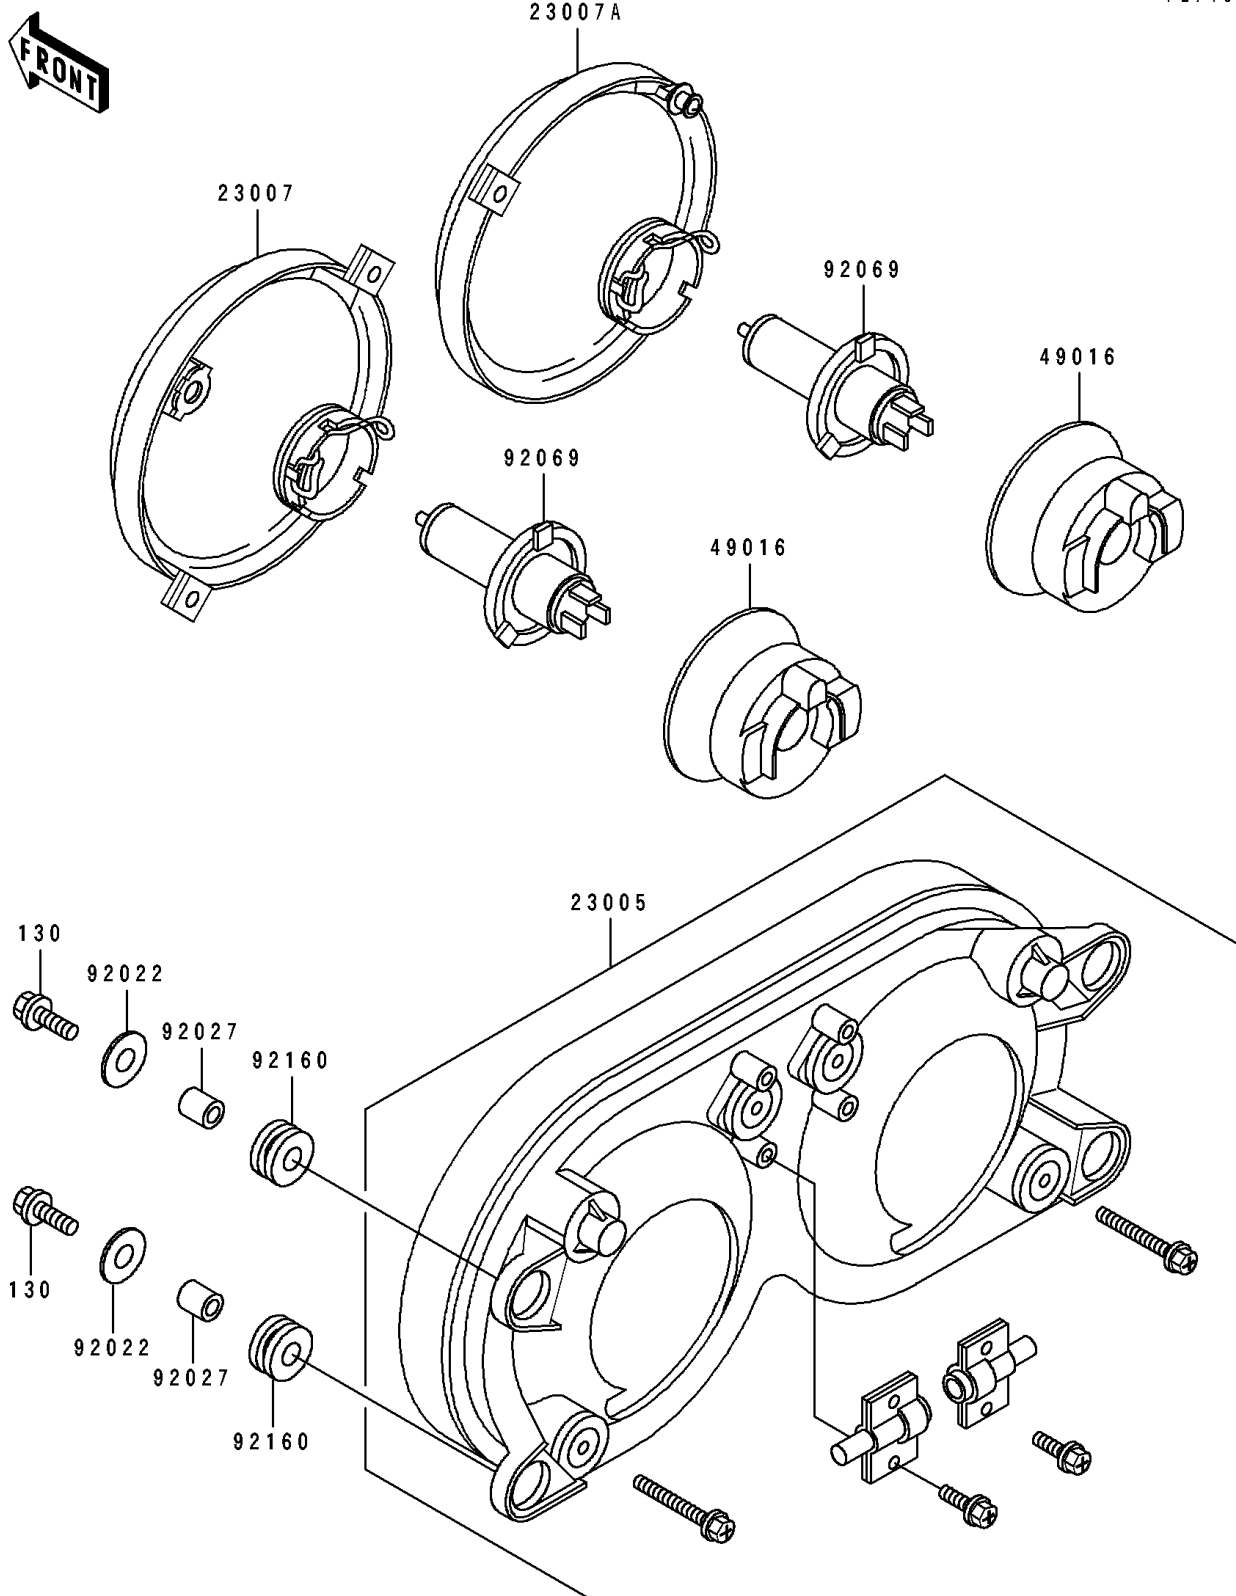

1991 NINJA® ZX™-7 PARTS DIAGRAM

Head Lamp

F 2710

1991 NINJA® ZX™-7 PARTS LIST

Head Lamp

ITEM NAME	PART NUMBER	QUANTITY
BODY-COMP-HEAD LAMP (Ref # 23005)	23005-1120	1
LENS-COMP,HEAD LAMP,LH (Ref # 23007)	23007-1203	1
LENS-COMP,HEAD LAMP,RH (Ref # 23007A)	23007-1204	1
COVER-SEAL,HEAD LAMP (Ref # 49016)	49016-1143	1
WASHER,6.5X20X1.6,BLACK (Ref # 92022)	92022-1346	1
COLLAR,6.8X10X12 (Ref # 92027)	92027-162	1
BULB,12V 60/55W,H4 (Ref # 92069)	92069-1002	1
DAMPER (Ref # 92160)	92160-1162	1
BOLT-FLANGED (Ref # 130)	130C0625	1