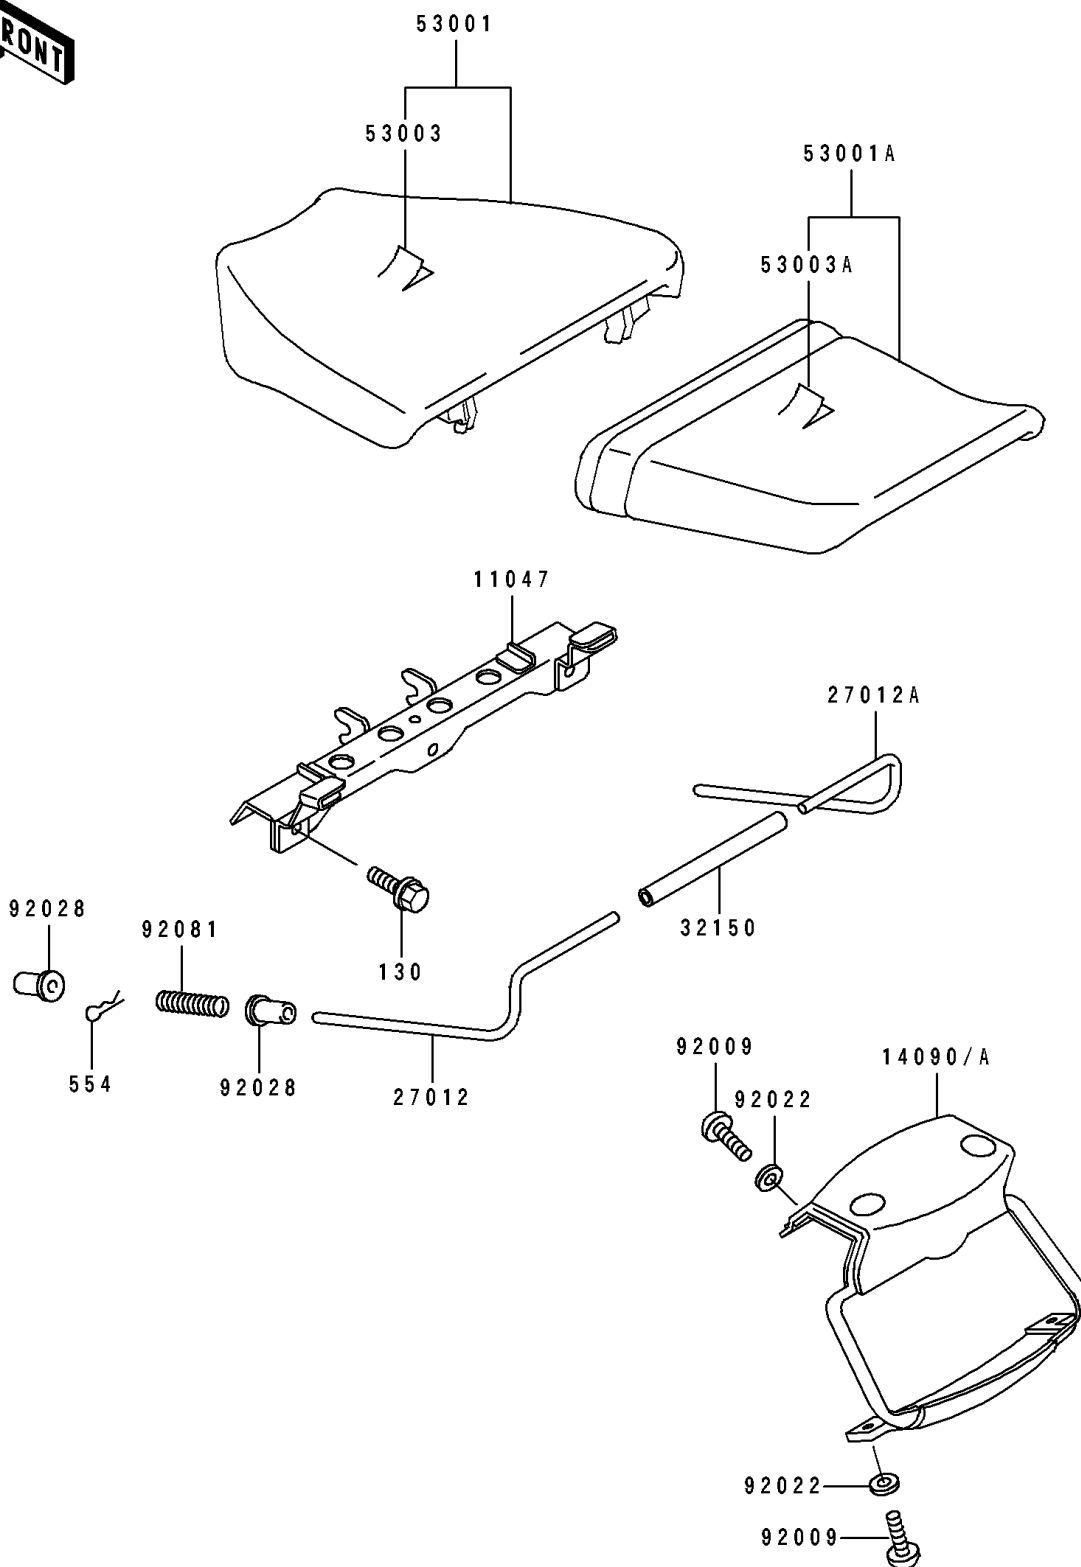

1991 NINJA® ZX™-7 PARTS DIAGRAM

Seat

F2510

1991 NINJA® ZX™-7 PARTS LIST

Seat

ITEM NAME	PART NUMBER	QUANTITY
BRACKET,REAR SEAT,FR (Ref # 11047)	11047-1262	1
COVER,TAIL,BLUE/WHITE (Ref # 14090A)	14090-1055-SA	1
HOOK,FRONT SEAT,LH (Ref # 27012)	27012-1434	1
HOOK,FRONT SEAT,RH (Ref # 27012A)	27012-1435	1
PIPE,SEAT LOCK HOOK (Ref # 32150)	32150-1415	1
SEAT-ASSY,FR,BLACK (Ref # 53001)	53001-1627-MA	1
SEAT-ASSY,RR,BLACK (Ref # 53001A)	53001-1657-MA	1
LEATHER,FRONT SEAT,BLACK (Ref # 53003)	53003-1244-MA	1
LEATHER,REAR SEAT,BLACK (Ref # 53003A)	53003-1245-MA	1
SCREW,5X20 (Ref # 92009)	92009-1656	1
WASHER,NYLON,5.3X11.5X1.5 (Ref # 92022)	92022-1521	1
BUSHING (Ref # 92028)	92028-1637	1
SPRING (Ref # 92081)	92081-1486	1
BOLT-FLANGED,6X12 (Ref # 130)	130H0612	1
PIN-SNAP (Ref # 554)	554A0600	1