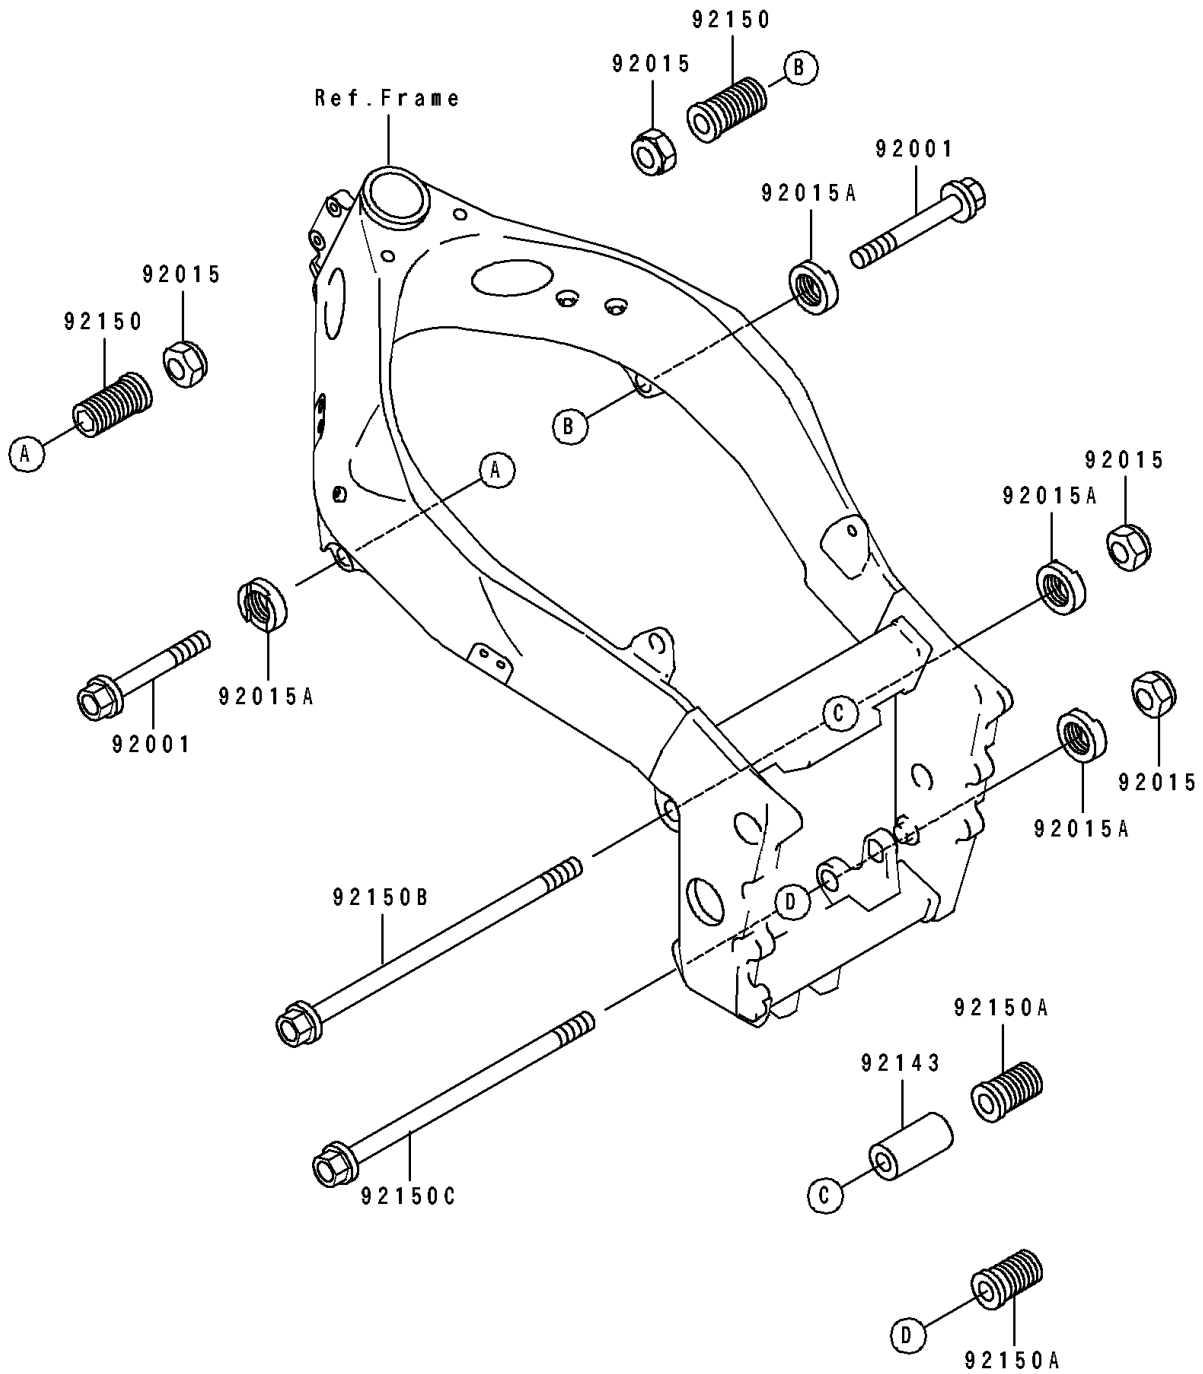

## 1991 NINJA® ZX™-7 PARTS DIAGRAM

Frame Fitting

F2131

## 1991 NINJA® ZX™-7 PARTS LIST

Frame Fitting

ITEM NAME	PART NUMBER	QUANTITY
BOLT,12X90 (Ref # 92001)	92001-1937	1
NUT,LOCK,12MM,BLACK (Ref # 92015)	92015-1190	1
NUT,ENGINE MOUNT,22MM (Ref # 92015A)	92015-1846	1
COLLAR,12.5X26X51 (Ref # 92143)	92143-1482	1
BOLT,ENGINE MOUNT,22X48 (Ref # 92150)	92150-1470	1
BOLT,ENGINE MOUNT,22X38 (Ref # 92150A)	92150-1471	1
BOLT,FLANGED,12X243 (Ref # 92150B)	92150-1472	1
BOLT,FLANGED,12X221 (Ref # 92150C)	92150-1473	1