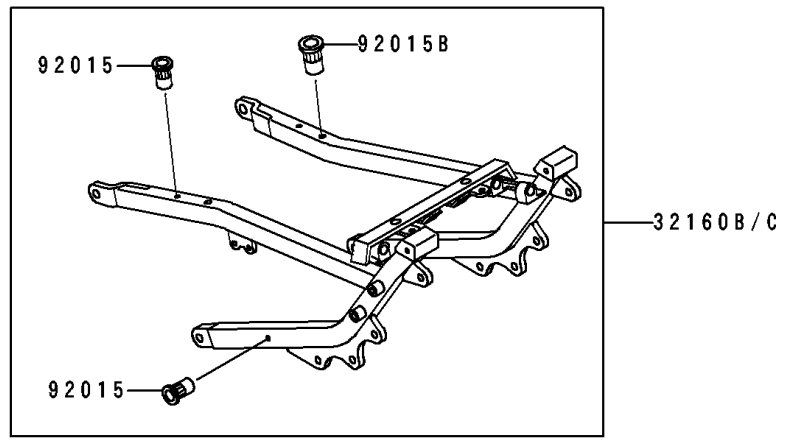

## 1991 NINJA® ZX™-7 PARTS DIAGRAM

Frame

F2120

## 1991 NINJA® ZX™-7 PARTS LIST

Frame

ITEM NAME	PART NUMBER	QUANTITY
FRAME-COMP,FR,SILVER NO.30 (Ref # 32160)	32160-1179-KF	1
FRAME-COMP,RR,SILVER NO.30 (Ref # 32160B)	32160-1182-KF	1
NUT,POP,6MM,L=15 (Ref # 92015)	92015-1791	1
NUT,POP,6MM,L=16.5 (Ref # 92015A)	92015-1792	1
NUT,POP,8MM,L=16.5 (Ref # 92015B)	92015-1793	1
NUT,CAP,25MM (Ref # 92015C)	92015-1847	1
NUT,STEERING STEM,35MM (Ref # 92015D)	92015-1848	1
SEAL-OIL,XMH 43 75 6.4J (Ref # 92049)	92049-1382	1
SEAL-OIL,XMHE 43 55 4J (Ref # 92049A)	92049-1383	1
RING-O,34.5X2.0 (Ref # 92055)	92055-1452	1
BEARING-ROLLER,32907JR-2 (Ref # 92116)	92116-1072	1
BEARING-ROLLER,32907JR-3 (Ref # 92116A)	92116-1074	1
WASHER,CLAW,25.5X40X2.3 (Ref # 92200)	92200-1083	1
WASHER,25.5X42X2.3 (Ref # 92200A)	92200-1084	1