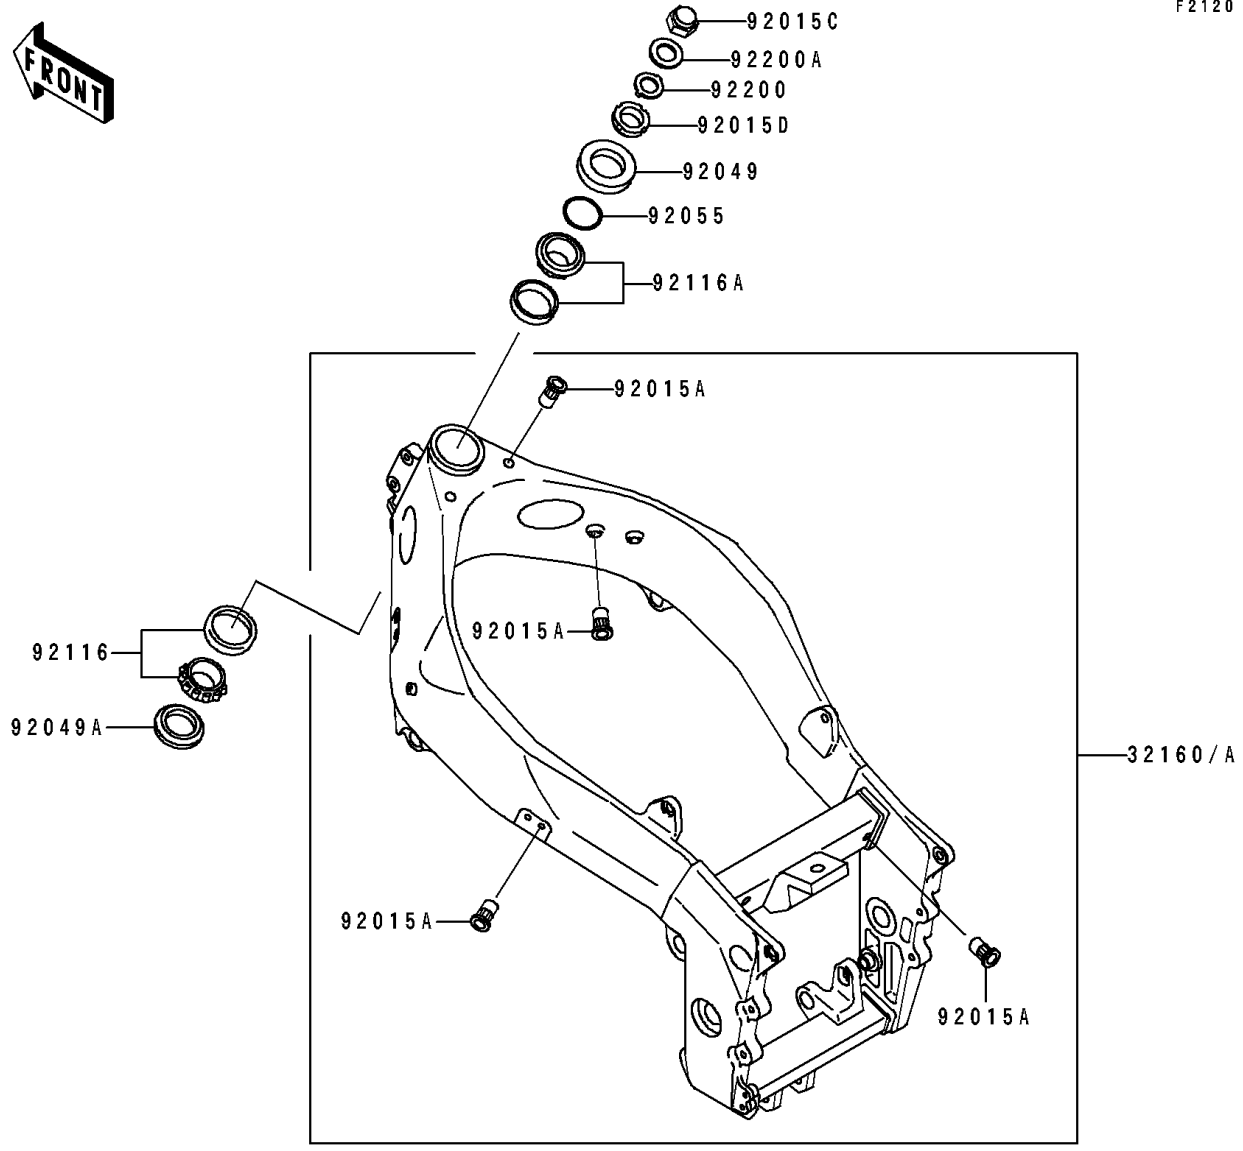

## 1991 NINJA® ZX™-7 PARTS DIAGRAM

Frame

F2120

## 1991 NINJA® ZX™-7 PARTS LIST

Frame

ITEM NAME	PART NUMBER	QUANTITY
FRAME-COMP,FR,SILVER NO.30 (Ref # 32160)	32160-1179-KF	1
FRAME-COMP,RR,SILVER NO.30 (Ref # 32160B)	32160-1182-KF	1
NUT,POP,6MM,L=15 (Ref # 92015)	92015-1791	1
NUT,POP,6MM,L=16.5 (Ref # 92015A)	92015-1792	1
NUT,POP,8MM,L=16.5 (Ref # 92015B)	92015-1793	1
NUT,CAP,25MM (Ref # 92015C)	92015-1847	1
NUT,STEERING STEM,35MM (Ref # 92015D)	92015-1848	1
SEAL-OIL,XMH 43 75 6.4J (Ref # 92049)	92049-1382	1
SEAL-OIL,XMHE 43 55 4J (Ref # 92049A)	92049-1383	1
RING-O,34.5X2.0 (Ref # 92055)	92055-1452	1
BEARING-ROLLER,32907JR-2 (Ref # 92116)	92116-1072	1
BEARING-ROLLER,32907JR-3 (Ref # 92116A)	92116-1074	1
WASHER,CLAW,25.5X40X2.3 (Ref # 92200)	92200-1083	1
WASHER,25.5X42X2.3 (Ref # 92200A)	92200-1084	1