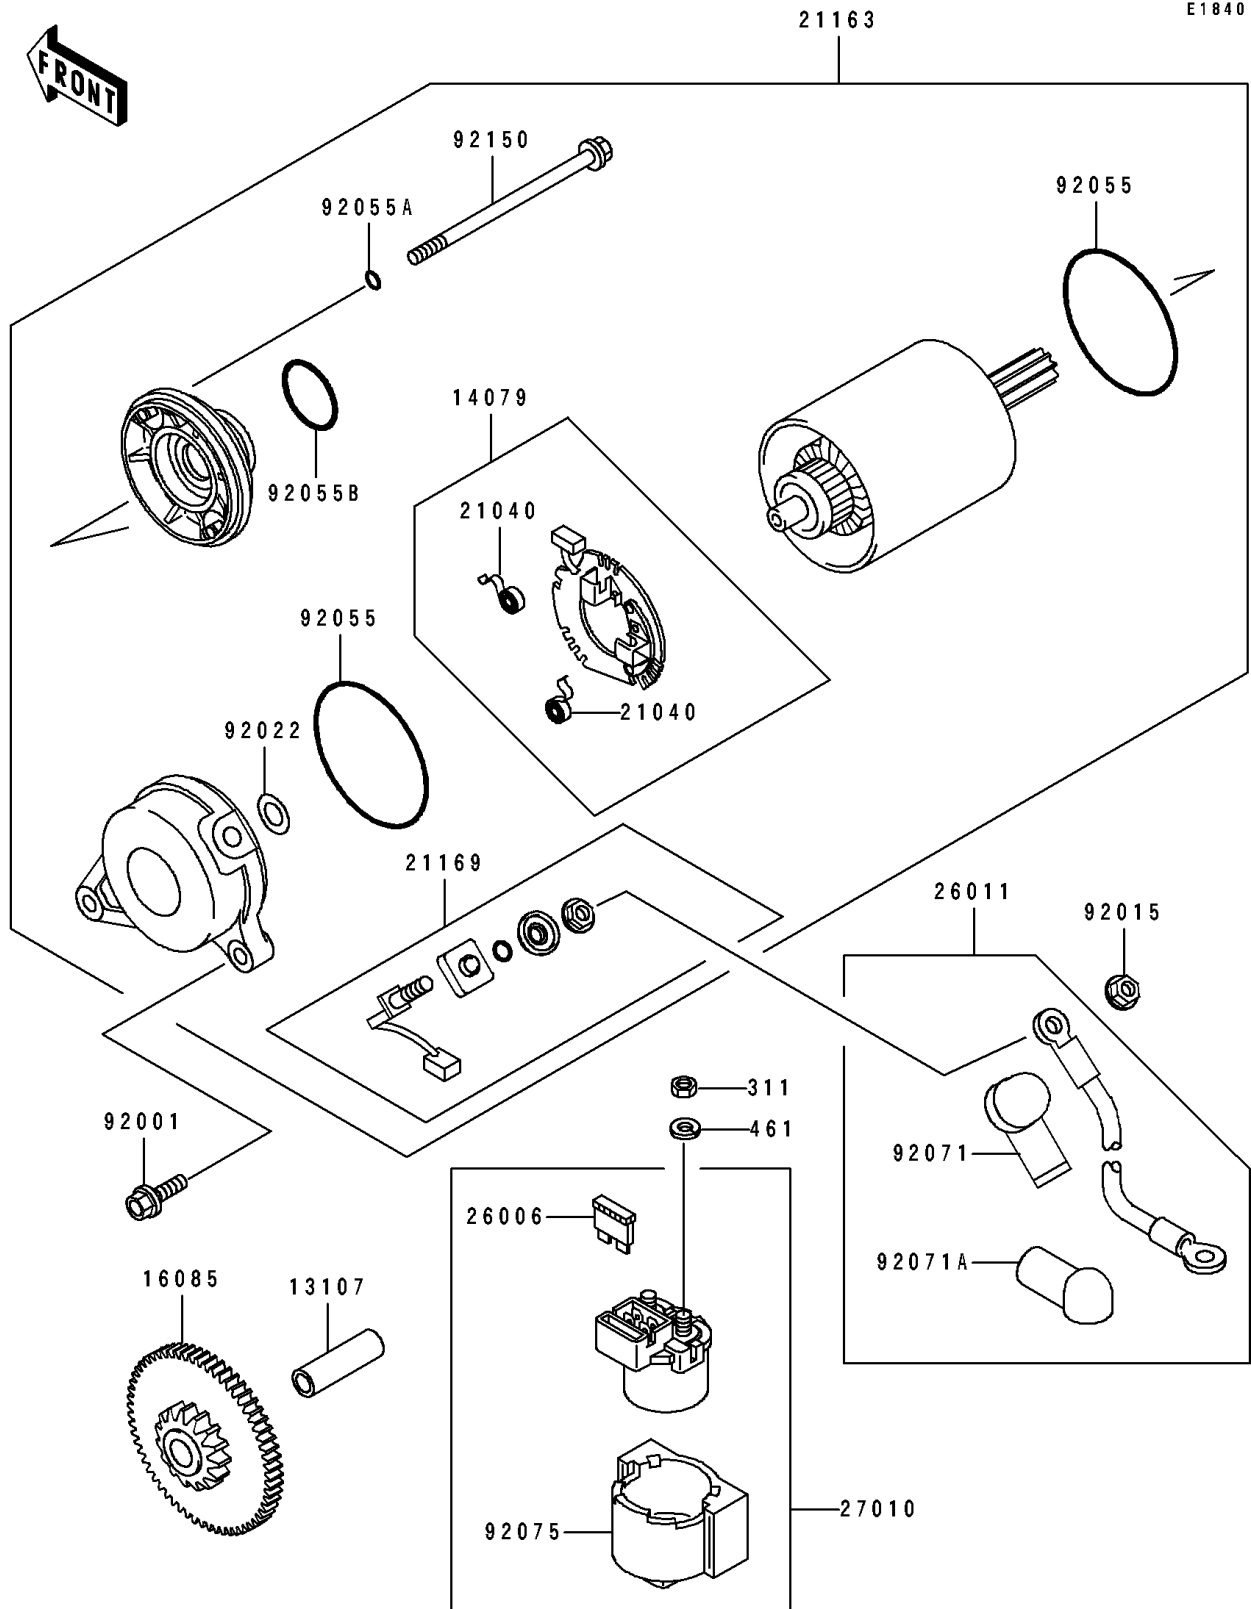

1991 NINJA® ZX™-7 PARTS DIAGRAM

Starter Motor

1991 NINJA® ZX™-7 PARTS LIST

Starter Motor

ITEM NAME	PART NUMBER	QUANTITY
SHAFT (Ref # 13107)	13107-1112	1
HOLDER-ASSY,CARBON BRUSH (Ref # 14079)	14079-1082	1
GEAR,IDLE (Ref # 16085)	16085-1104	1
SPRING-BRUSH (Ref # 21040)	21040-1051	1
STARTER-ELECTRIC (Ref # 21163)	21163-1193	1
TERMINAL,STARTER (Ref # 21169)	21169-1058	1
FUSE,30A-G (Ref # 26006)	26006-1006	1
WIRE-LEAD,STARTER MOTOR (Ref # 26011)	26011-1473	1
SWITCH,MAGNETIC (Ref # 27010)	27010-1213	1
BOLT,6X20 (Ref # 92001)	92001-1947	1
NUT (Ref # 92015)	92015-1623	1
WASHER (Ref # 92022)	92022-2200	1
RING-O,62MM (Ref # 92055)	92055-1260	1
RING-O,4.5MM (Ref # 92055A)	92055-1261	1
RING-O,24.4MM (Ref # 92055B)	92055-1262	1
GROMMET,STARTER TERMINAL (Ref # 92071)	92071-1120	1
GROMMET,TERMINAL (Ref # 92071A)	92071-1121	1
DAMPER,MAGNETIC SWITCH (Ref # 92075)	92075-1863	1
BOLT (Ref # 92150)	92150-1237	1
NUT-HEX,6MM (Ref # 311)	311B0600	1
WASHER-SPRING,6MM (Ref # 461)	461F0600	1