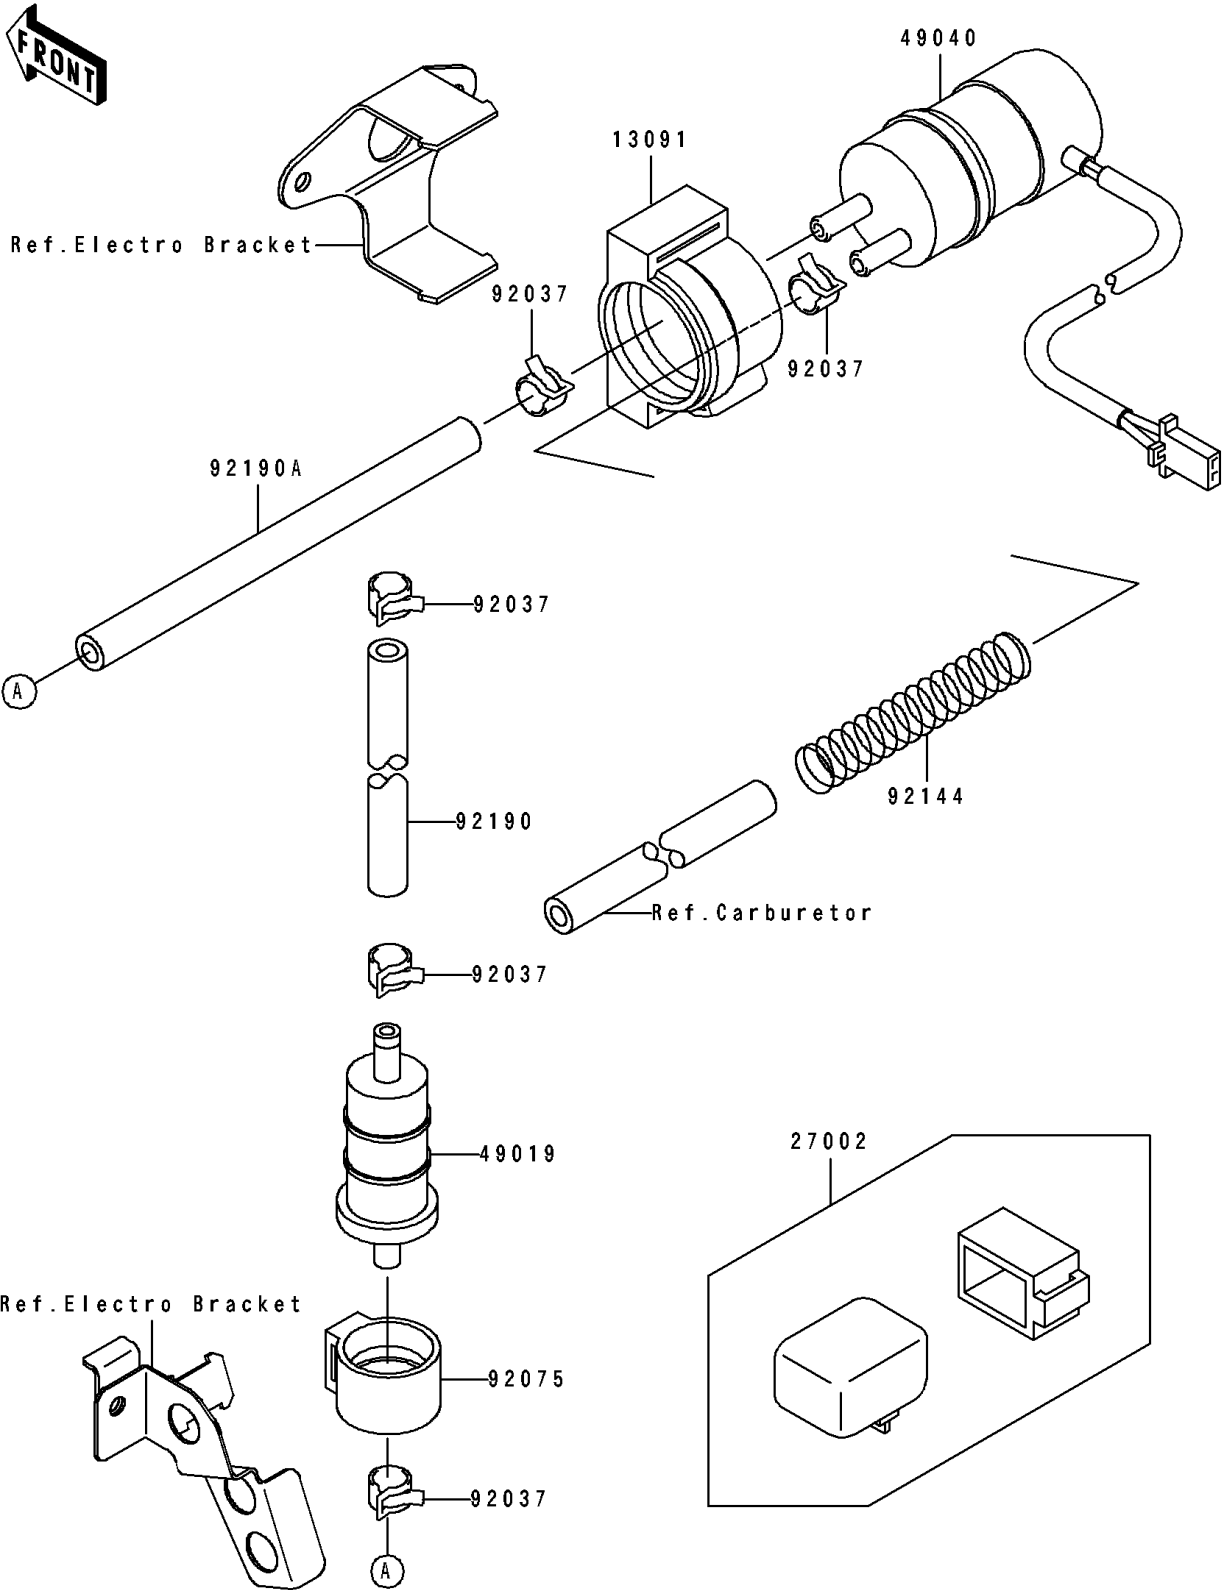

## 1991 NINJA® ZX™-7 PARTS DIAGRAM

Fuel Pump

E1520

## 1991 NINJA® ZX™-7 PARTS LIST

### Fuel Pump

ITEM NAME	PART NUMBER	QUANTITY
HOLDER,FUEL PUMP (Ref # 13091)	13091-1738	1
RELAY-ASSY (Ref # 27002)	27002-1065	1
FILTER-FUEL (Ref # 49019)	49019-1055	1
PUMP-FUEL (Ref # 49040)	49040-1057	1
CLAMP (Ref # 92037)	92037-1181	1
DAMPER,FUEL FILTER (Ref # 92075)	92075-1853	1
SPRING,HOSE PROTECTOR (Ref # 92144)	92144-1347	1
TUBE,7.5X13.5X95 (Ref # 92190)	92190-1202	1
TUBE,7.5X13.5X145 (Ref # 92190A)	92190-1229	1