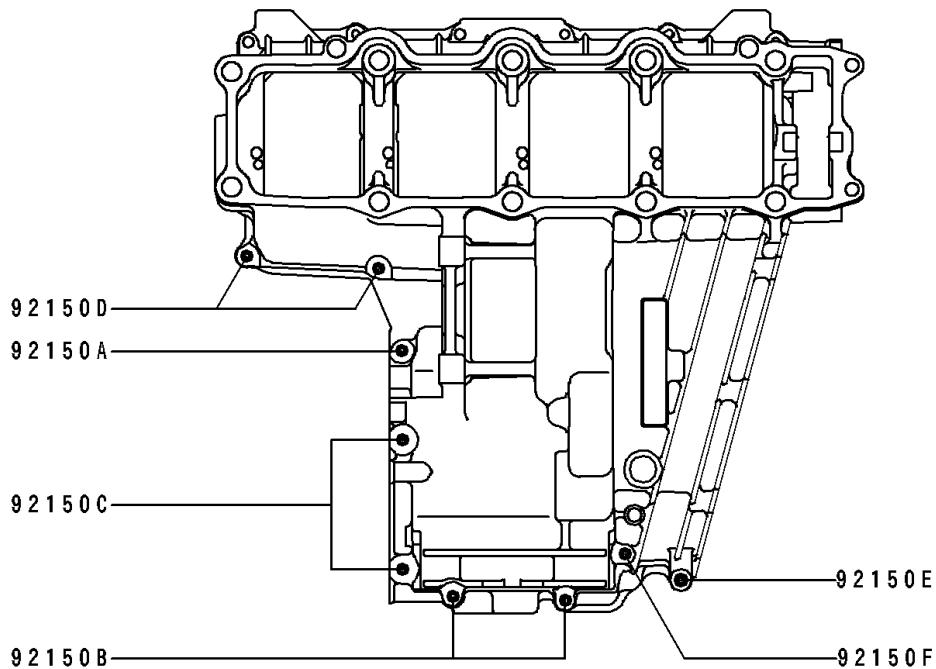

1991 NINJA® ZX™-7 PARTS DIAGRAM

Crankcase Bolt Pattern

E1412

Upper Case

Lower Case

1991 NINJA® ZX™-7 PARTS LIST

Crankcase Bolt Pattern

ITEM NAME	PART NUMBER	QUANTITY
BOLT,8X90 (Ref # 92150)	92150-1163	1
BOLT,6X38 (Ref # 92150A)	92150-1301	1
BOLT,6X105 (Ref # 92150B)	92150-1464	1
BOLT,8X70 (Ref # 92150C)	92150-1483	1
BOLT,6X35 (Ref # 92150D)	92150-1547	1
BOLT,6X60 (Ref # 92150E)	92150-1548	1
BOLT,6X70 (Ref # 92150F)	92150-1549	1
BOLT,8X115 (Ref # 92150G)	92150-1550	1