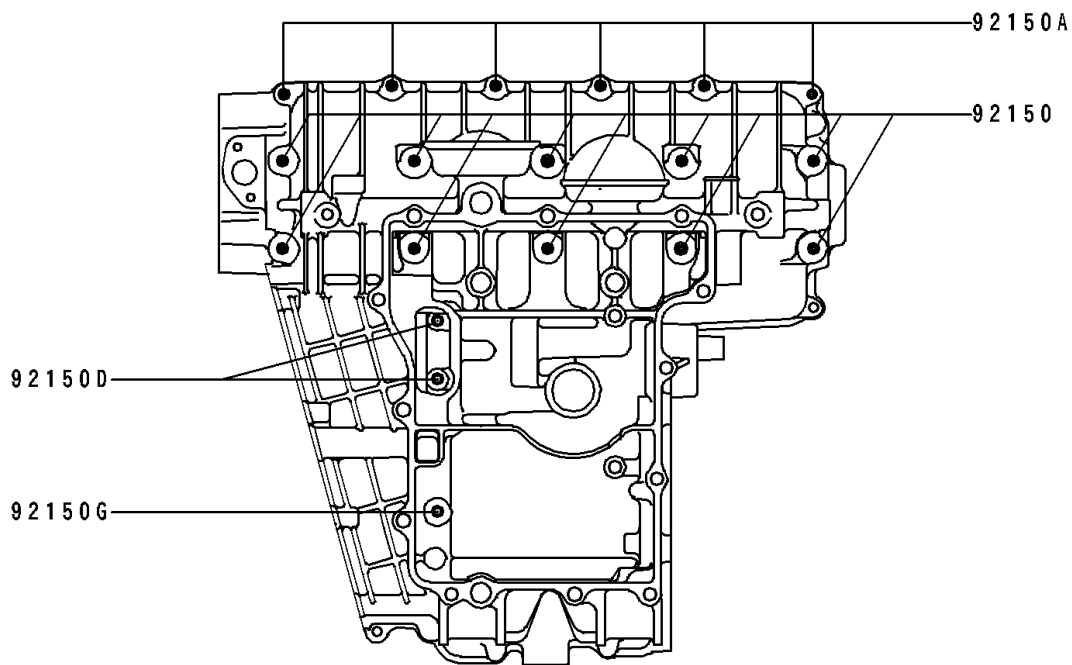

1991 NINJA® ZX™-7 PARTS DIAGRAM

Crankcase Bolt Pattern

E1412

Upper Case

Lower Case

1991 NINJA® ZX™-7 PARTS LIST

Crankcase Bolt Pattern

ITEM NAME	PART NUMBER	QUANTITY
BOLT,8X90 (Ref # 92150)	92150-1163	1
BOLT,6X38 (Ref # 92150A)	92150-1301	1
BOLT,6X105 (Ref # 92150B)	92150-1464	1
BOLT,8X70 (Ref # 92150C)	92150-1483	1
BOLT,6X35 (Ref # 92150D)	92150-1547	1
BOLT,6X60 (Ref # 92150E)	92150-1548	1
BOLT,6X70 (Ref # 92150F)	92150-1549	1
BOLT,8X115 (Ref # 92150G)	92150-1550	1