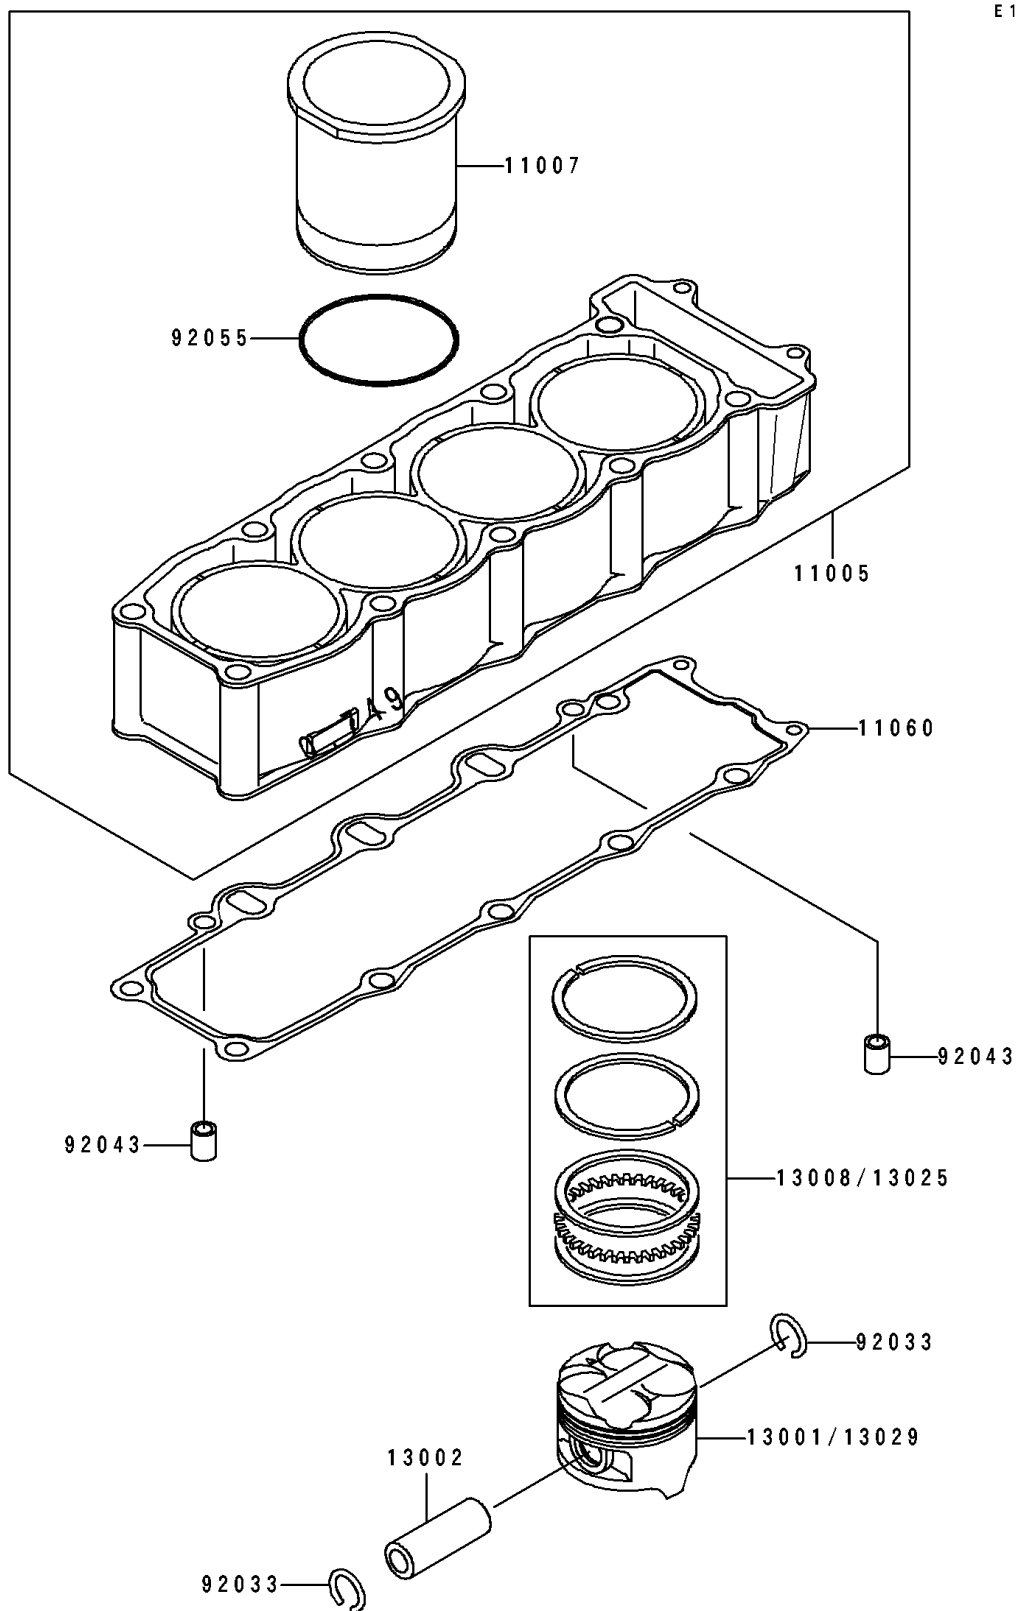

## 1991 NINJA® ZX™-7 PARTS DIAGRAM

Cylinder/Piston

E1120

## 1991 NINJA® ZX™-7 PARTS LIST

Cylinder/Piston

ITEM NAME	PART NUMBER	QUANTITY
CYLINDER-ENGINE (Ref # 11005)	11005-1656	1
LINER-CYLINDER (Ref # 11007)	11007-1115	1
GASKET,CYLINDER BASE (Ref # 11060)	11060-1093	1
PISTON-ENGINE,STD (Ref # 13001)	13001-1355	1
PIN-PISTON (Ref # 13002)	13002-1086	1
RING-SET-PISTON,STD (Ref # 13008)	13008-1136	1
RING-SET-PISTON L,O/S 0.50 (Ref # 13025)	13025-1113	1
PISTON-ENGINE L,O/S 0.50 (Ref # 13029)	13029-1207	1
RING-SNAP,20.5X1.2 (Ref # 92033)	92033-1099	1
PIN,DOWEL,10X14 (Ref # 92043)	92043-1037	1
RING-O,76MM (Ref # 92055)	92055-1213	1