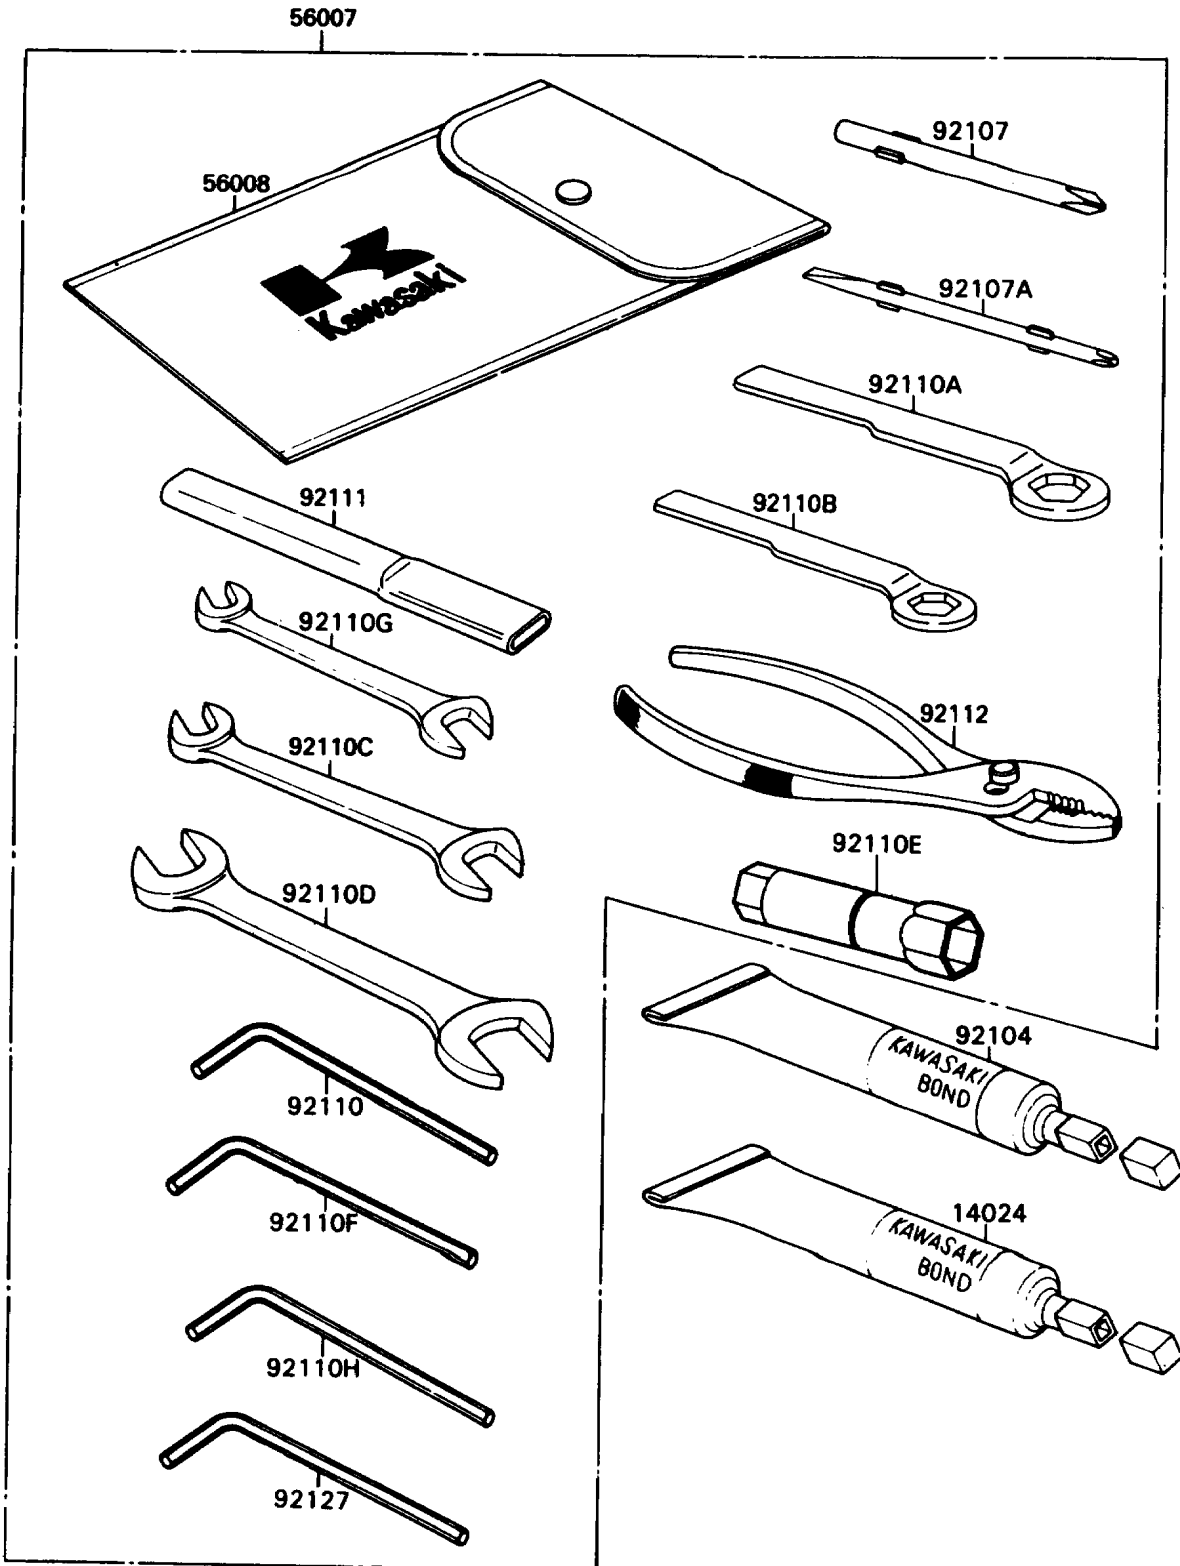

## 1990 NINJA® ZX™-7 PARTS DIAGRAM

Owner's Tools

F2810

## 1990 NINJA® ZX™-7 PARTS LIST

Owner's Tools

| ITEM NAME                                   | PART NUMBER | QUANTITY |
|---|-------------|----------|
| THREE BOND TB1211,HT/RS,WHITE (Ref # 14024) | 56019-120   | 1        |
| TOOLKIT (Ref # 56007)                       | 56007-1343  | 1        |
| BAG,TOOL (Ref # 56008)                      | 56008-1019  | 1        |
| GASKET-LIQUID,TUBE,100G,BLACK (Ref # 92104) | 92104-1003  | 1        |
| TOOL-DRIVER,#3PHILLIPS (Ref # 92107)        | 92107-005   | 1        |
| TOOL-DRIVER,#2PHILLIPS&SLOT (Ref # 92107A)  | 92107-1051  | 1        |
| TOOL-WRENCH,ALLEN,5MM (Ref # 92110)         | 92110-1015  | 1        |
| TOOL-WRENCH,BOX END,27MM (Ref # 92110A)     | 92110-1147  | 1        |
| TOOL-WRENCH,BOX END,22MM (Ref # 92110B)     | 92110-1148  | 1        |
| TOOL-WRENCH,OPEN END,10X12 (Ref # 92110C)   | 92110-1152  | 1        |
| TOOL-WRENCH,OPEN END,14X17 (Ref # 92110D)   | 92110-1153  | 1        |
| TOOL-WRENCH,BOX,16MM (Ref # 92110E)         | 92110-1154  | 1        |
| TOOL-WRENCH,ALLEN,4MM (Ref # 92110F)        | 92110-3703  | 1        |
| TOOL-WRENCH,OPEN END,8X10 (Ref # 92110G)    | 92126-001   | 1        |
| TOOL-WRENCH,ALLEN,6MM (Ref # 92110H)        | 92127-003   | 1        |
| TOOL-BAR,BOX END WRENCH (Ref # 92111)       | 92111-1051  | 1        |
| TOOL-PLIERS (Ref # 92112)                   | 92112-003   | 1        |
| TOOL-WRENCH,ALLEN,8MM (Ref # 92127)         | 92127-002   | 1        |