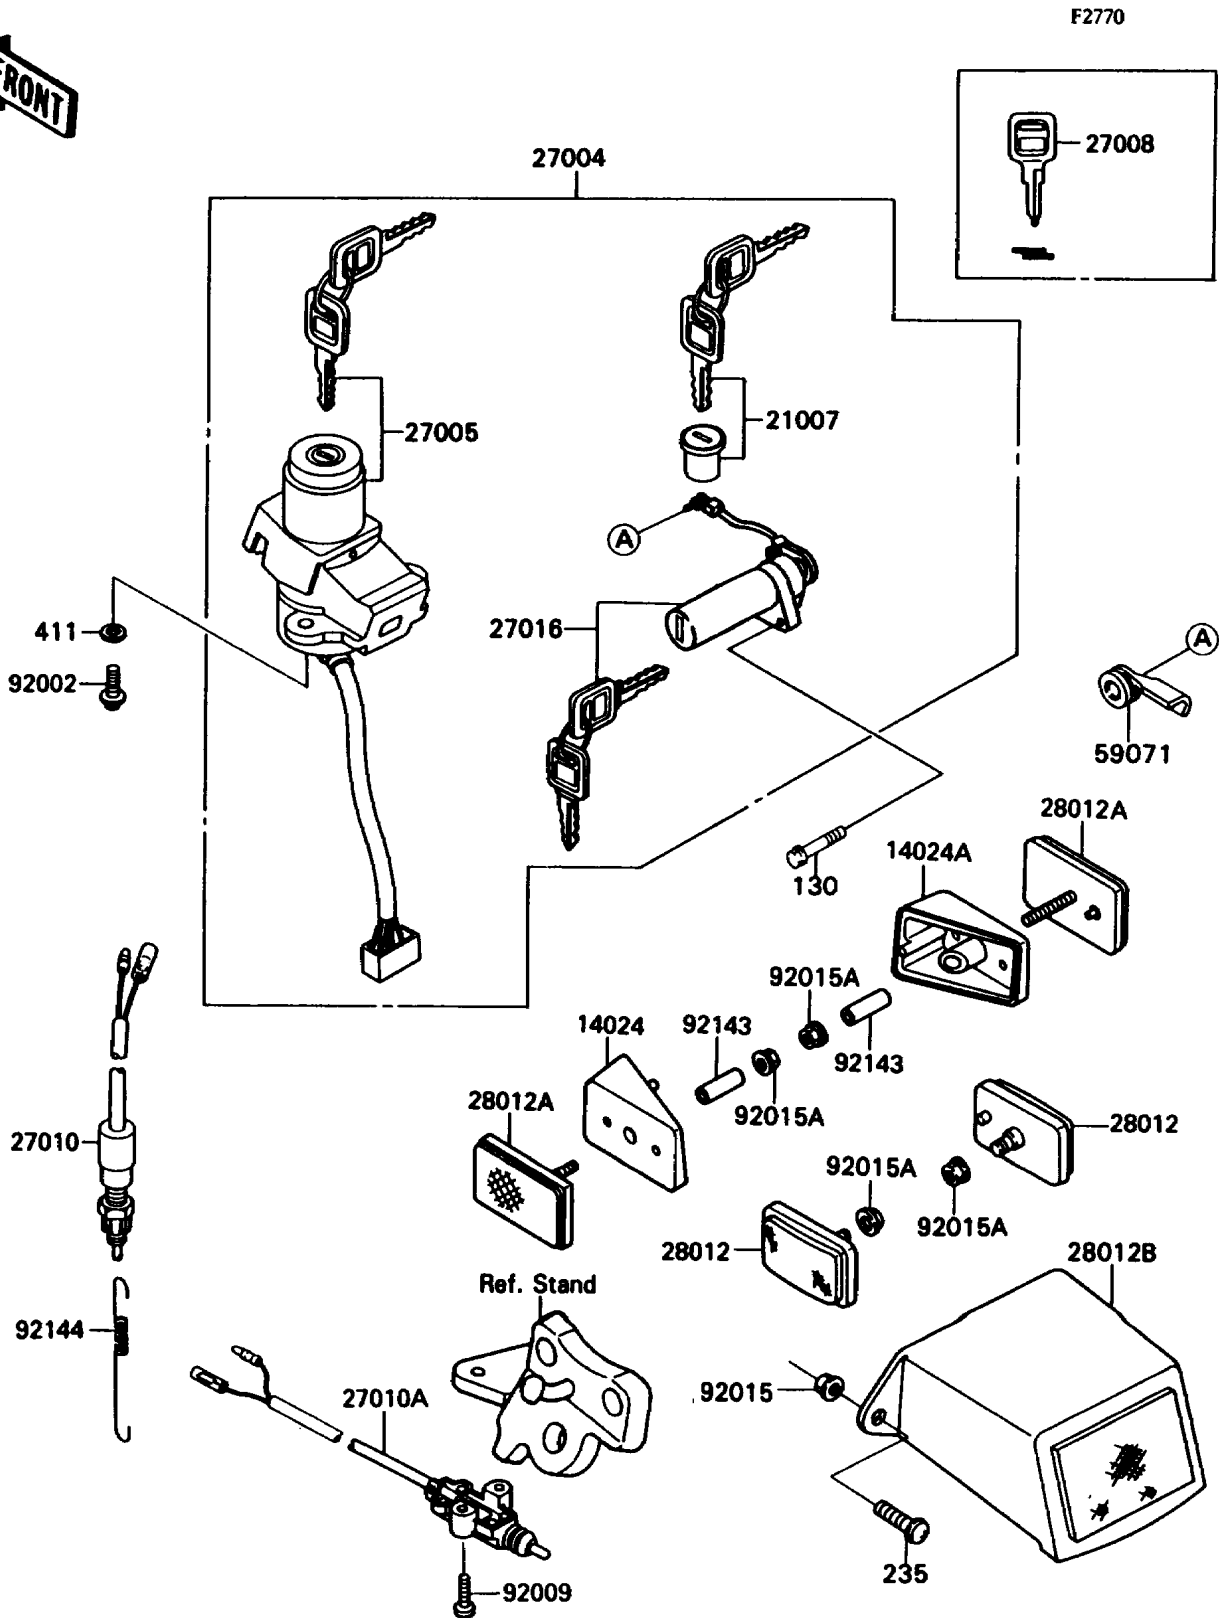

1990 NINJA® ZX™-7 PARTS DIAGRAM

Ignition Switch/Locks/Reflectors

1990 NINJA® ZX™-7 PARTS LIST

Ignition Switch/Locks/Reflectors

ITEM NAME	PART NUMBER	QUANTITY
COVER,REFLECTOR,LH (Ref # 14024)	14024-1812	1
COVER,REFLECTOR,RH (Ref # 14024A)	14024-1813	1
ROTOR,LOCK,TANK CAP (Ref # 21007)	21007-5027	1
SWITCH-ASSY (Ref # 27004)	27004-5357	1
SWITCH-ASSY-IGNITION (Ref # 27005)	27005-5081	1
KEY-LOCK,BLANK (Ref # 27008)	27008-1103	1
SWITCH,BRAKE LAMP (Ref # 27010)	27010-1093	1
SWITCH,SIDE STAND (Ref # 27010A)	27010-1223	1
LOCK-ASSY,SEAT (Ref # 27016)	27016-5151	1
REFLECTOR-REFLEX,RR (Ref # 28012)	28012-1054	1
REFLECTOR-REFLEX (Ref # 28012A)	28012-1064	1
REFLECTOR-REFLEX,RR (Ref # 28012B)	28012-1066	1
JOINT (Ref # 59071)	59071-1125	1
BOLT,TORX,6X16 (Ref # 92002)	92002-1333	1
SCREW,5X20 (Ref # 92009)	92009-1459	1
NUT,FLANGED,6MM (Ref # 92015)	92015-1193	1
NUT,FLANGED,5MM (Ref # 92015A)	92015-1259	1
COLLAR,5.6X8X25 (Ref # 92143)	92143-1231	1
SPRING,REAR BRAKE SWITCH (Ref # 92144)	92144-1283	1
BOLT-FLANGED,5X30 (Ref # 130)	130H0530	1
SCREW-PAN-WP-CROS (Ref # 235)	235C0620	1
WASHER-PLAIN,6MM (Ref # 411)	411E0600	1