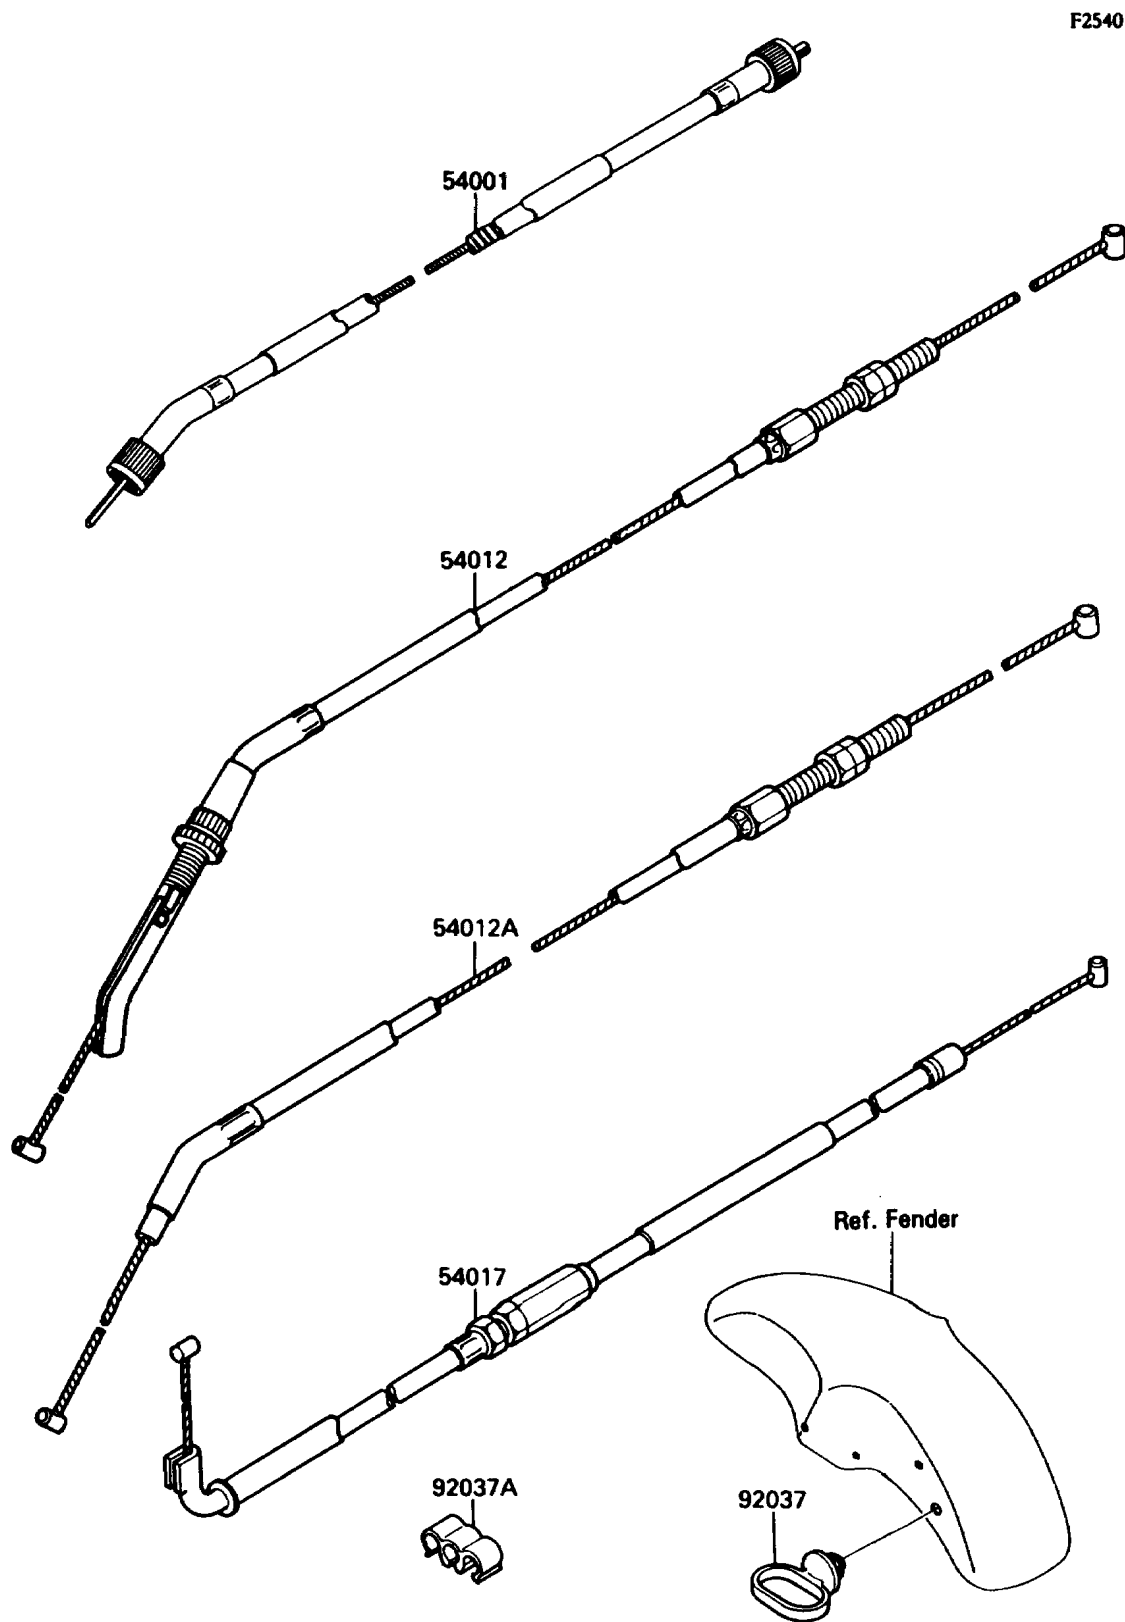

## 1990 NINJA® ZX™-7 PARTS DIAGRAM

Cables

## 1990 NINJA® ZX™-7 PARTS LIST

Cables

ITEM NAME	PART NUMBER	QUANTITY
CABLE-SPEEDOMETER (Ref # 54001)	54001-1155	1
CABLE-THROTTLE,OPENING (Ref # 54012)	54012-1314	1
CABLE-THROTTLE,CLOSING (Ref # 54012A)	54012-1315	1
CABLE-STARTER (Ref # 54017)	54017-1088	1
CLAMP,CABLE (Ref # 92037)	92037-1459	1
CLAMP,CABLE (Ref # 92037A)	92037-1697	1