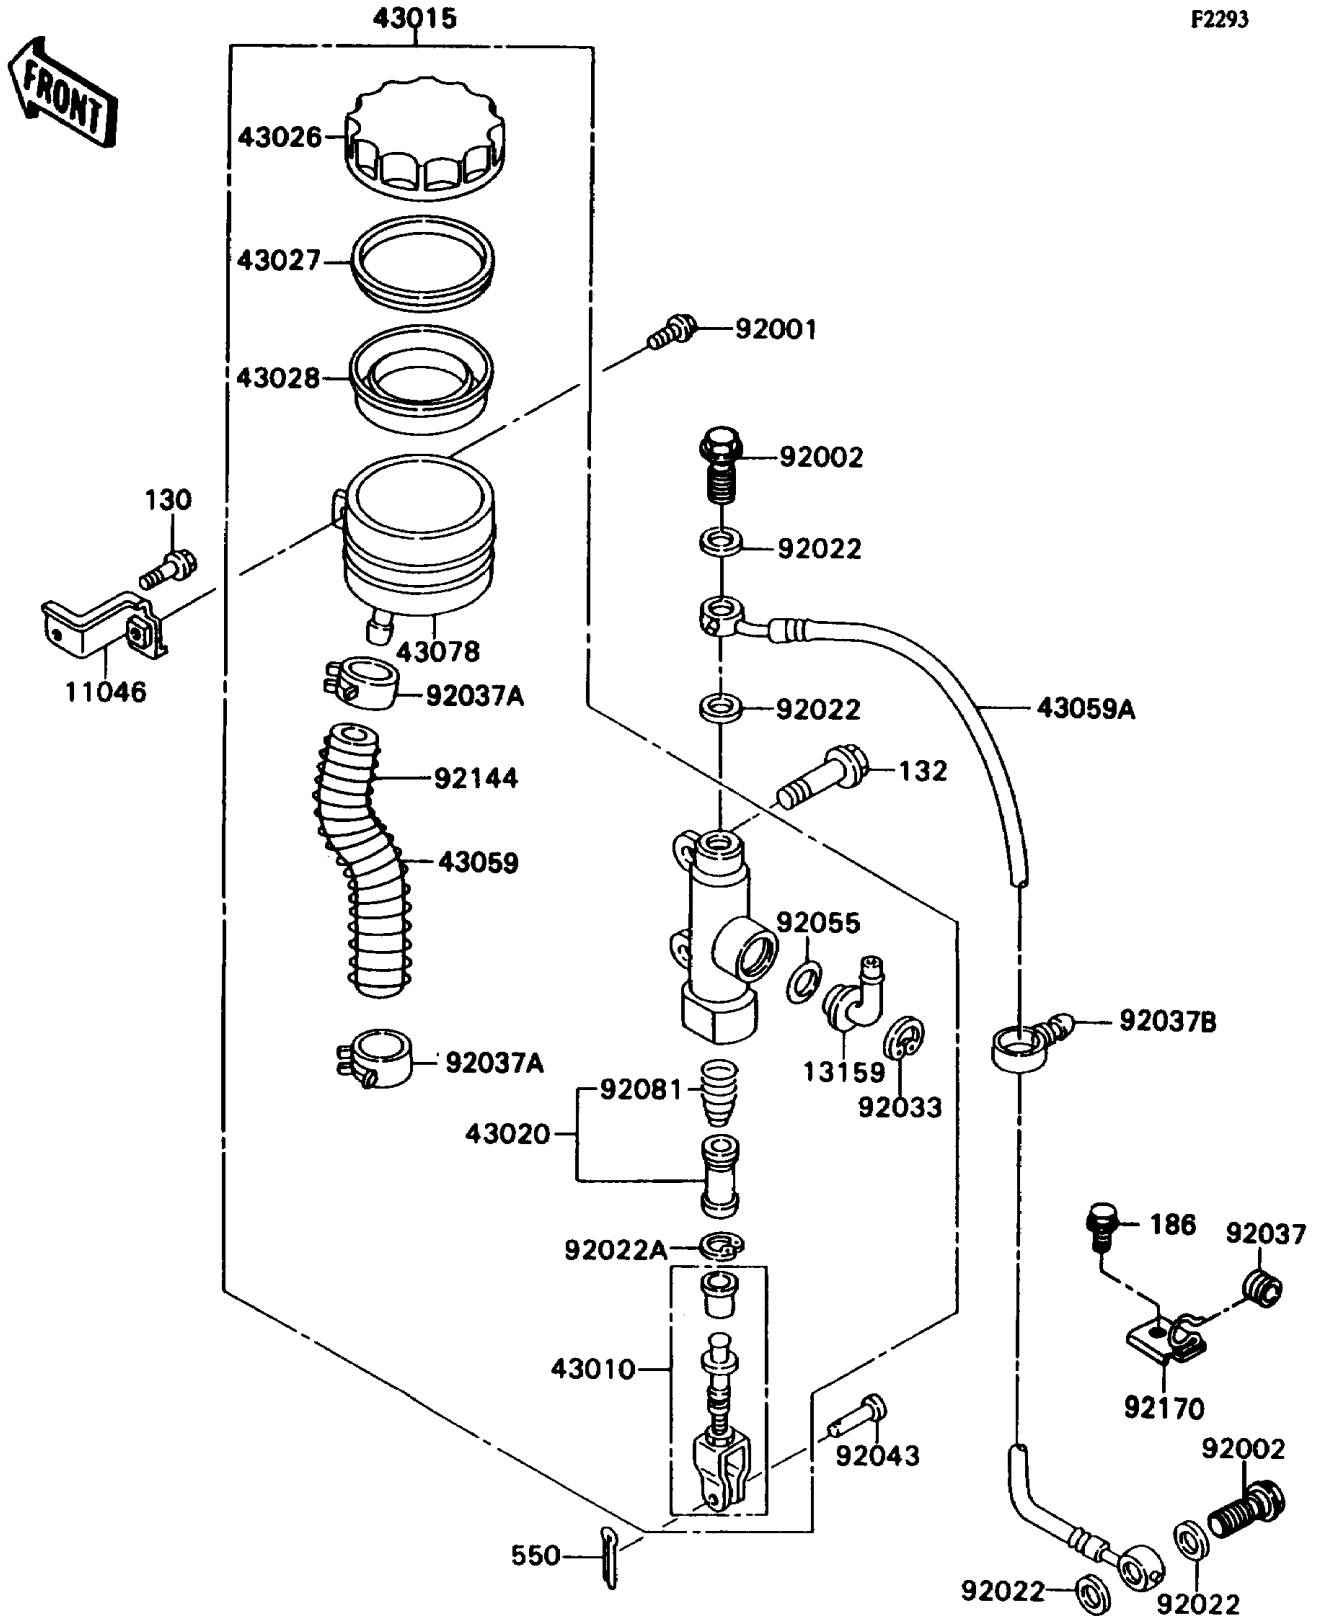

## 1990 NINJA® ZX™-7 PARTS DIAGRAM

Rear Master Cylinder

F2293

## 1990 NINJA® ZX™-7 PARTS LIST

Rear Master Cylinder

ITEM NAME	PART NUMBER	QUANTITY
BRACKET,RESERVOIR (Ref # 11046)	11046-1542	1
CONNECTOR,RR MASTER CYLINDER (Ref # 13159)	13159-1052	1
ROD-ASSY-BRAKE (Ref # 43010)	43010-1055	1
CYLINDER-ASSY-MASTER,RR (Ref # 43015)	43015-1393	1
PISTON-COMP-BRAKE (Ref # 43020)	43020-1057	1
CAP-BRAKE (Ref # 43026)	43026-1051	1
PLATE-DIAPHRAGM (Ref # 43027)	43027-1051	1
DIAPHRAGM,MASTER CYLINDER (Ref # 43028)	43028-1057	1
HOSE-BRAKE (Ref # 43059)	43059-1487	1
HOSE-BRAKE,RR (Ref # 43059A)	43059-1575	1
RESERVOIR,RR MASTER CYLINDER (Ref # 43078)	43078-1058	1
BOLT,6X20 (Ref # 92001)	92001-1460	1
BOLT,OIL,L=23 (Ref # 92002)	92002-1888	1
WASHER,10.5X15X1.5 (Ref # 92022)	43067-001	1
WASHER,CIRCRIP (Ref # 92022A)	92022-1601	1
RING-SNAP,20.5MM (Ref # 92033)	92033-1186	1
GROMMET,HOSE CLAMP (Ref # 92037)	43064-006	1
CLAMP,BRAKE HOSE (Ref # 92037A)	92037-1547	1
CLAMP,HOSE (Ref # 92037B)	92037-1827	1
PIN,8MM (Ref # 92043)	92043-1303	1
RING-O,MASTER CYLINDER (Ref # 92055)	92055-1251	1
SPRING,MASTER CYLINDER (Ref # 92081)	92081-1737	1
SPRING,BRAKE HOSE (Ref # 92144)	92144-1057	1
CLAMP,HOSE (Ref # 92170)	92170-1098	1
BOLT-FLANGED,6X12 (Ref # 130)	130H0612	1
BOLT-FLANGED-SMALL (Ref # 132)	132J0830	1
BOLT-UPSET-WP,6X10 (Ref # 186)	186N0614	1
PIN-COTTER,2.0X15 (Ref # 550)	550D2015	1