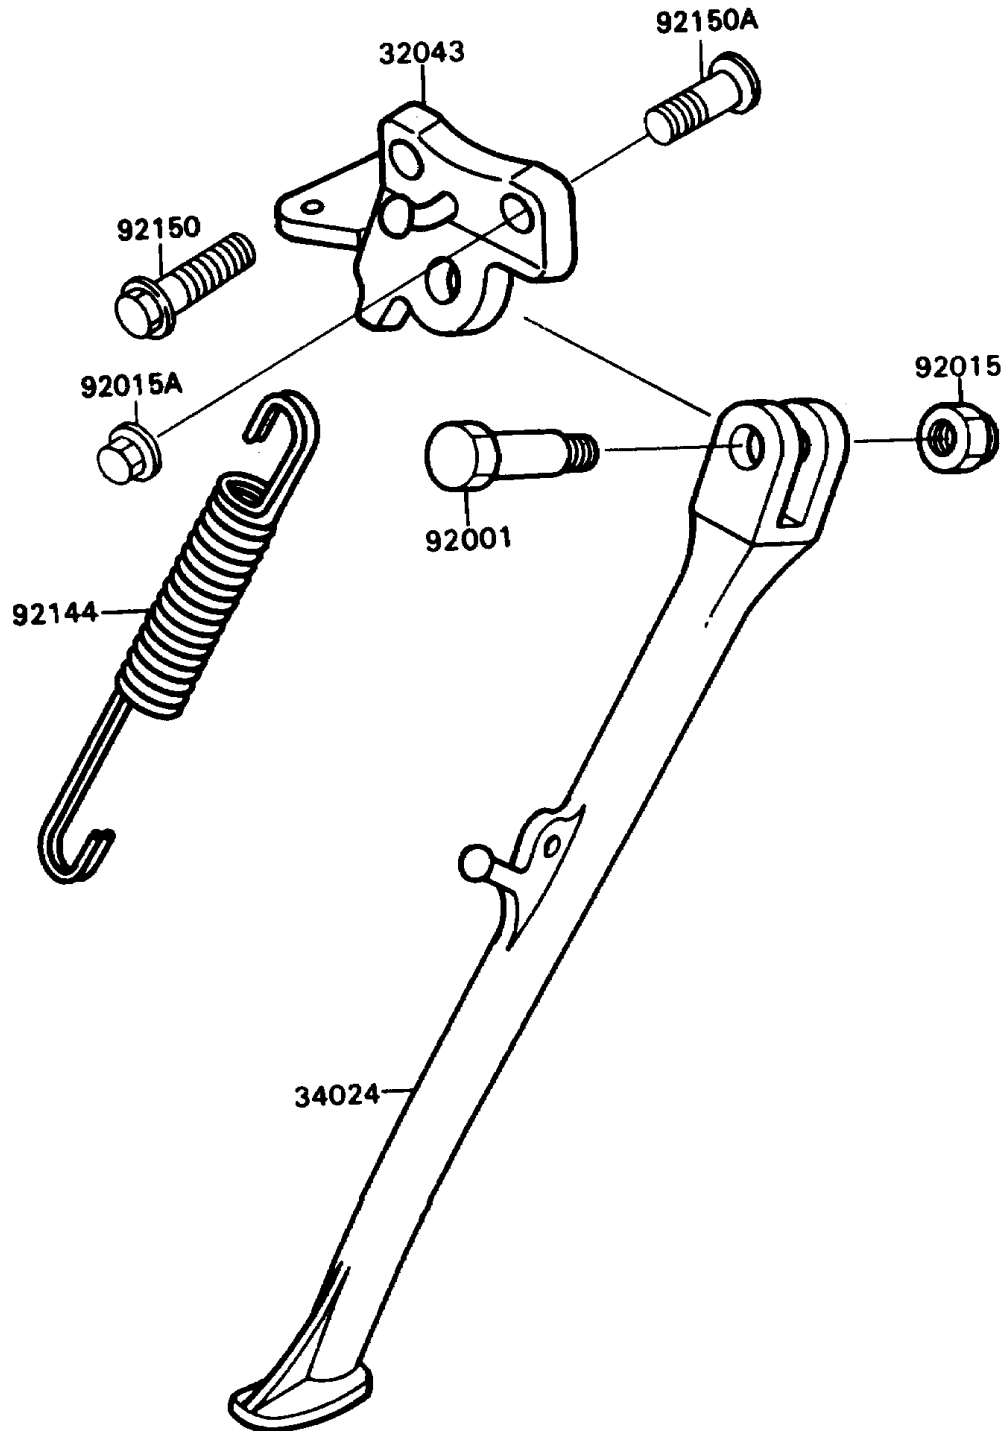

## 1990 NINJA® ZX™-7 PARTS DIAGRAM

Stand(s)

F2190

## 1990 NINJA® ZX™-7 PARTS LIST

Stand(s)

ITEM NAME	PART NUMBER	QUANTITY
BRACKET-STAND,SIDE (Ref # 32043)	32043-1342	1
STAND-SIDE (Ref # 34024)	34024-1214	1
BOLT,SIDE STAND (Ref # 92001)	92001-1788	1
NUT,LOCK,10MM,BLACK (Ref # 92015)	92015-1188	1
NUT,FLANGED,10MM (Ref # 92015A)	92015-1502	1
SPRING,SIDE STAND (Ref # 92144)	92144-1127	1
BOLT,FLANGED,10X35 (Ref # 92150)	92150-1353	1
BOLT,SOCKET,10X35 (Ref # 92150A)	92150-1354	1