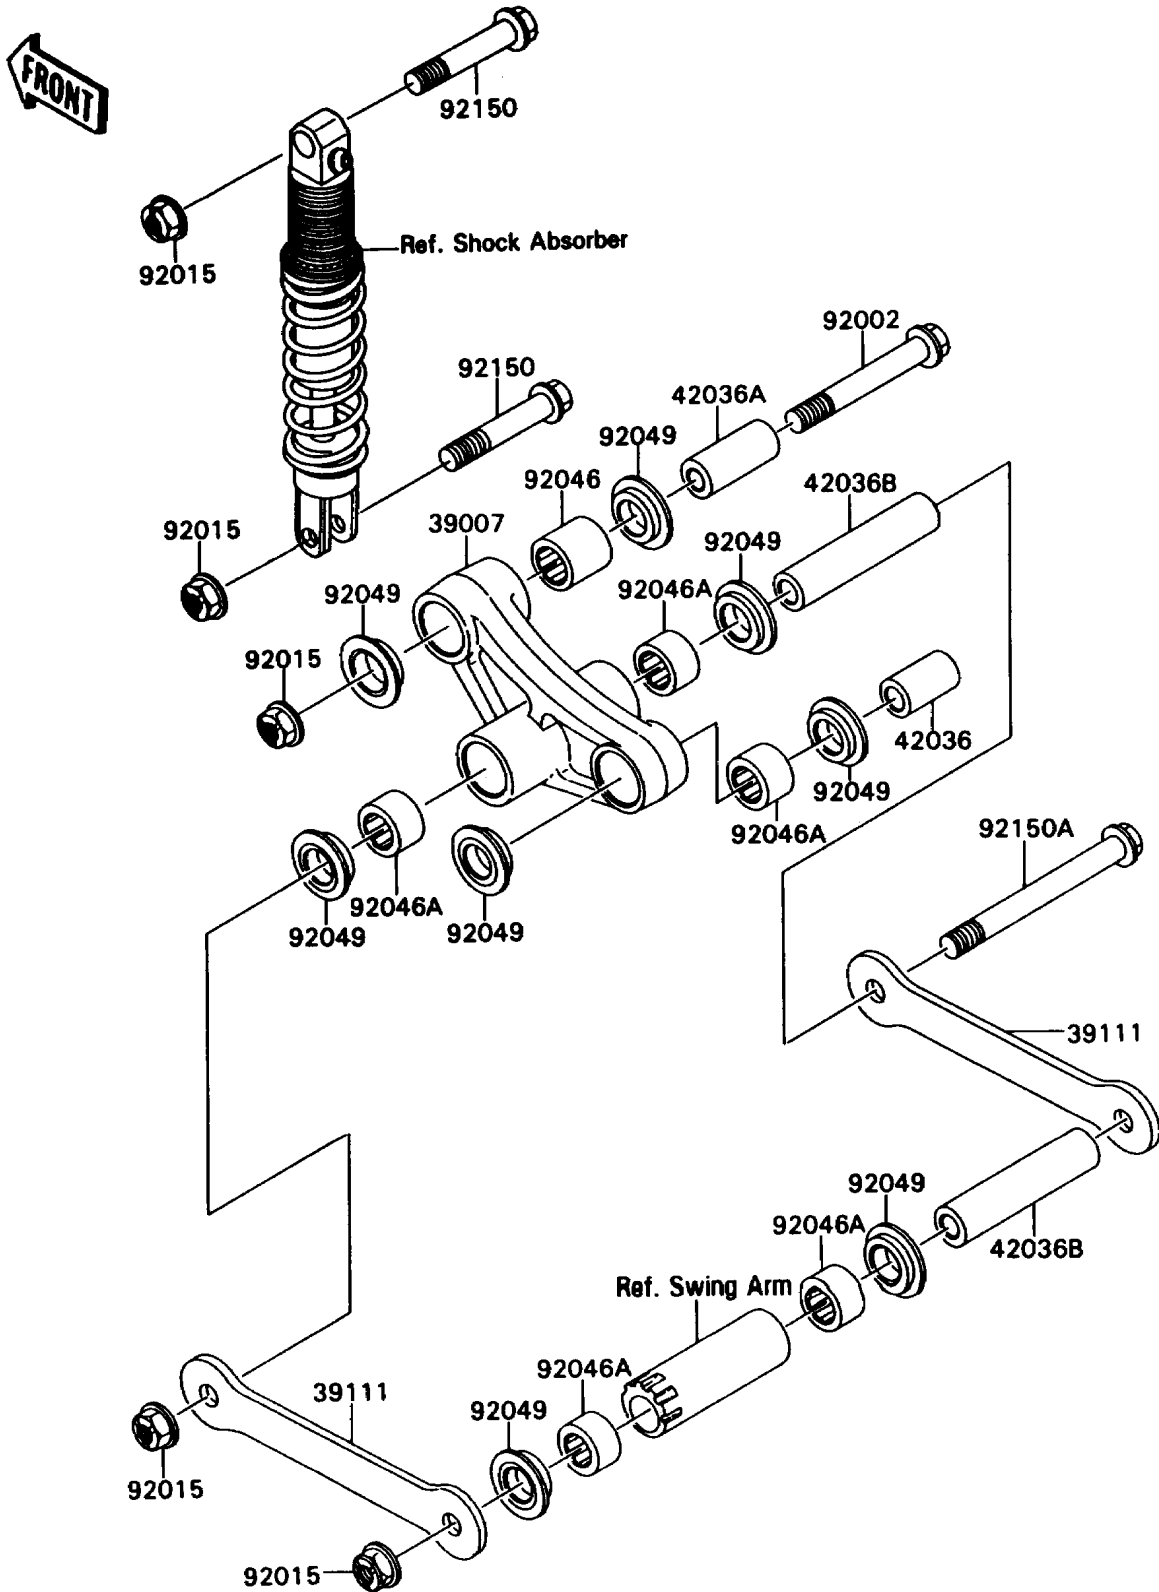

1990 NINJA® ZX™-7 PARTS DIAGRAM

Rear Suspension

F2150

1990 NINJA® ZX™-7 PARTS LIST

Rear Suspension

ITEM NAME	PART NUMBER	QUANTITY
ARM-SUSP,UNI TRAK (Ref # 39007)	39007-1174	1
ROD-TIE (Ref # 39111)	39111-1097	1
SLEEVE,ARM,RR (Ref # 42036)	42036-1077	1
SLEEVE,12.1X20X44 (Ref # 42036A)	42036-1129	1
SLEEVE,12.1X20X88 (Ref # 42036B)	42036-1250	1
BOLT,12X85 (Ref # 92002)	92002-1255	1
NUT,FLANGED,12MM (Ref # 92015)	92015-1433	1
BEARING-NEEDLE,BM202726 (Ref # 92046)	92046-1110	1
BEARING-NEEDLE,BM202715 (Ref # 92046A)	92046-1112	1
SEAL-OIL,ARM,CNT (Ref # 92049)	92049-1109	1
BOLT,FLANGED,12X63 (Ref # 92150)	92150-1258	1
BOLT,FLANGED,12X112 (Ref # 92150A)	92150-1259	1