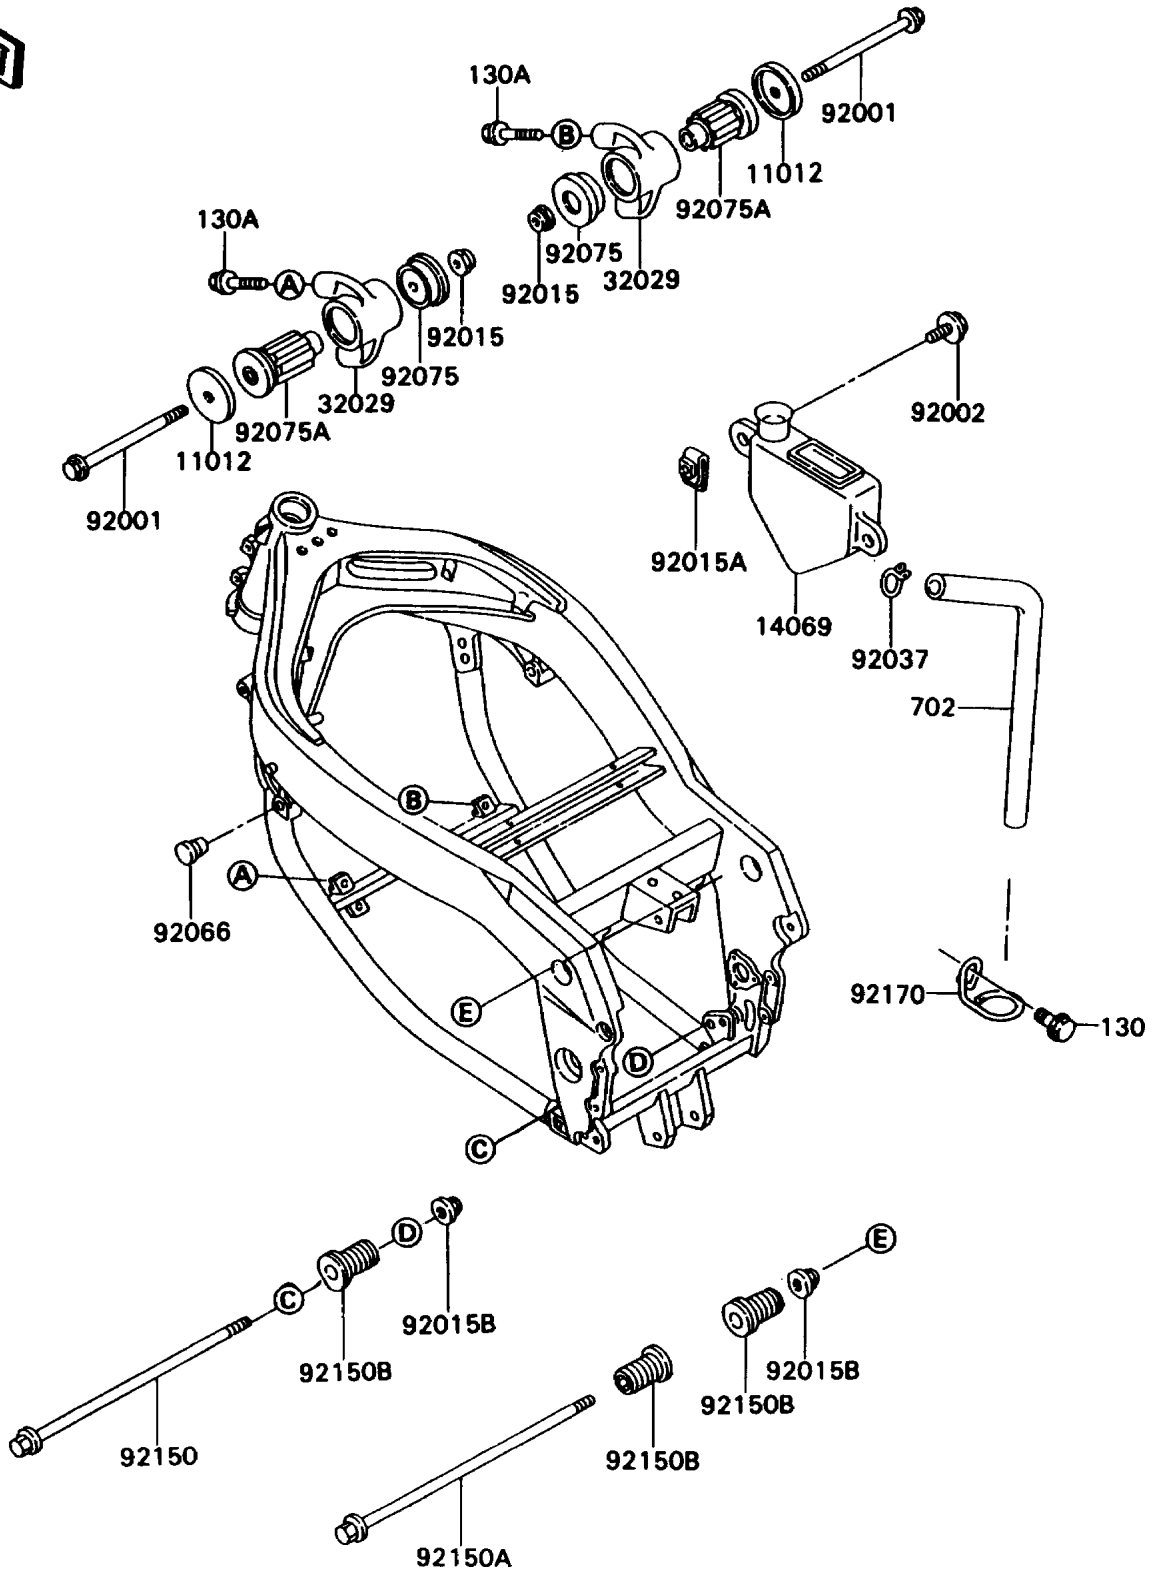

1990 NINJA® ZX™-7 PARTS DIAGRAM

Frame Fittings

F2131

1990 NINJA® ZX™-7 PARTS LIST

Frame Fittings

ITEM NAME	PART NUMBER	QUANTITY
CAP,ENGINE BRACKET (Ref # 11012)	11012-1228	1
BREATHER (Ref # 14069)	14069-1054	1
BRACKET-ENGINE,FR (Ref # 32029)	32029-1698	1
BOLT,FLANGED,10X105,BLACK (Ref # 92001)	92001-1751	1
BOLT,6X16 (Ref # 92002)	92002-1852	1
NUT,LOCK,10MM (Ref # 92015)	92015-1429	1
NUT,6MM (Ref # 92015A)	92015-1602	1
NUT,10MM (Ref # 92015B)	92015-1720	1
CLAMP,TUBE (Ref # 92037)	92037-147	1
PLUG (Ref # 92066)	92066-1220	1
DAMPER,ENGINE MOUNT,SIDE (Ref # 92075)	92075-1274	1
DAMPER,ENGINE MOUNT,MAIN (Ref # 92075A)	92075-1377	1
BOLT,FLANGED,10X220 (Ref # 92150)	92150-1189	1
BOLT,FLANGED,10X235 (Ref # 92150A)	92150-1263	1
BOLT,20X30 (Ref # 92150B)	92150-1264	1
CLAMP,HOSE (Ref # 92170)	92170-1117	1
BOLT-FLANGED (Ref # 130)	130J0610	1
BOLT-FLANGED,8X25,BLACK (Ref # 130A)	130J0825	1
TUBE-RUBBER,7X10X430 (Ref # 702)	702A07430	1